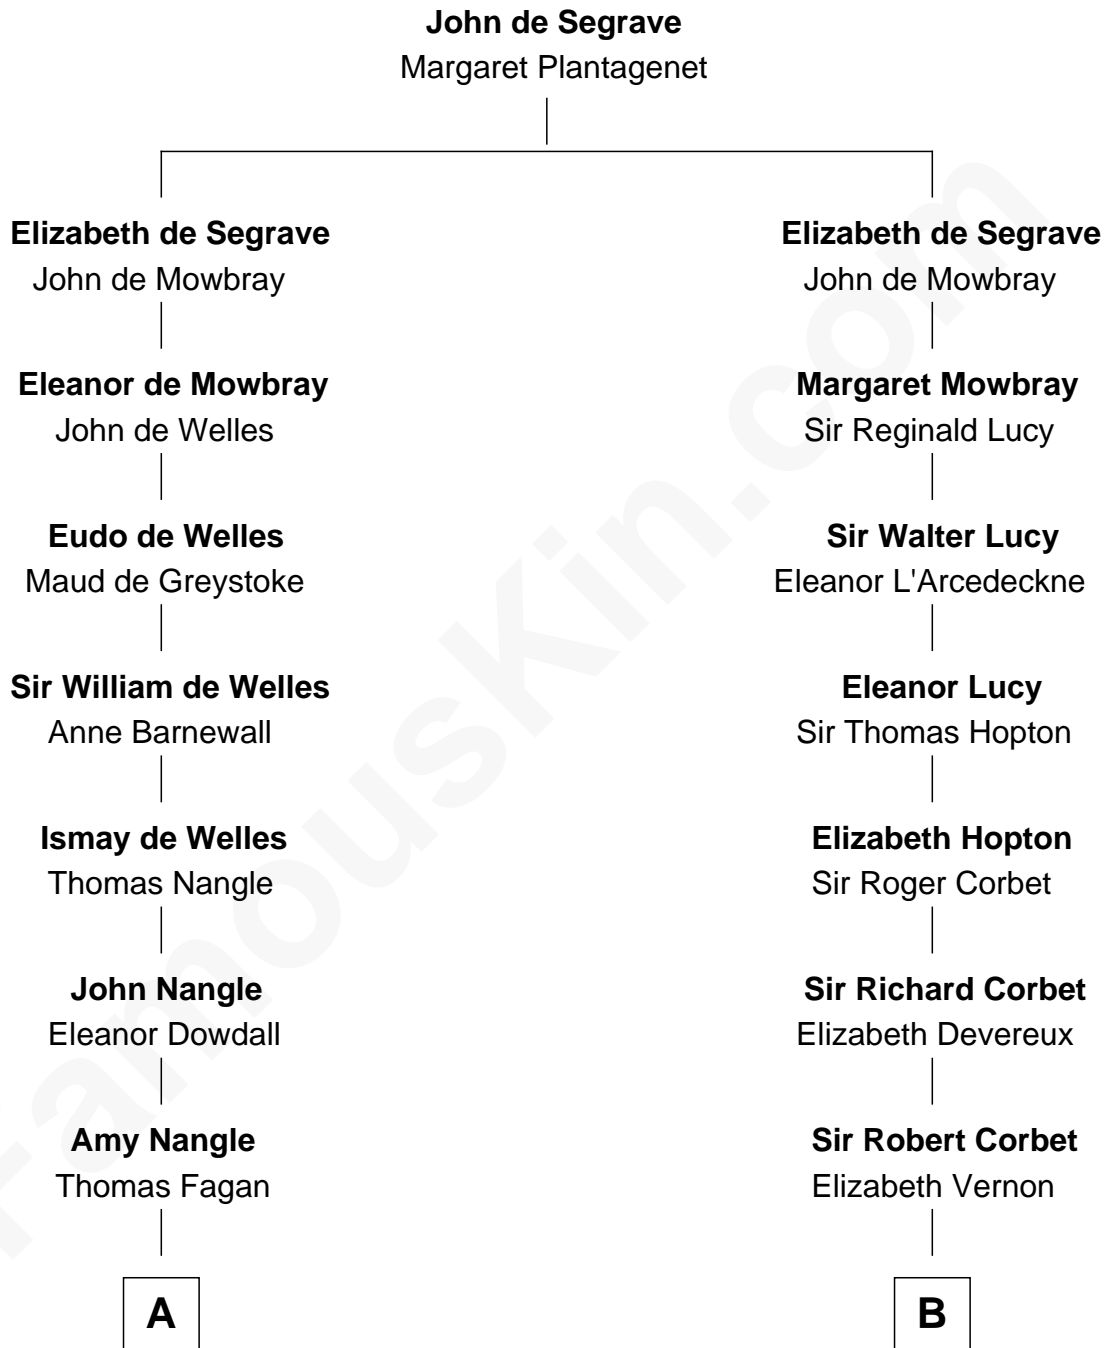

# FamousKin.com Relationship Chart of

**Prince Harry**

*Duke of Sussex*

19th cousin 1 time removed of

**J.P. Morgan, Jr.**

*American Banker and Philanthropist*

**C**

**Elizabeth Bowes-Lyon**

George VI, King of the United Kingdom

**Elizabeth II, Queen of the United Kingdom**

Prince Philip of Edinburgh

**Charles III, King of the United Kingdom**

Princess Diana Frances Spencer

**Prince Harry**

*Duke of Sussex*