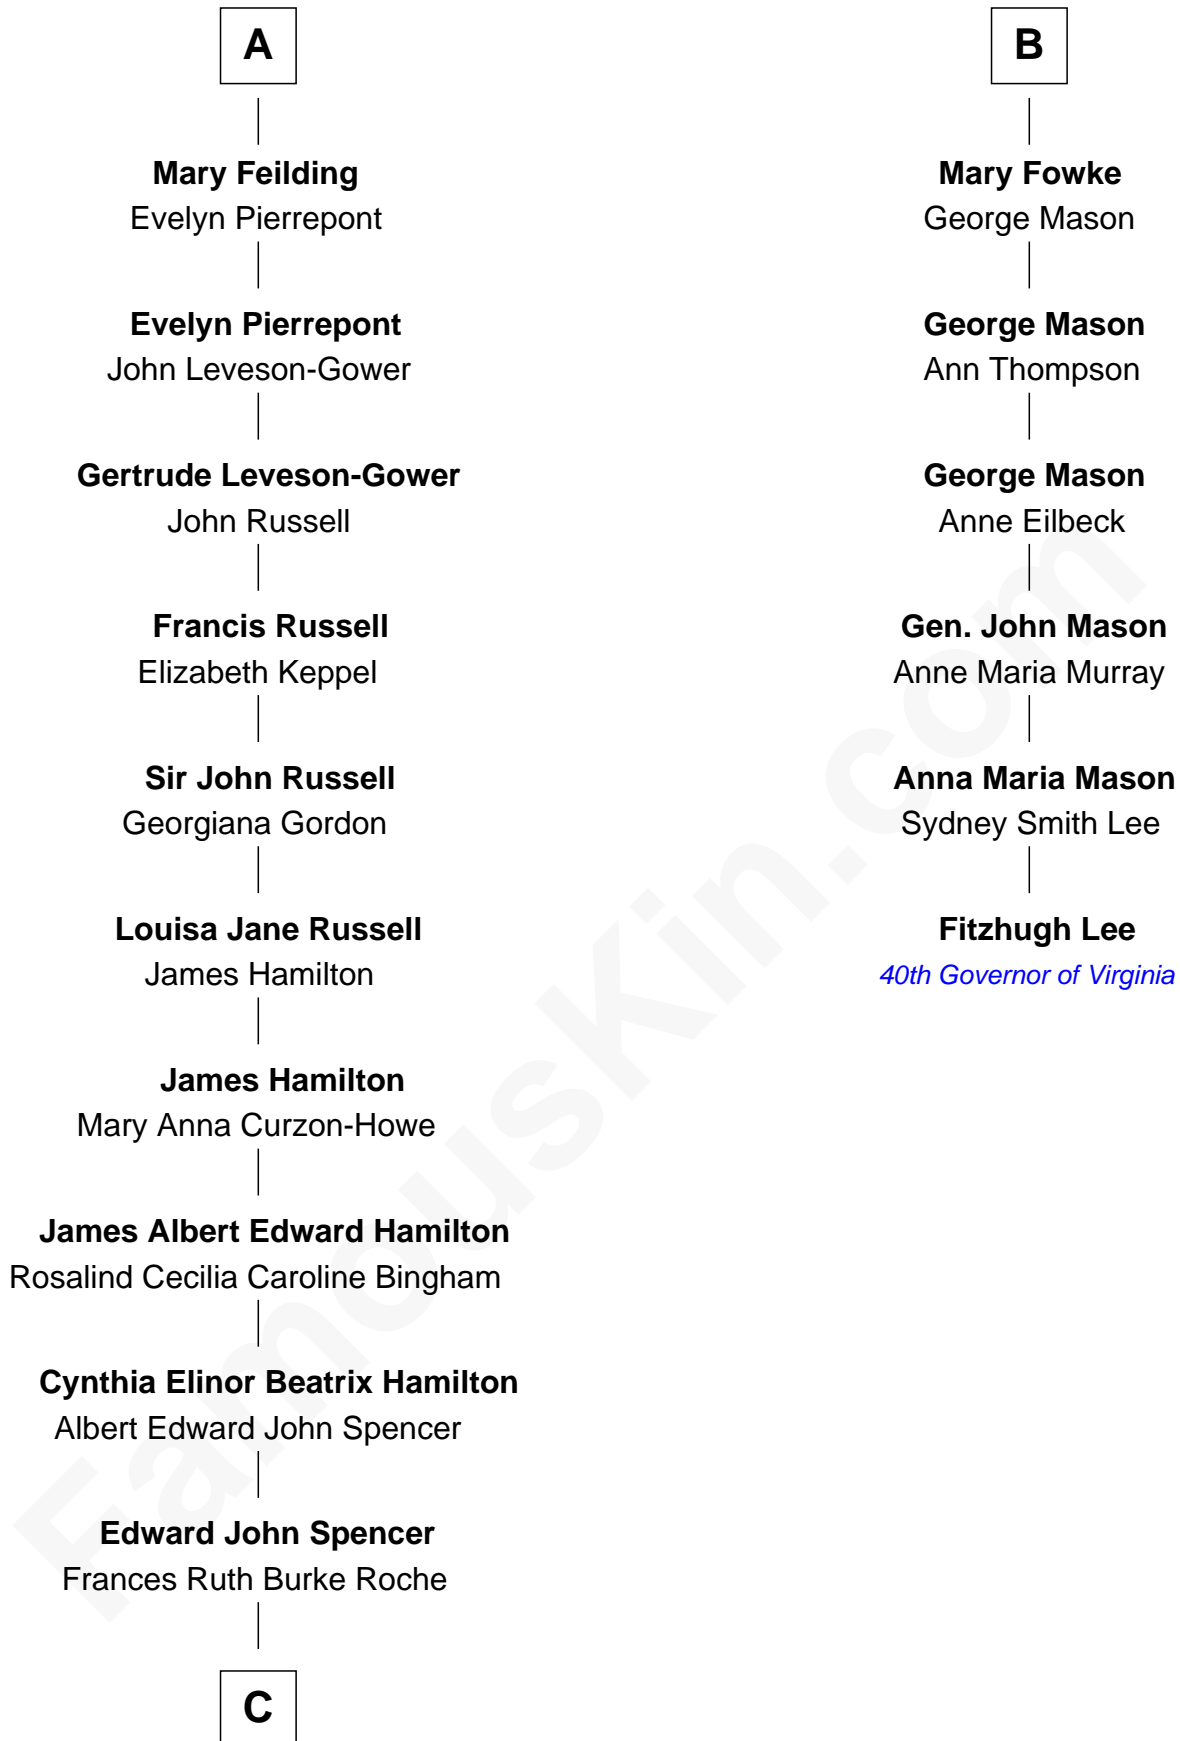

# FamousKin.com Relationship Chart of

**Prince Harry**  
*Duke of Sussex*

12th cousin 6 times removed of

**Fitzhugh Lee**  
*40th Governor of Virginia*

**John Aston**  
Elizabeth Delves

**C**

**Princess Diana Frances Spencer**  
Charles III, King of the United Kingdom

**Prince Harry**  
*Duke of Sussex*

FamousKin.com