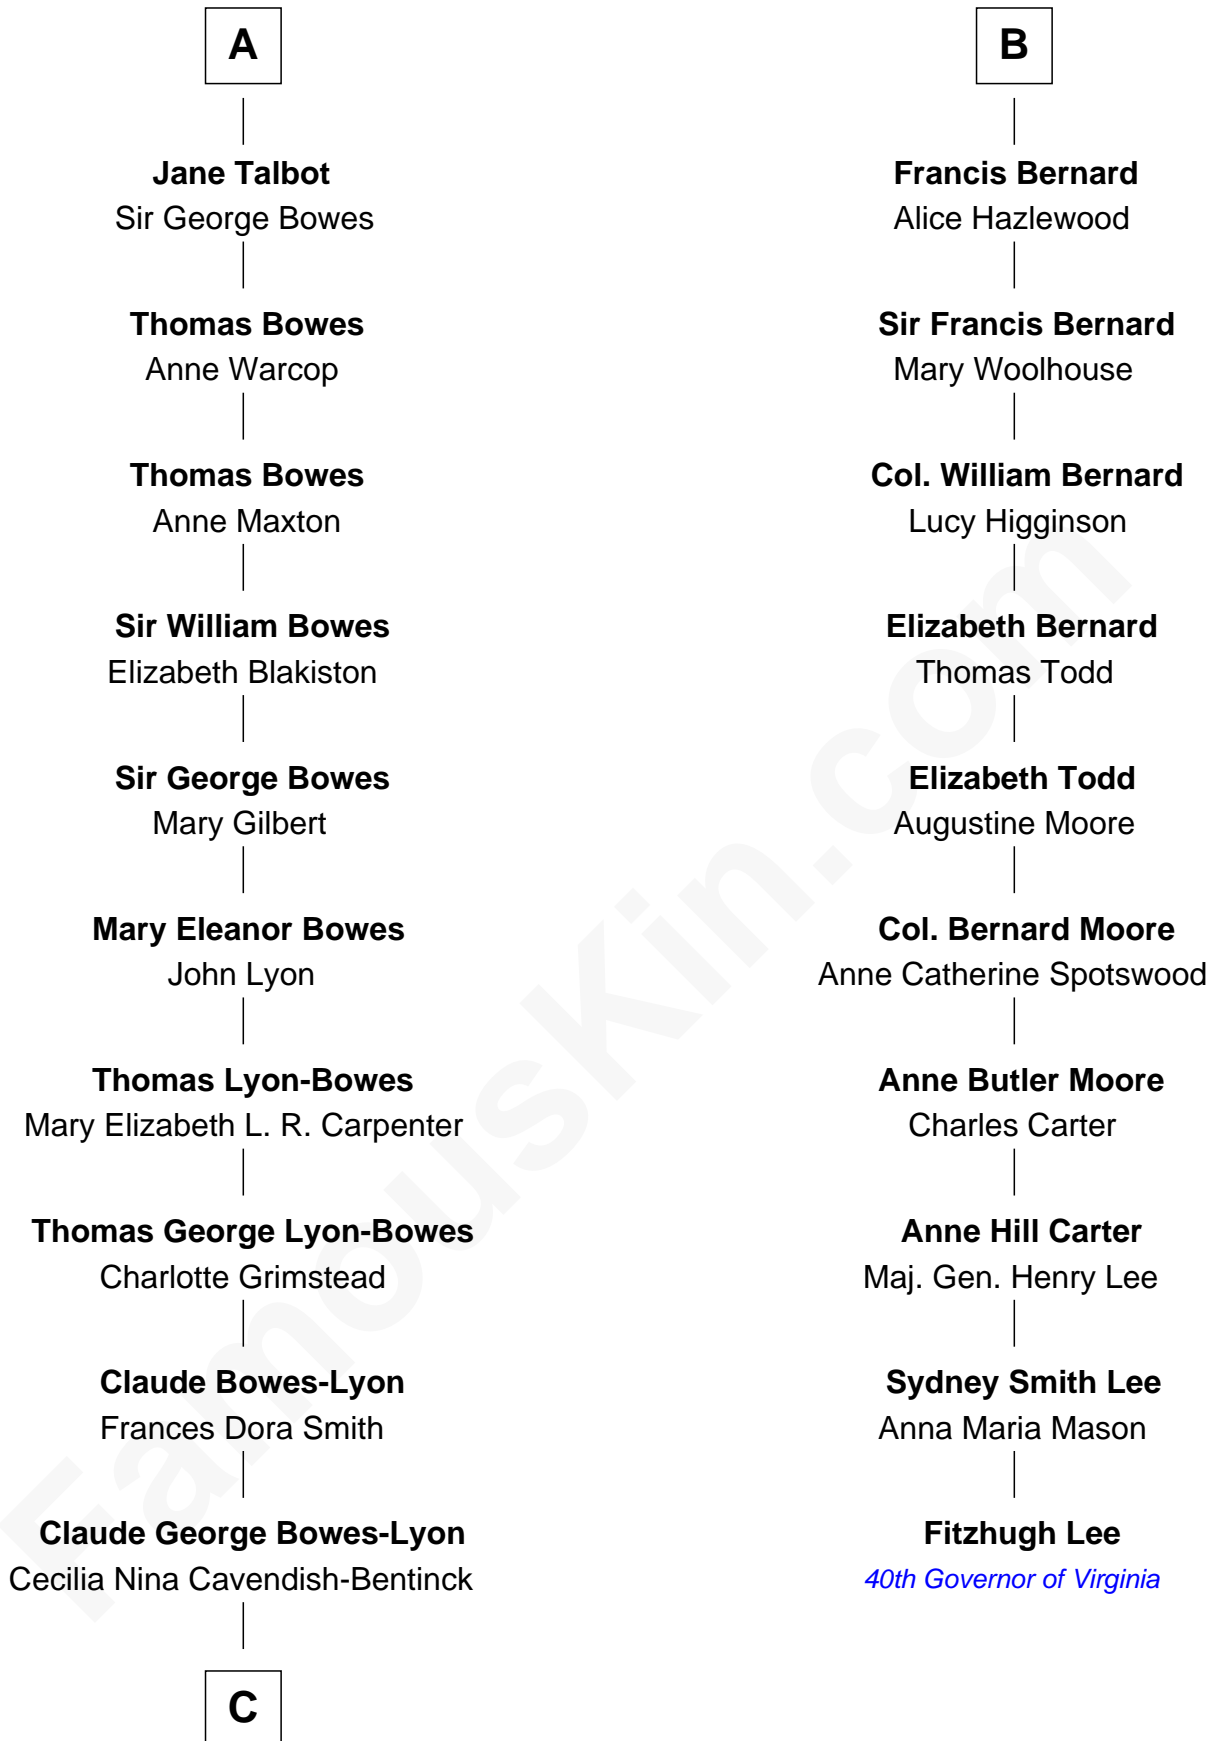

FamousKin.com Relationship Chart of

Prince Harry

Duke of Sussex

16th cousin 4 times removed of

Fitzhugh Lee

40th Governor of Virginia

Sir William de Ros
Margery de Badlesmere

C

Elizabeth Bowes-Lyon

George VI, King of the United Kingdom

Elizabeth II, Queen of the United Kingdom

Prince Philip of Edinburgh

Charles III, King of the United Kingdom

Princess Diana Frances Spencer

Prince Harry