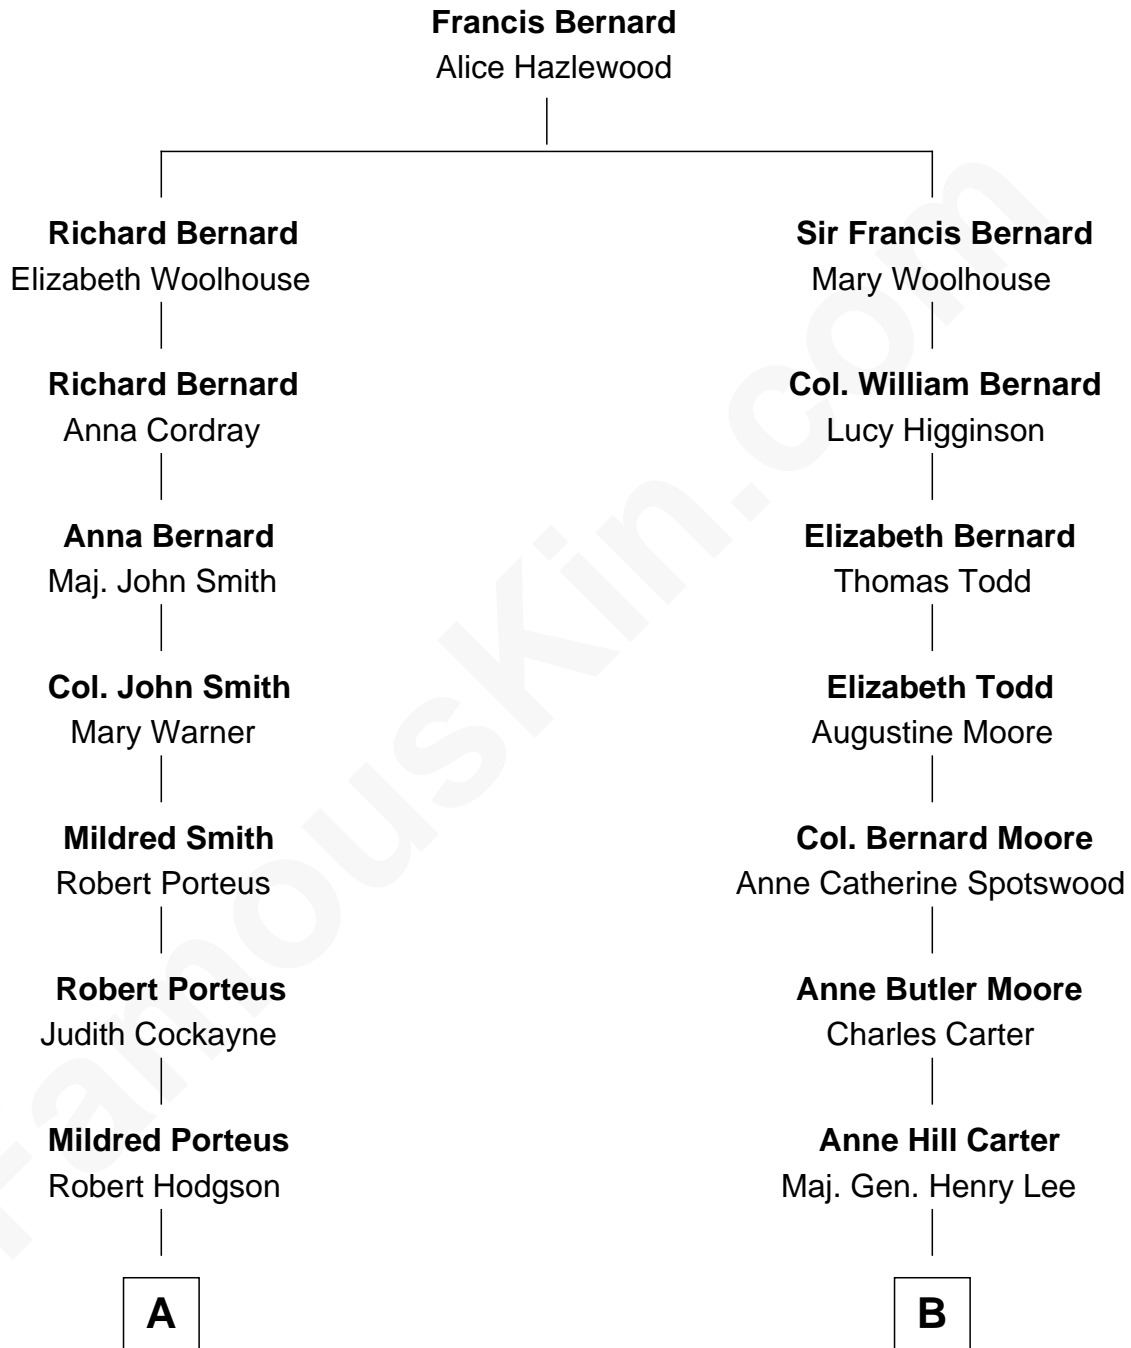

FamousKin.com Relationship Chart of

Prince Harry
Duke of Sussex

8th cousin 6 times removed of

Fitzhugh Lee
40th Governor of Virginia

A

Very Rev. Robert Hodgson

Mary Tucker

Henrietta Mildred Hodgson

Oswald Smith

Frances Dora Smith

Claude Bowes-Lyon

Claude George Bowes-Lyon

Cecilia Nina Cavendish-Bentinck

Elizabeth Bowes-Lyon

George VI, King of the United Kingdom

Elizabeth II, Queen of the United Kingdom