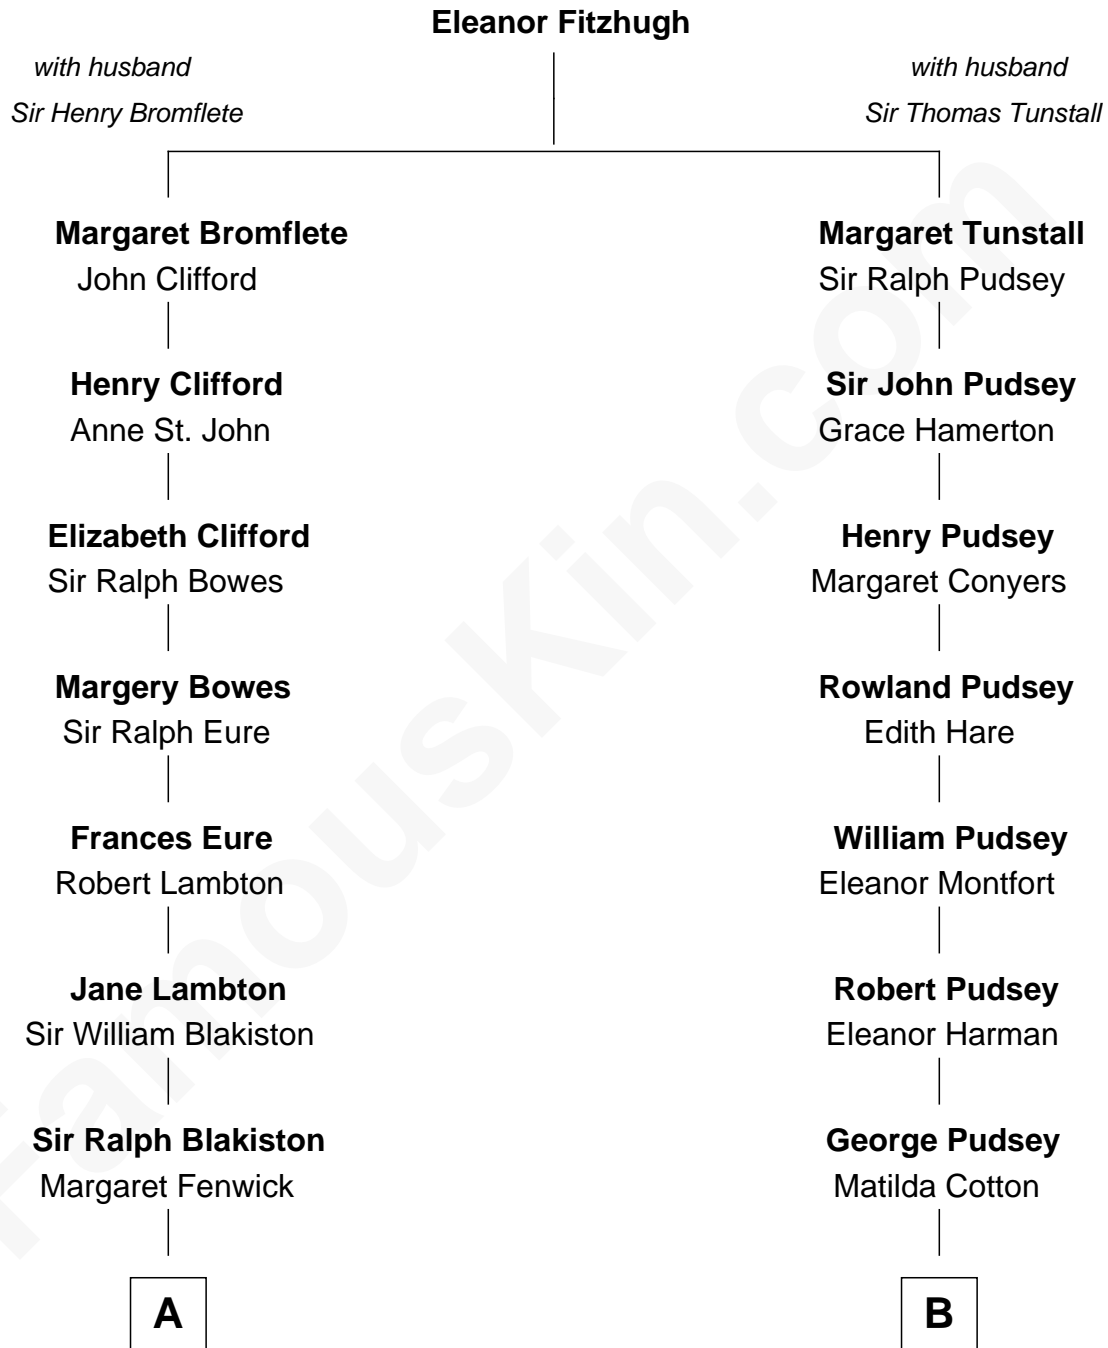

FamousKin.com Relationship Chart of

Prince Harry
Duke of Sussex

15th cousin 3 times removed of

Fitzhugh Lee
40th Governor of Virginia

C

Charles III, King of the United Kingdom

Princess Diana Frances Spencer