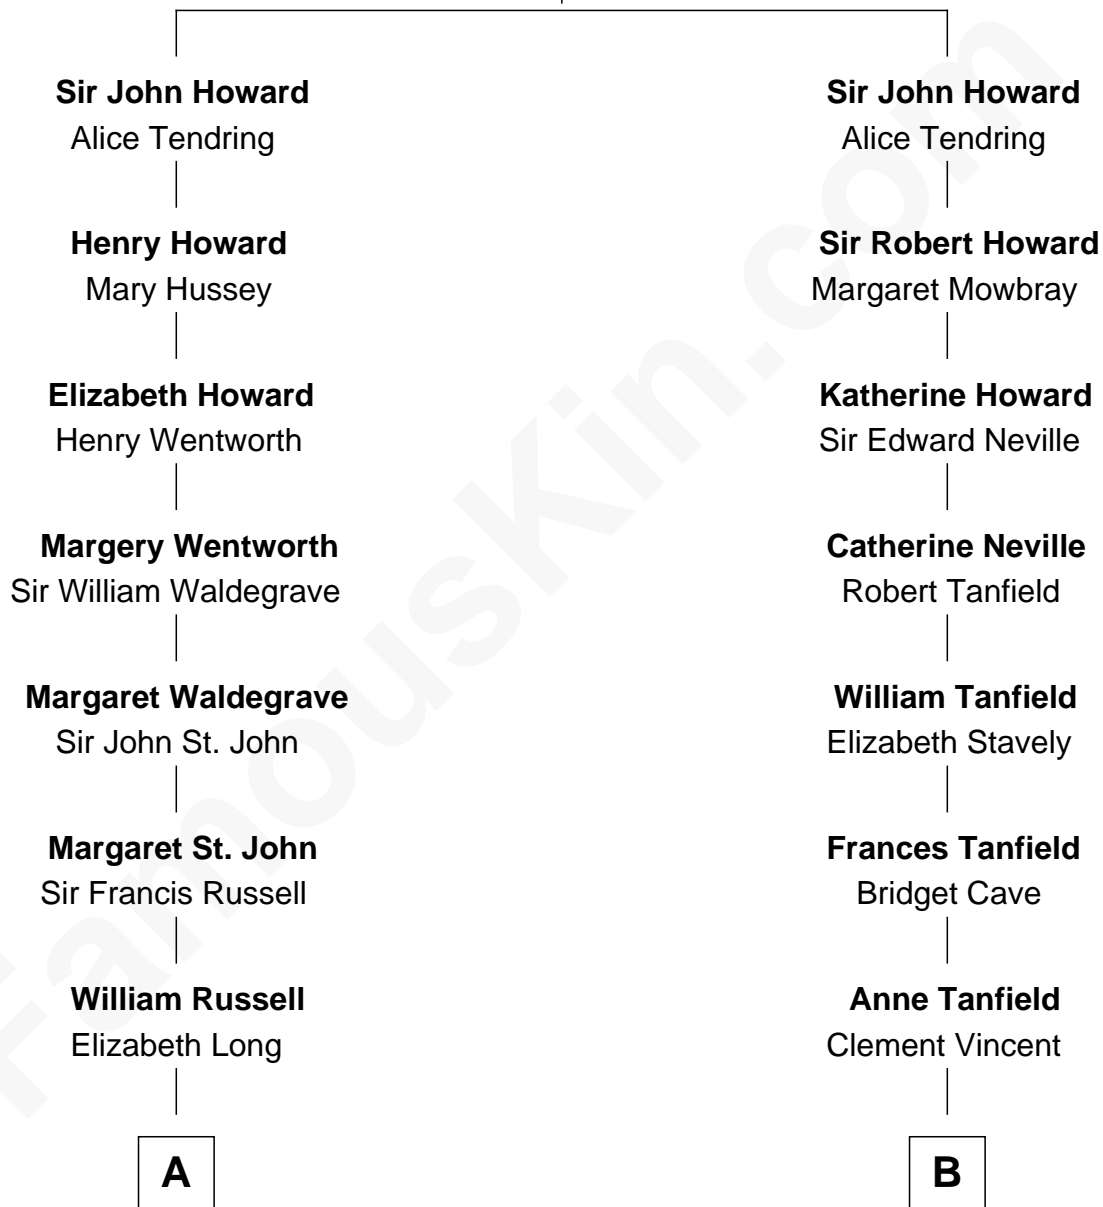

# FamousKin.com Relationship Chart of

**Prince Harry**  
*Duke of Sussex*

16th cousin 3 times removed of

**Fitzhugh Lee**  
*40th Governor of Virginia*

**Sir Robert Howard**  
Margaret de Scales

**A**

**Francis Russell**  
Catherine Brydges

**Anne Russell**  
George Digby

**Ann Digby**  
Sir Robert Spencer

**Sir Charles Spencer**  
Anne Churchill

**John Spencer**  
Georgiana Carolina Carteret

**John Spencer**  
Margaret Georgiana Poyntz

**George John Spencer**  
Lavina Bingham

**Frederick Spencer**  
Adelaide Horatia Elizabeth Seymour

**Charles Robert Spencer**  
Margaret Baring

**Albert Edward John Spencer**  
Cynthia Elinor Beatrix Hamilton

**C**

**B**

**Elizabeth Vincent**  
Richard Lane