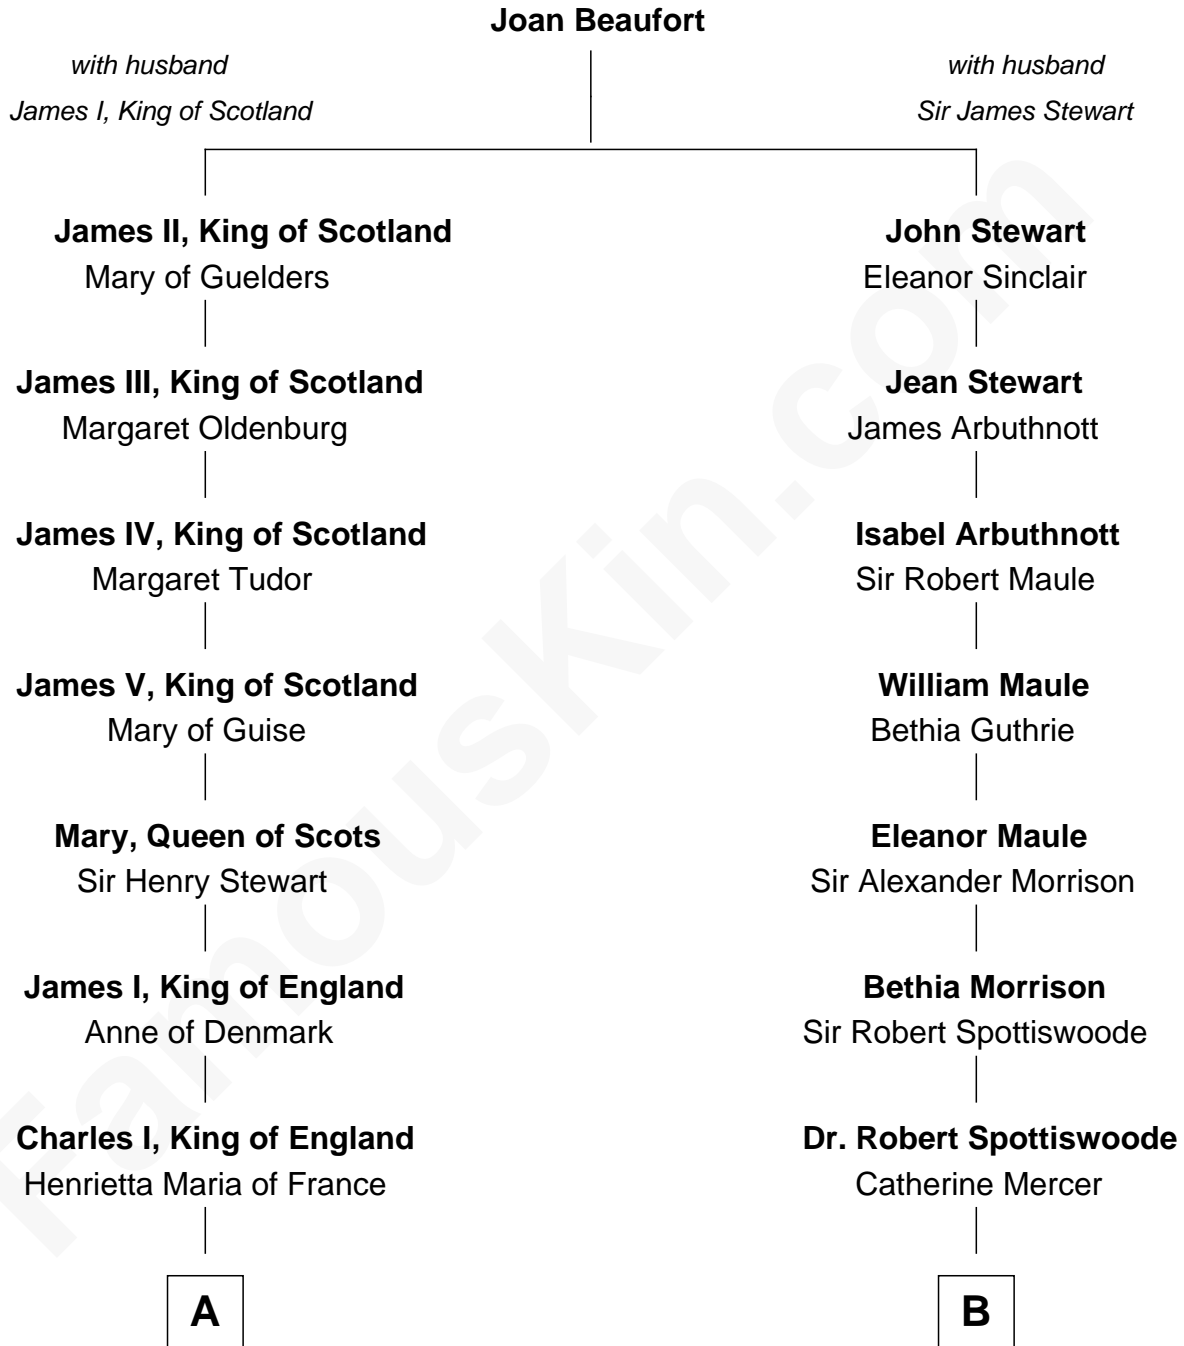

FamousKin.com Relationship Chart of

Prince Harry

Duke of Sussex

12th cousin 6 times removed of

Fitzhugh Lee

40th Governor of Virginia

C

Princess Diana Frances Spencer
Charles III, King of the United Kingdom

Prince Harry
Duke of Sussex

FamousKin.com