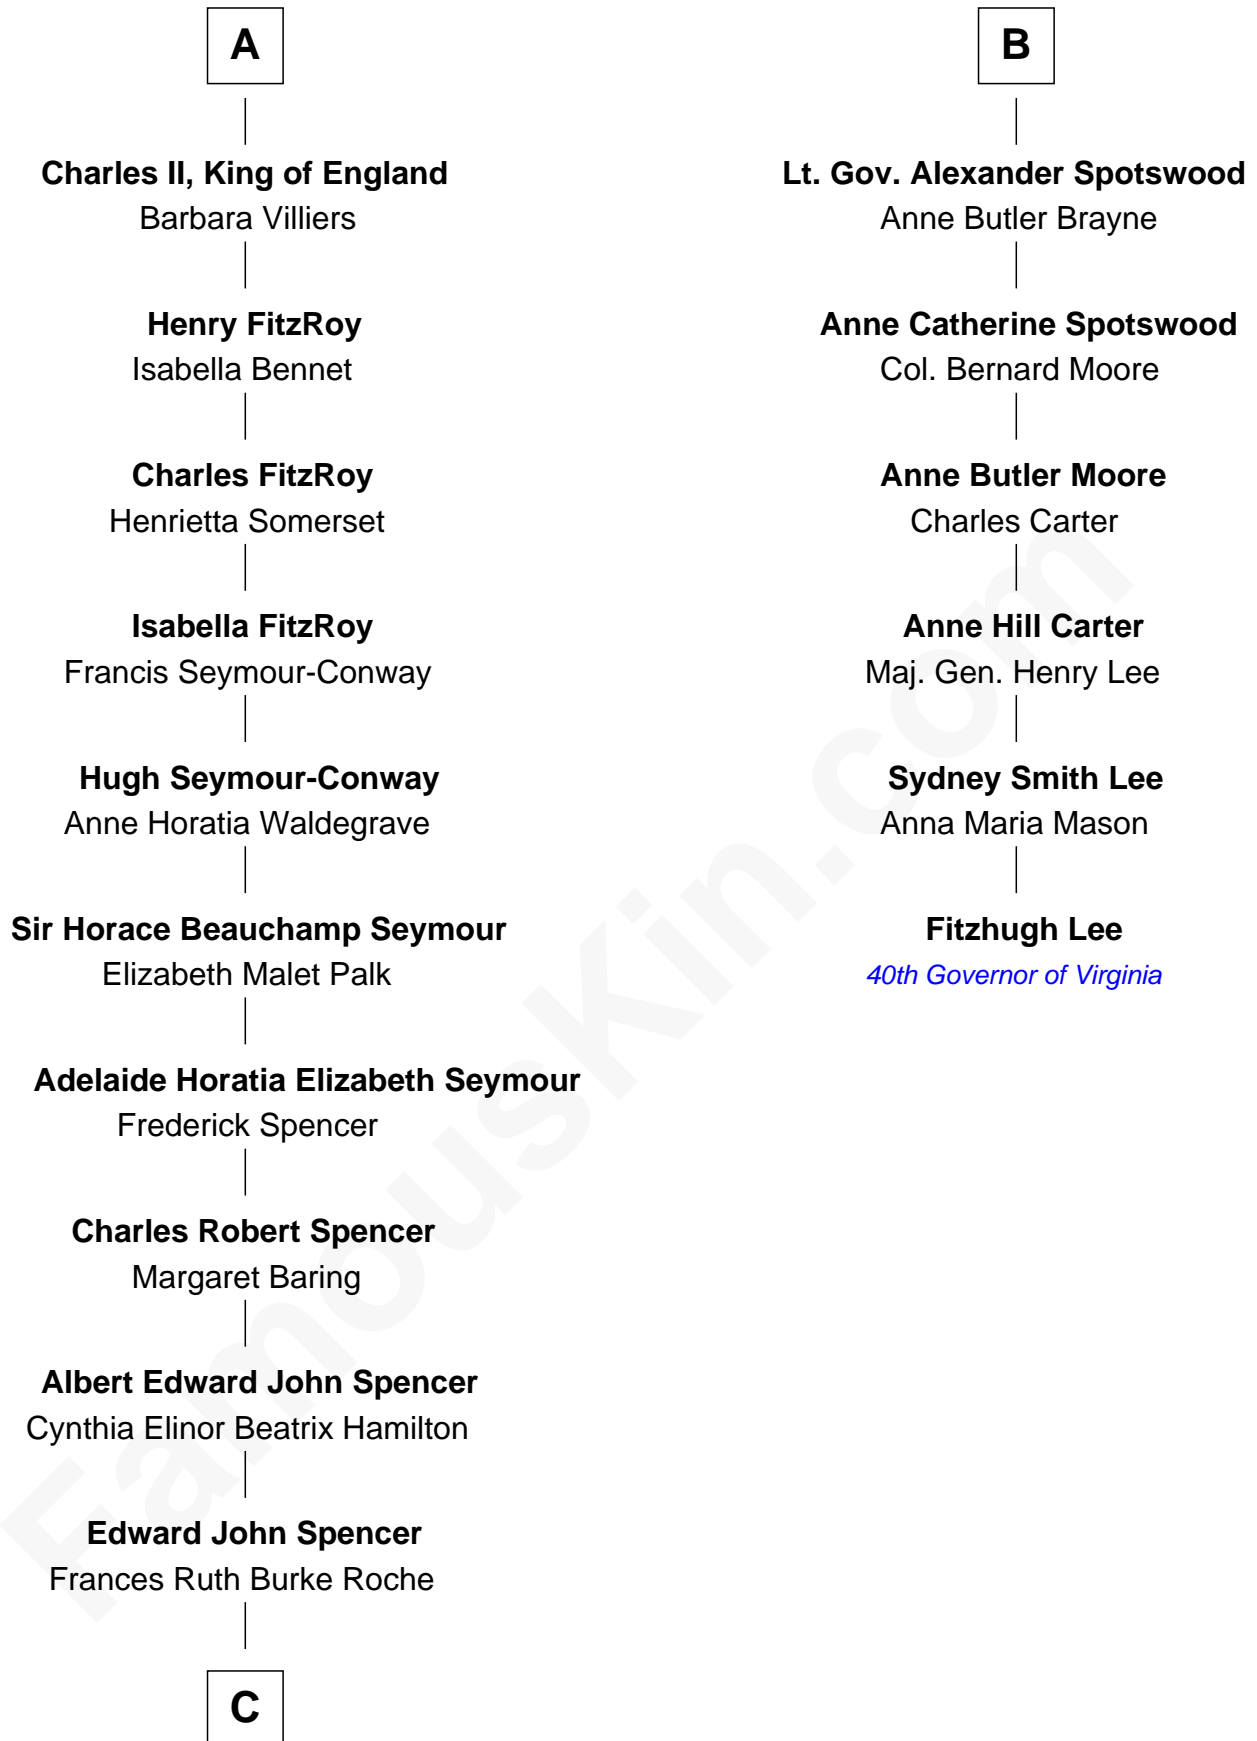

FamousKin.com Relationship Chart of

Prince Harry

Duke of Sussex

12th cousin 6 times removed of

Fitzhugh Lee

40th Governor of Virginia

C

Princess Diana Frances Spencer
Charles III, King of the United Kingdom