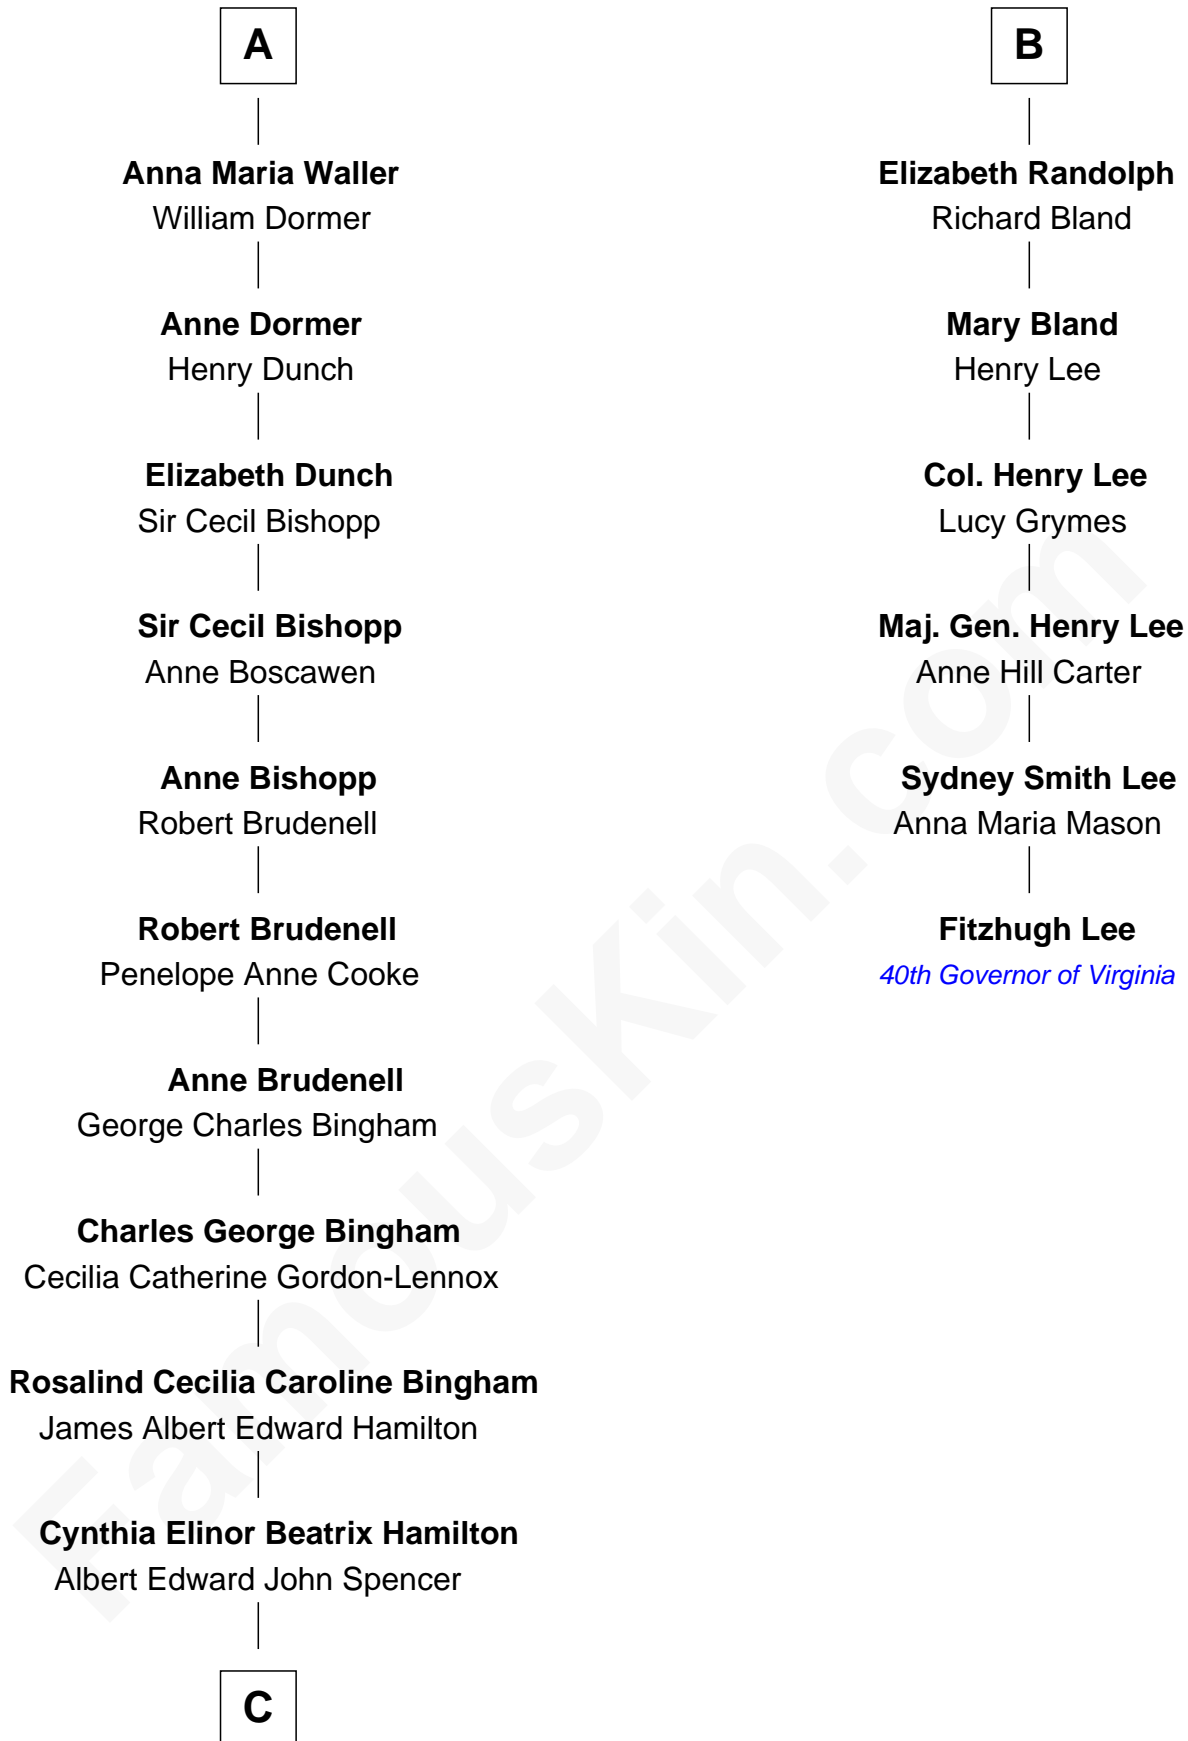

FamousKin.com Relationship Chart of

Prince Harry
Duke of Sussex

12th cousin 7 times removed of

Fitzhugh Lee
40th Governor of Virginia

Richard Vere
Isabel Green

Constance Vere
John Boteler

Elizabeth Boteler
Thomas Lovett

Thomas Lovett
Anne Danvers

Elizabeth Lovett
Anthony Cave

Anne Cave
Griffith Hampden

Anne Hampden
Robert Waller

Edmund Waller
Anne Banks

A

Elena Vere
Thomas Isham

Euseby Isham
Anne Pulton

Gregory Isham
Elizabeth Dale

Sir Euseby Isham
Anne Borlase

William Isham
Mary Brett

Henry Isham
Katherine Banks

Mary Isham
Col. William Randolph

B

C

Edward John Spencer
Frances Ruth Burke Roche