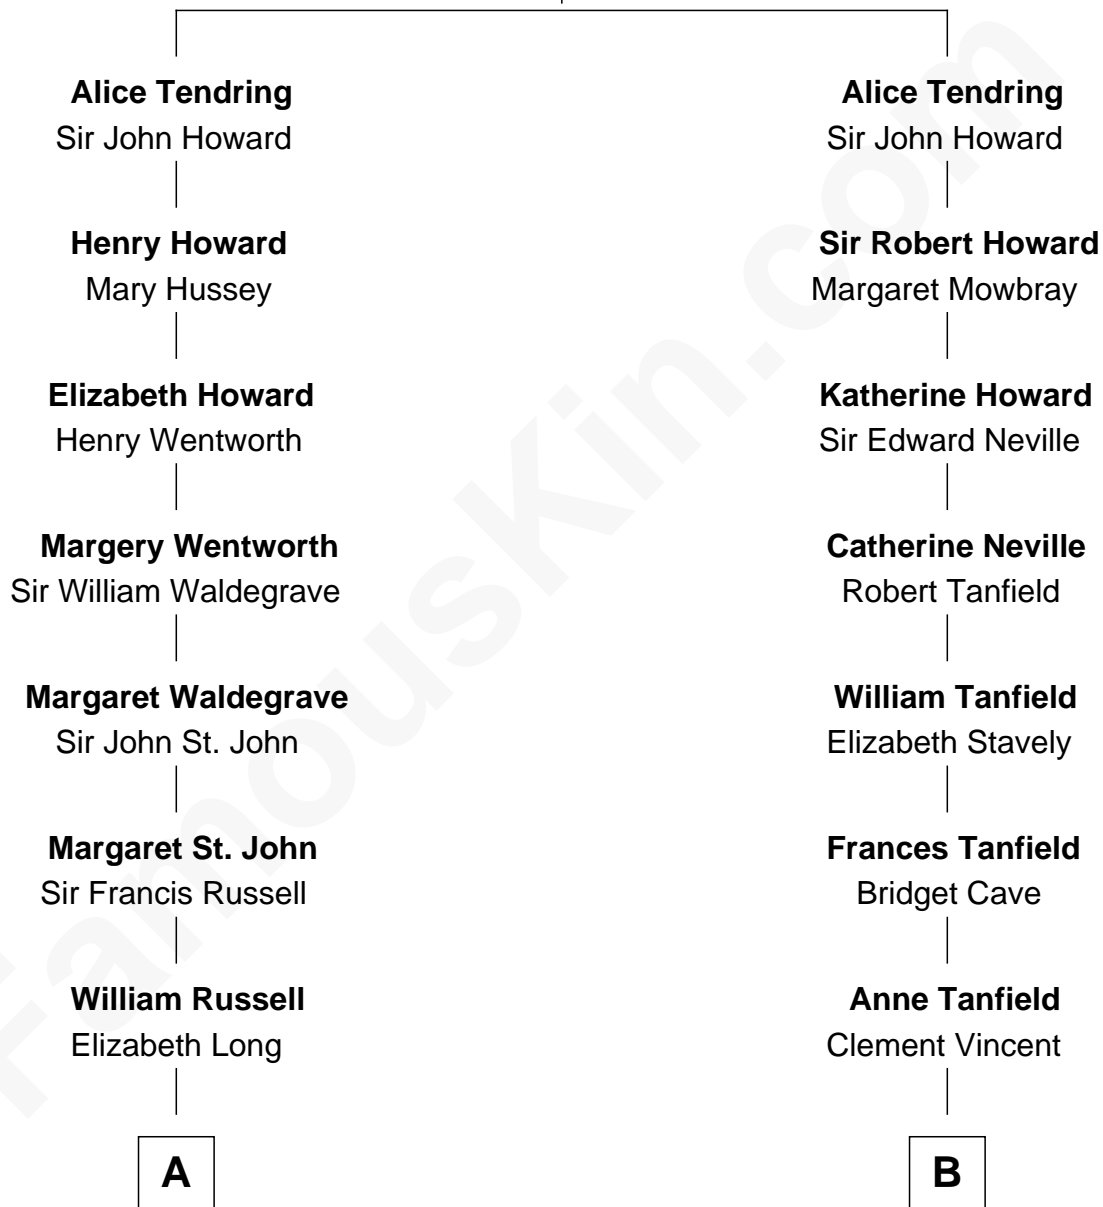

FamousKin.com Relationship Chart of

Prince Harry
Duke of Sussex

16th cousin 3 times removed of

Fitzhugh Lee
40th Governor of Virginia

Sir William Tendring
Katherine Mylde

A

Francis Russell
Catherine Brydges

Anne Russell
George Digby

Ann Digby
Sir Robert Spencer

Sir Charles Spencer
Anne Churchill

John Spencer
Georgiana Carolina Carteret

John Spencer
Margaret Georgiana Poyntz

George John Spencer
Lavina Bingham

Frederick Spencer
Adelaide Horatia Elizabeth Seymour

Charles Robert Spencer
Margaret Baring

Albert Edward John Spencer
Cynthia Elinor Beatrix Hamilton

C

B

Elizabeth Vincent
Richard Lane

Dorothy Lane
William Randolph

Richard Randolph
Elizabeth Ryland

Col. William Randolph
Mary Isham