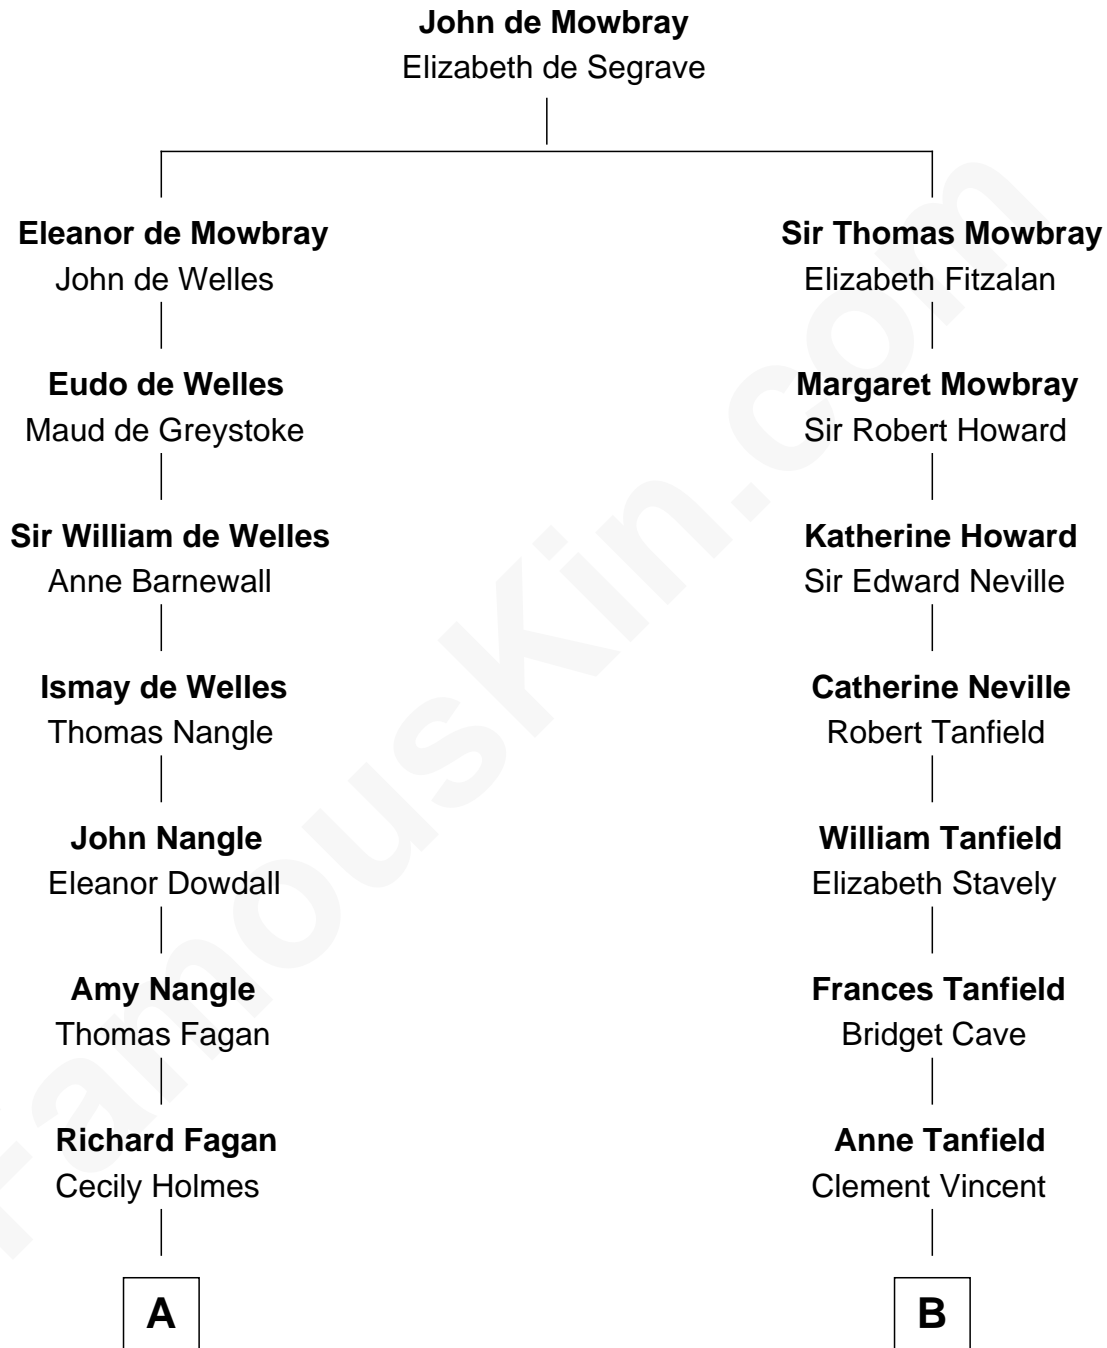

FamousKin.com Relationship Chart of

Prince Harry
Duke of Sussex

16th cousin 3 times removed of

Fitzhugh Lee
40th Governor of Virginia

C

Elizabeth II, Queen of the United Kingdom

Prince Philip of Edinburgh

Charles III, King of the United Kingdom

Princess Diana Frances Spencer

Prince Harry

Duke of Sussex

FamousKin.com