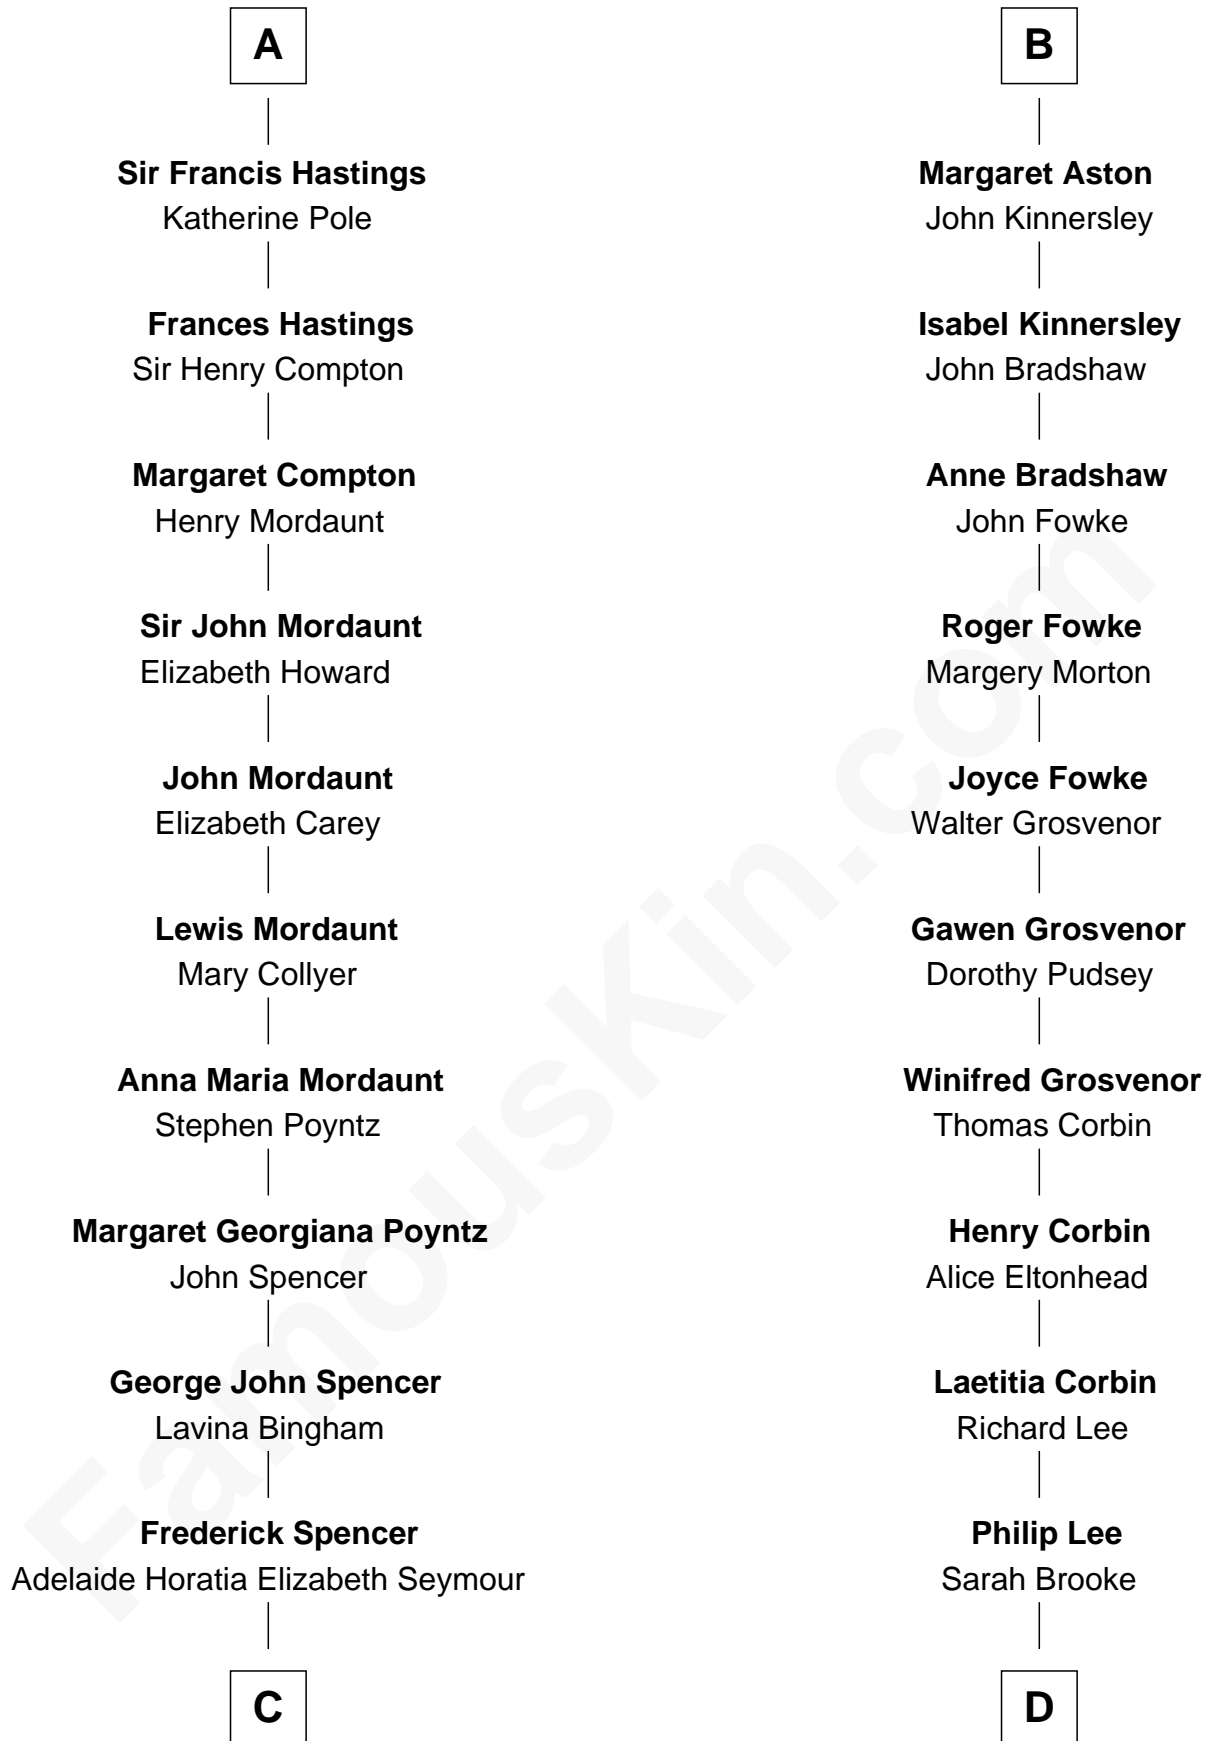

# FamousKin.com Relationship Chart of

**Prince Harry**  
*Duke of Sussex*

18th cousin 3 times removed of

**Thomas Sim Lee**  
*2nd and 7th Governor of Maryland*

**C**

**Charles Robert Spencer**

Margaret Baring

**Albert Edward John Spencer**

Cynthia Elinor Beatrix Hamilton

**Edward John Spencer**

Frances Ruth Burke Roche

**Princess Diana Frances Spencer**

Charles III, King of the United Kingdom

**Prince Harry**

*Duke of Sussex*