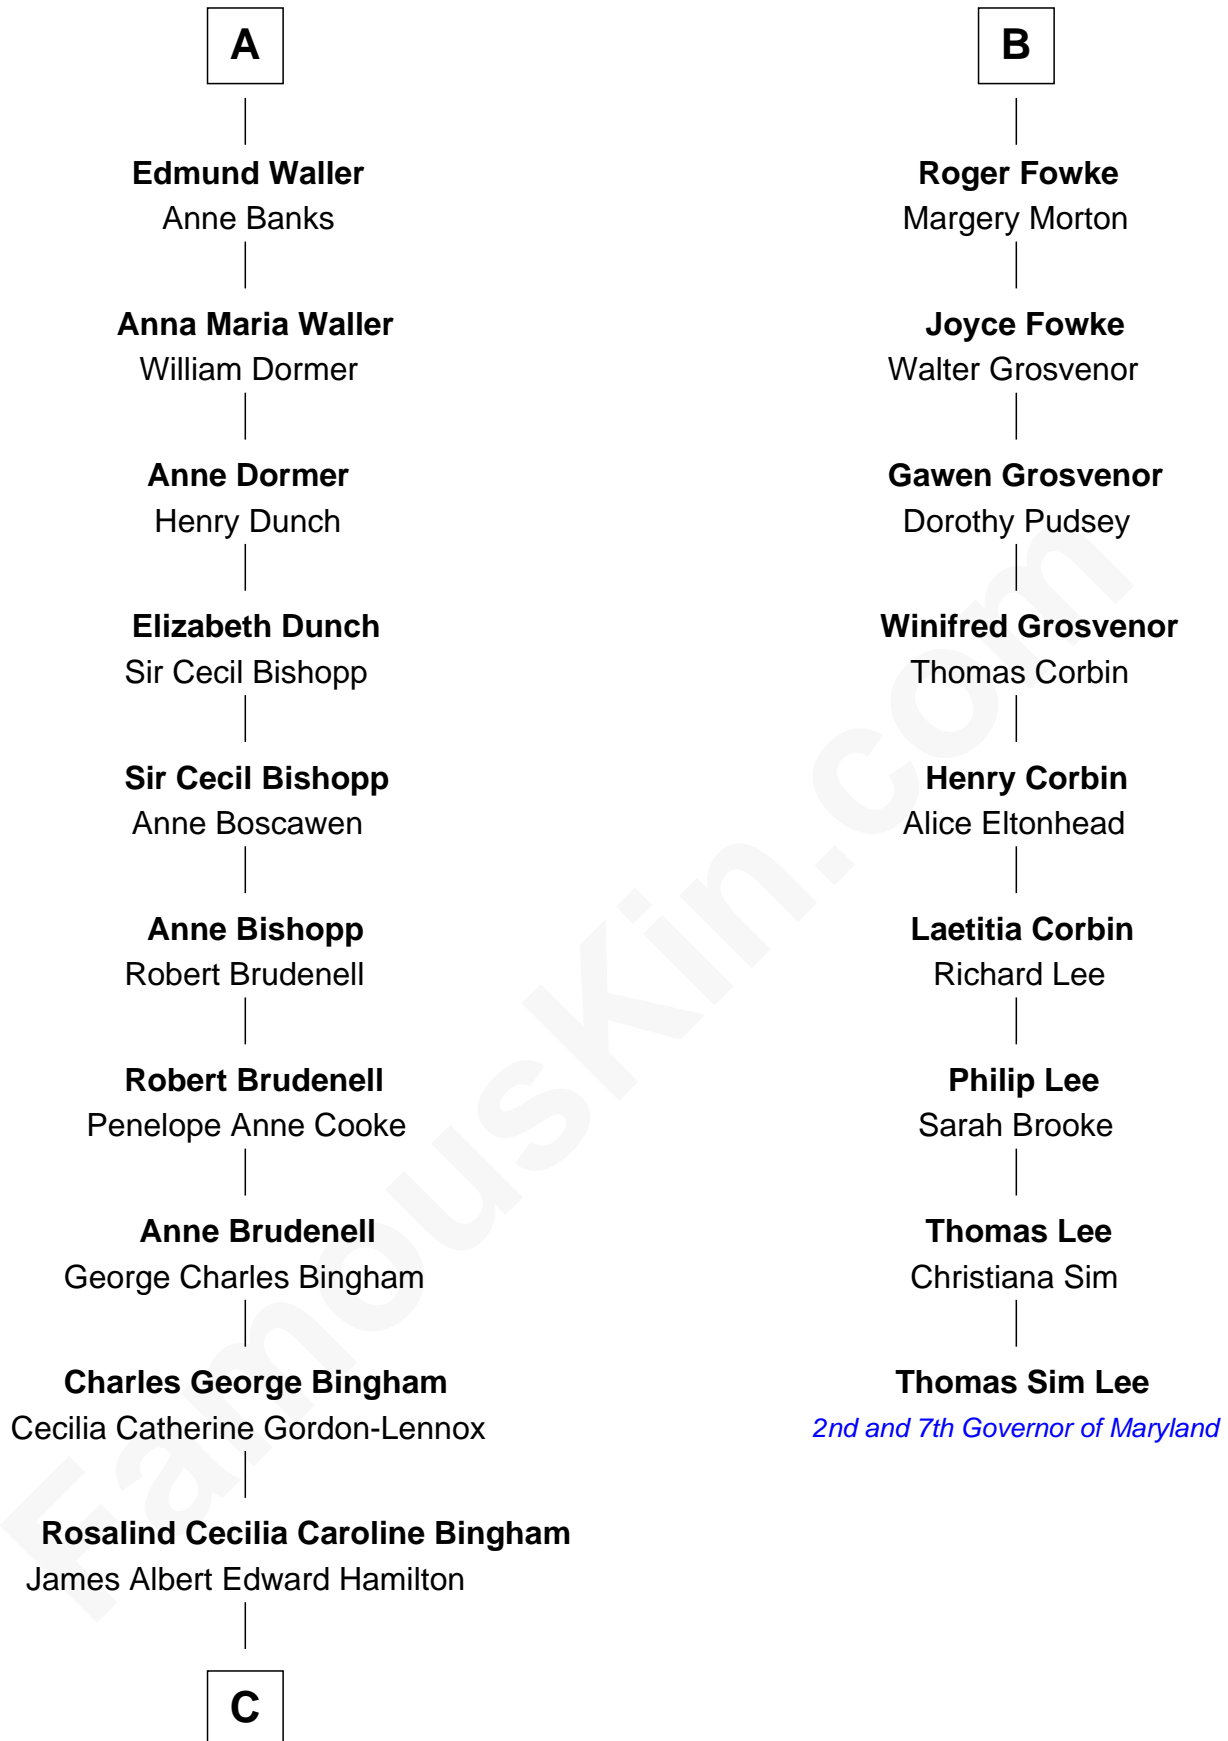

**FamousKin.com**  
**Relationship Chart of**  
**Prince Harry**  
*Duke of Sussex*

**15th cousin 5 times removed of**  
**Thomas Sim Lee**  
*2nd and 7th Governor of Maryland*

**Sir Baldwin Freville**  
 Joyce de Botetourte

**C**

**Cynthia Elinor Beatrix Hamilton**

Albert Edward John Spencer

**Edward John Spencer**

Frances Ruth Burke Roche

**Princess Diana Frances Spencer**

Charles III, King of the United Kingdom

**Prince Harry**