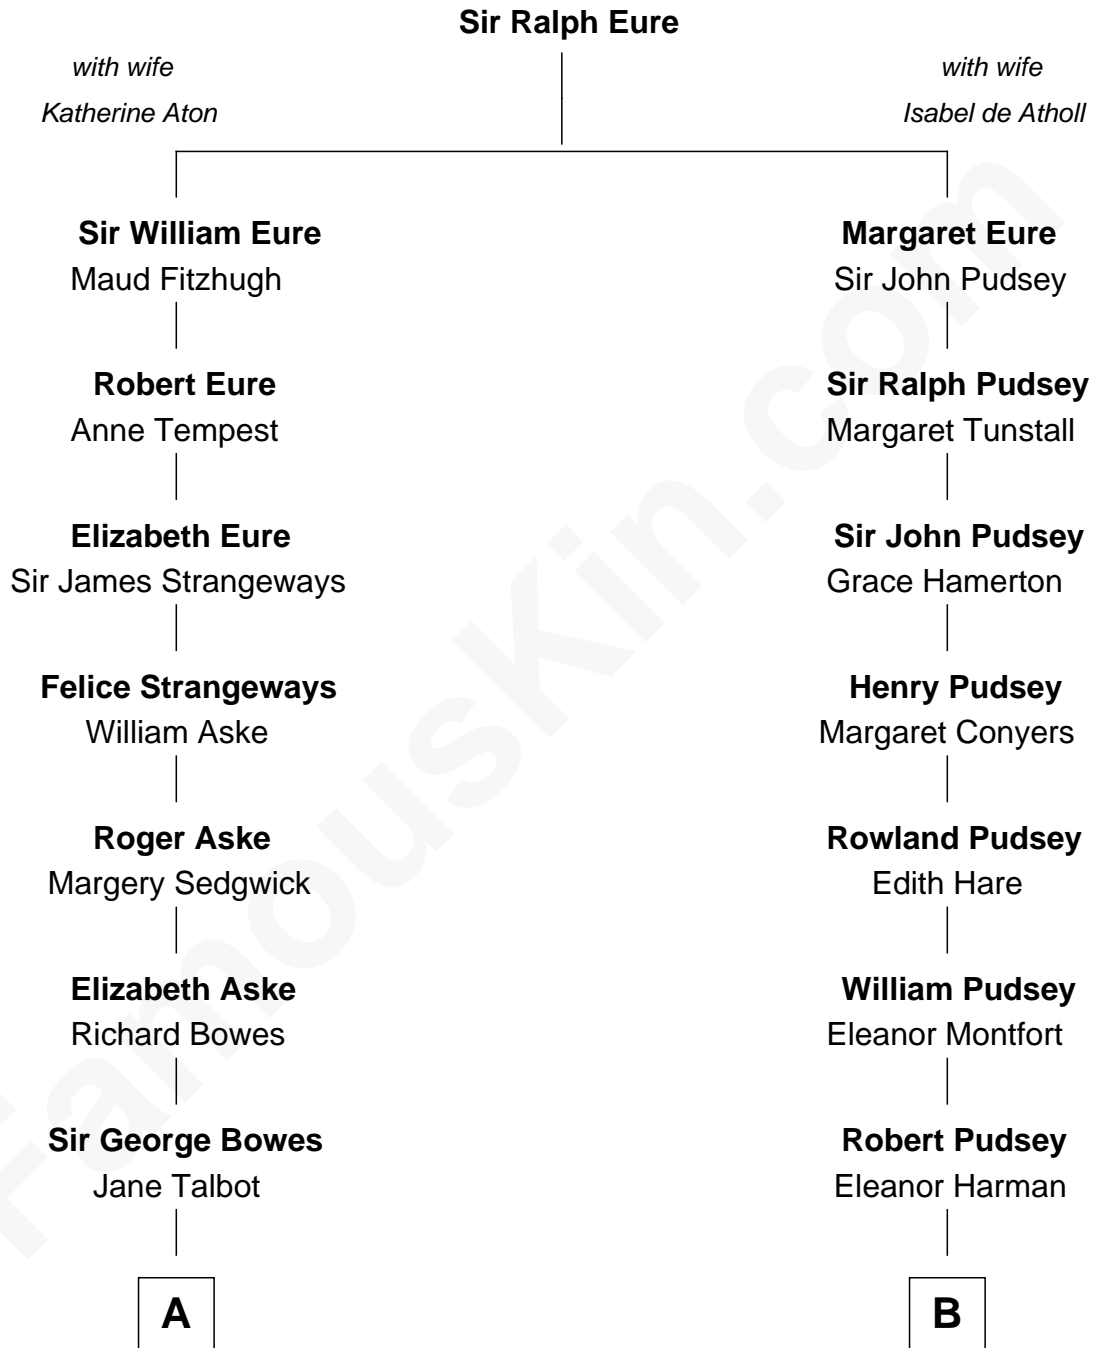

**FamousKin.com**  
**Relationship Chart of**  
**Prince Harry**  
*Duke of Sussex*

**14th cousin 5 times removed of**  
**Thomas Sim Lee**  
*2nd and 7th Governor of Maryland*

**A**

**Thomas Bowes**

Anne Warcop

**Thomas Bowes**

Anne Maxton

**Sir William Bowes**

Elizabeth Blakiston

**Sir George Bowes**

Mary Gilbert

**Mary Eleanor Bowes**

John Lyon