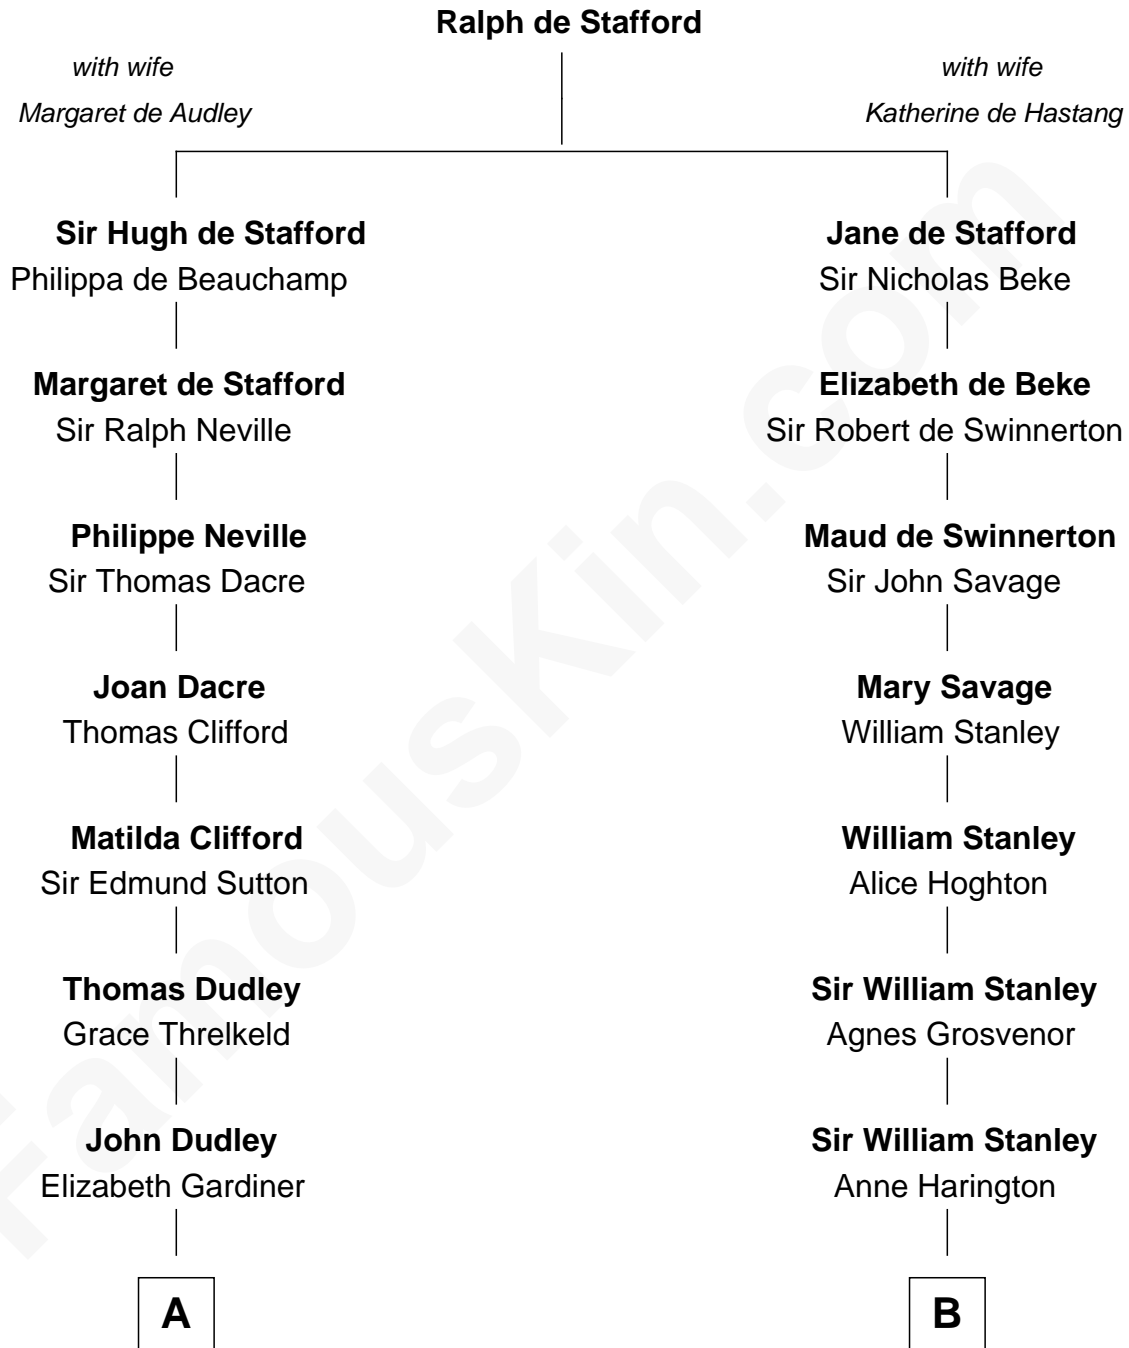

FamousKin.com
Relationship Chart of
Prince Harry
Duke of Sussex

14th cousin 5 times removed of
Thomas Sim Lee
2nd and 7th Governor of Maryland

C

Edward John Spencer
Frances Ruth Burke Roche

Princess Diana Frances Spencer
Charles III, King of the United Kingdom

Prince Harry
Duke of Sussex

FamousKin.com