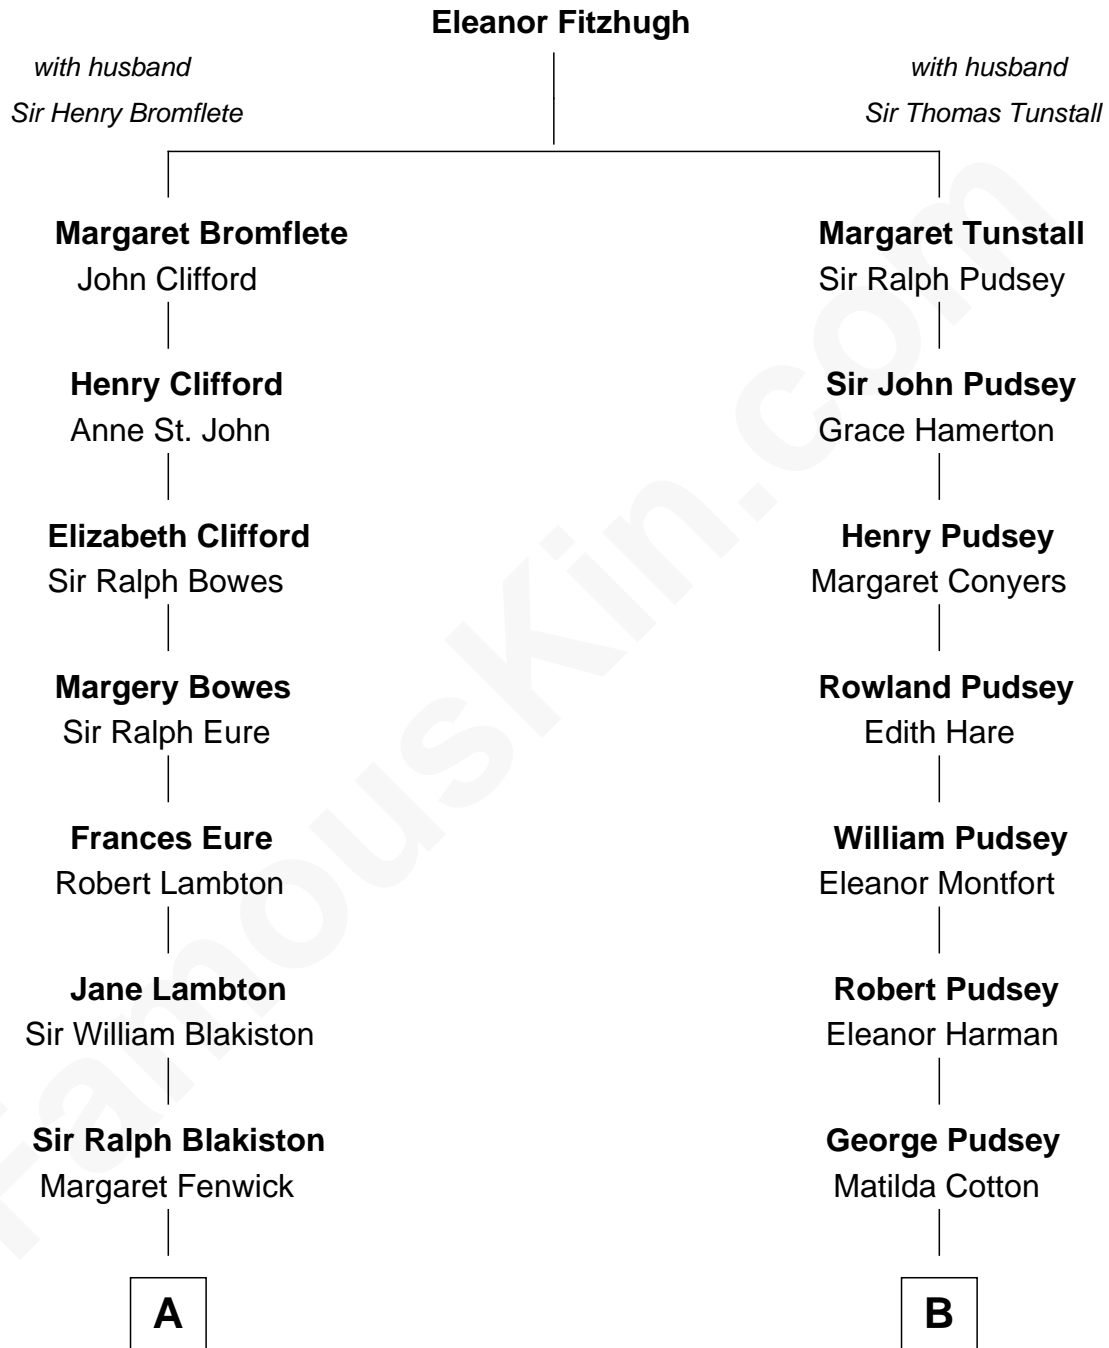

FamousKin.com

Relationship Chart of

Prince Harry

Duke of Sussex

13th cousin 5 times removed of

Thomas Sim Lee

2nd and 7th Governor of Maryland

A