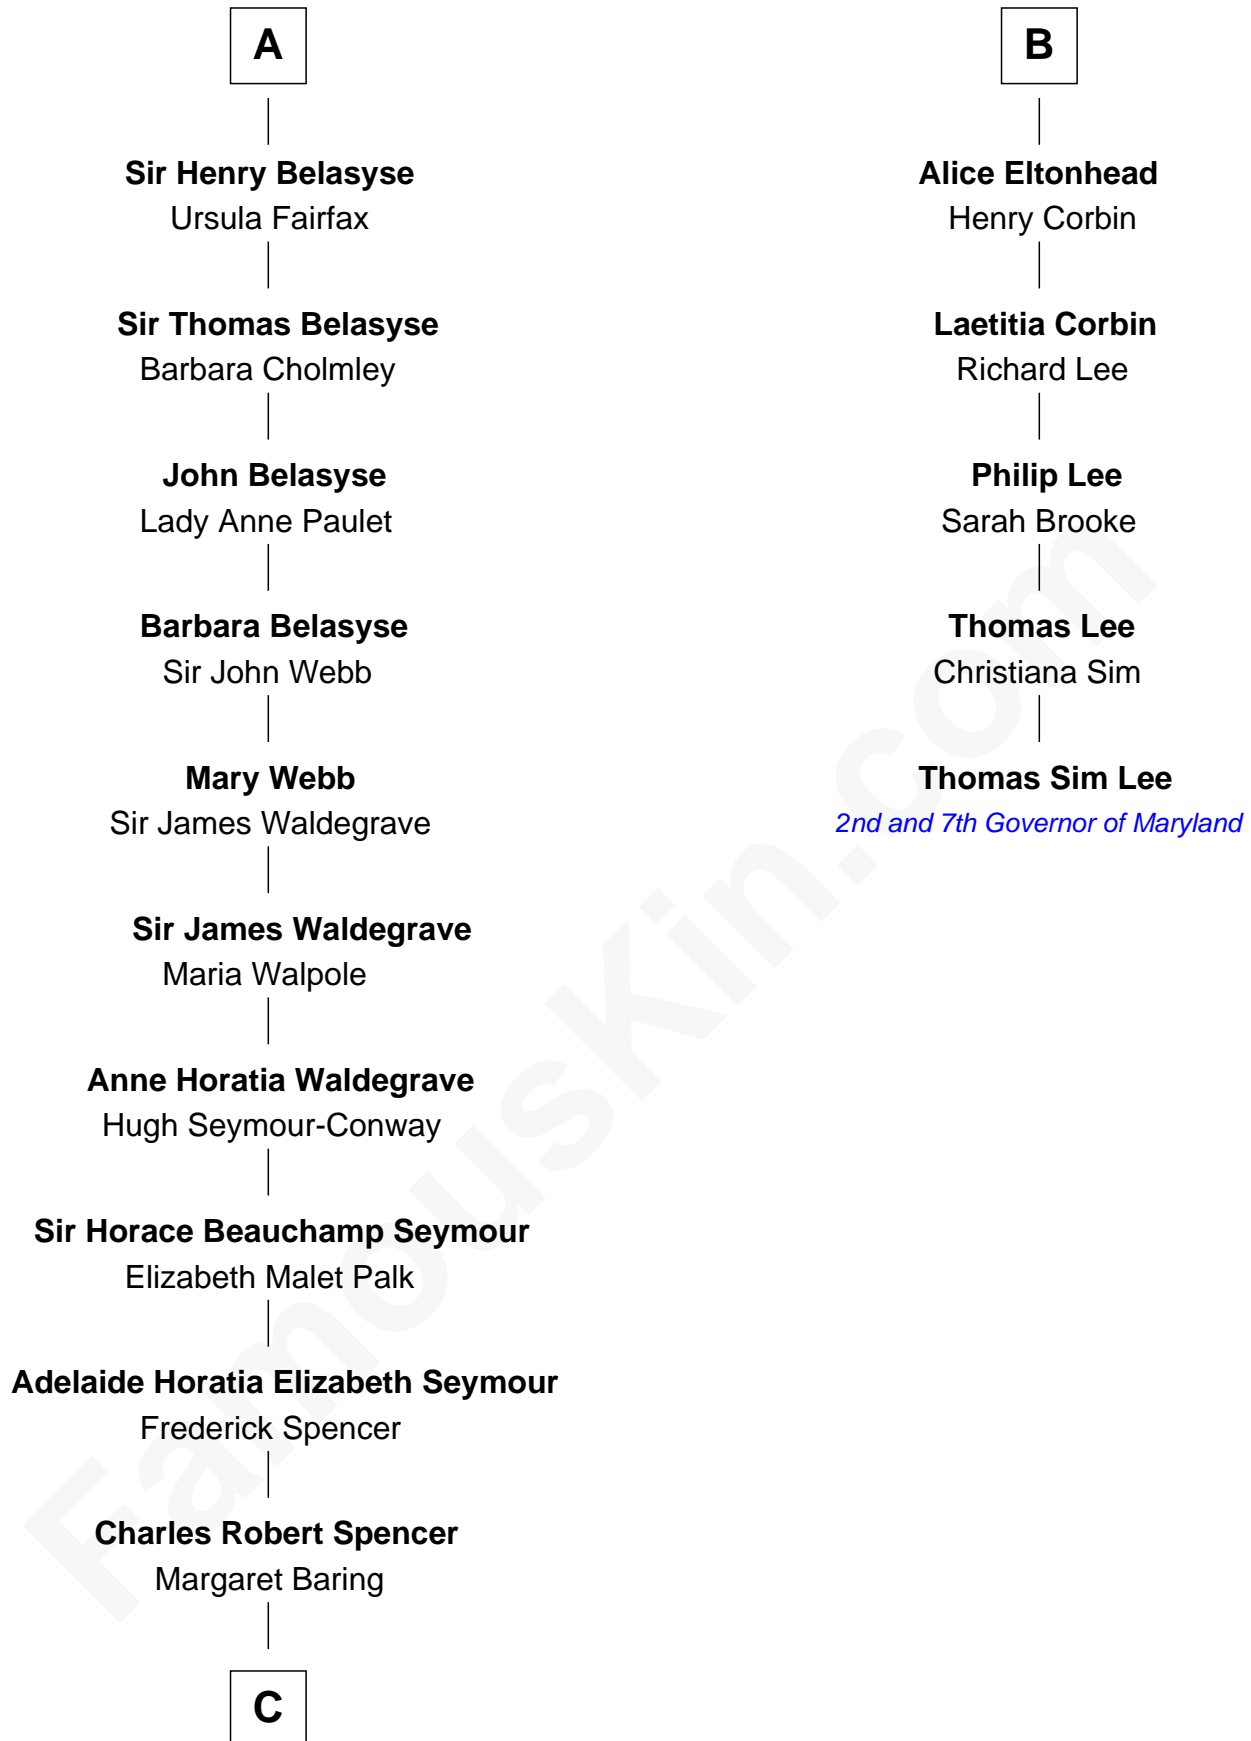

FamousKin.com
Relationship Chart of
Prince Harry
Duke of Sussex

11th cousin 9 times removed of
Thomas Sim Lee
2nd and 7th Governor of Maryland

Sir Nicholas Harington
 Isabel English

C

—
Albert Edward John Spencer

Cynthia Elinor Beatrix Hamilton

—
Edward John Spencer

Frances Ruth Burke Roche

—
Princess Diana Frances Spencer

Charles III, King of the United Kingdom

—
Prince Harry

Duke of Sussex

FamousKin.com