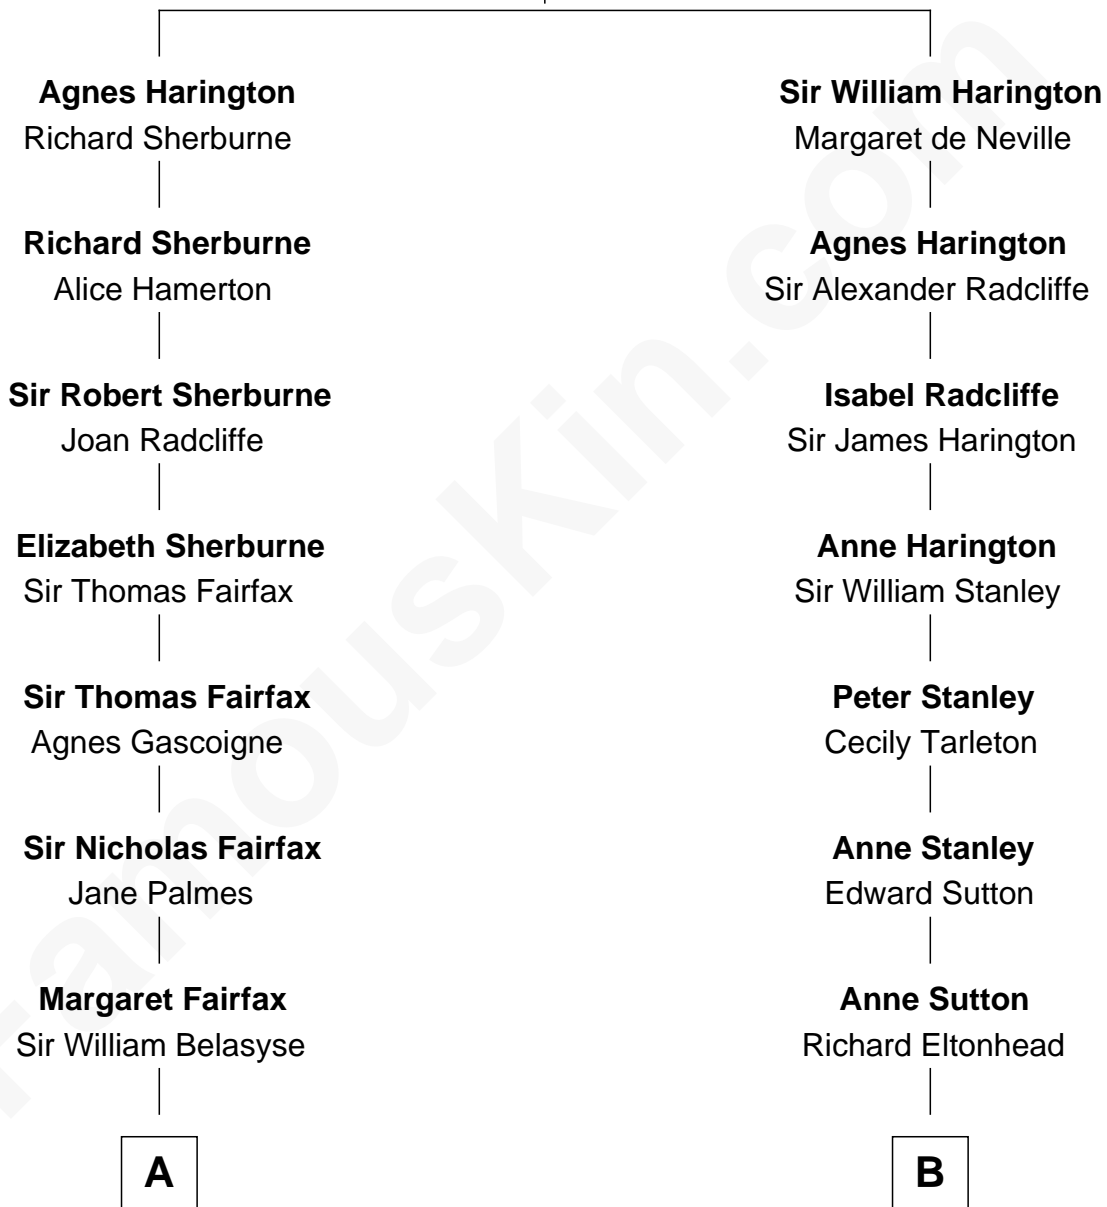

FamousKin.com
Relationship Chart of
Prince Harry
Duke of Sussex

11th cousin 9 times removed of
Thomas Sim Lee
2nd and 7th Governor of Maryland

Sir Nicholas Harington
 Isabel English

C

—
Albert Edward John Spencer

Cynthia Elinor Beatrix Hamilton

—
Edward John Spencer

Frances Ruth Burke Roche

—
Princess Diana Frances Spencer

Charles III, King of the United Kingdom

—
Prince Harry

Duke of Sussex

FamousKin.com