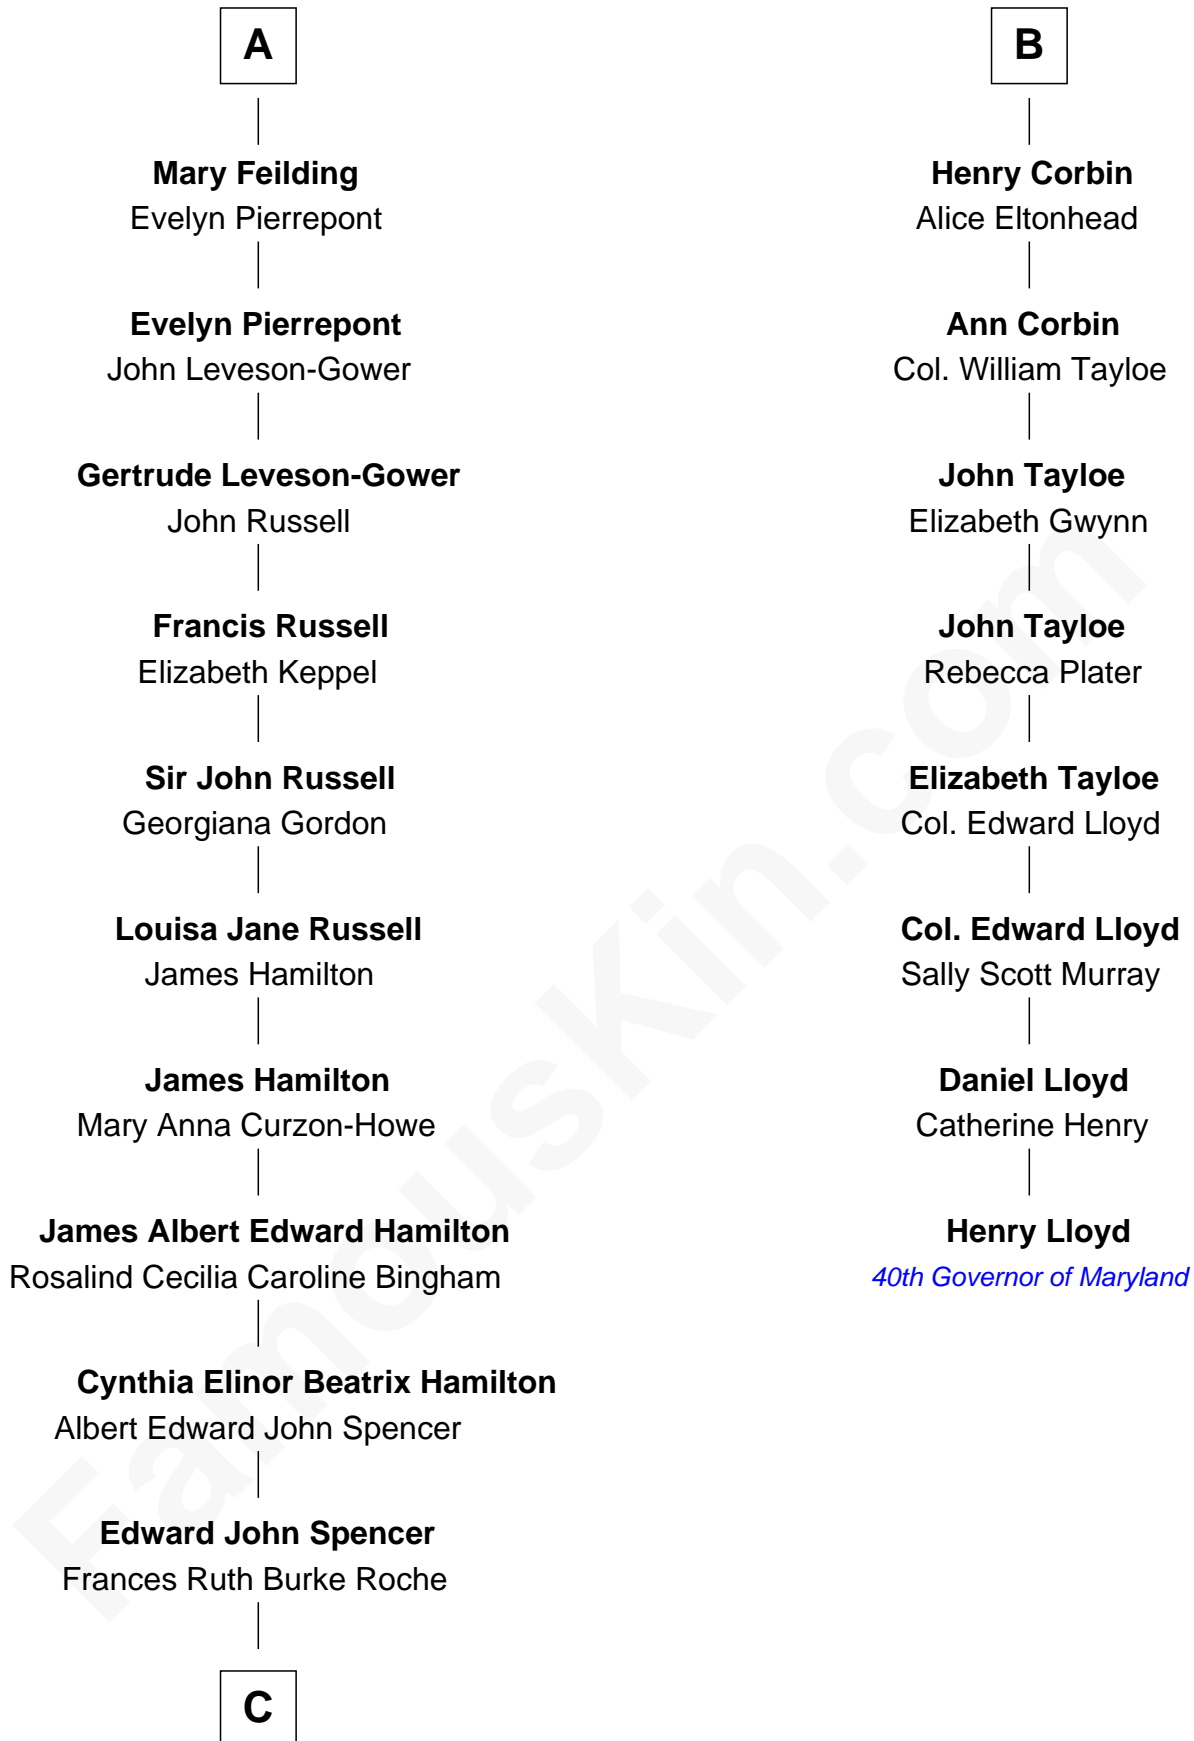

FamousKin.com Relationship Chart of

Prince Harry
Duke of Sussex

14th cousin 4 times removed of

Henry Lloyd
40th Governor of Maryland

John Aston
Elizabeth Delves

C

Princess Diana Frances Spencer
Charles III, King of the United Kingdom