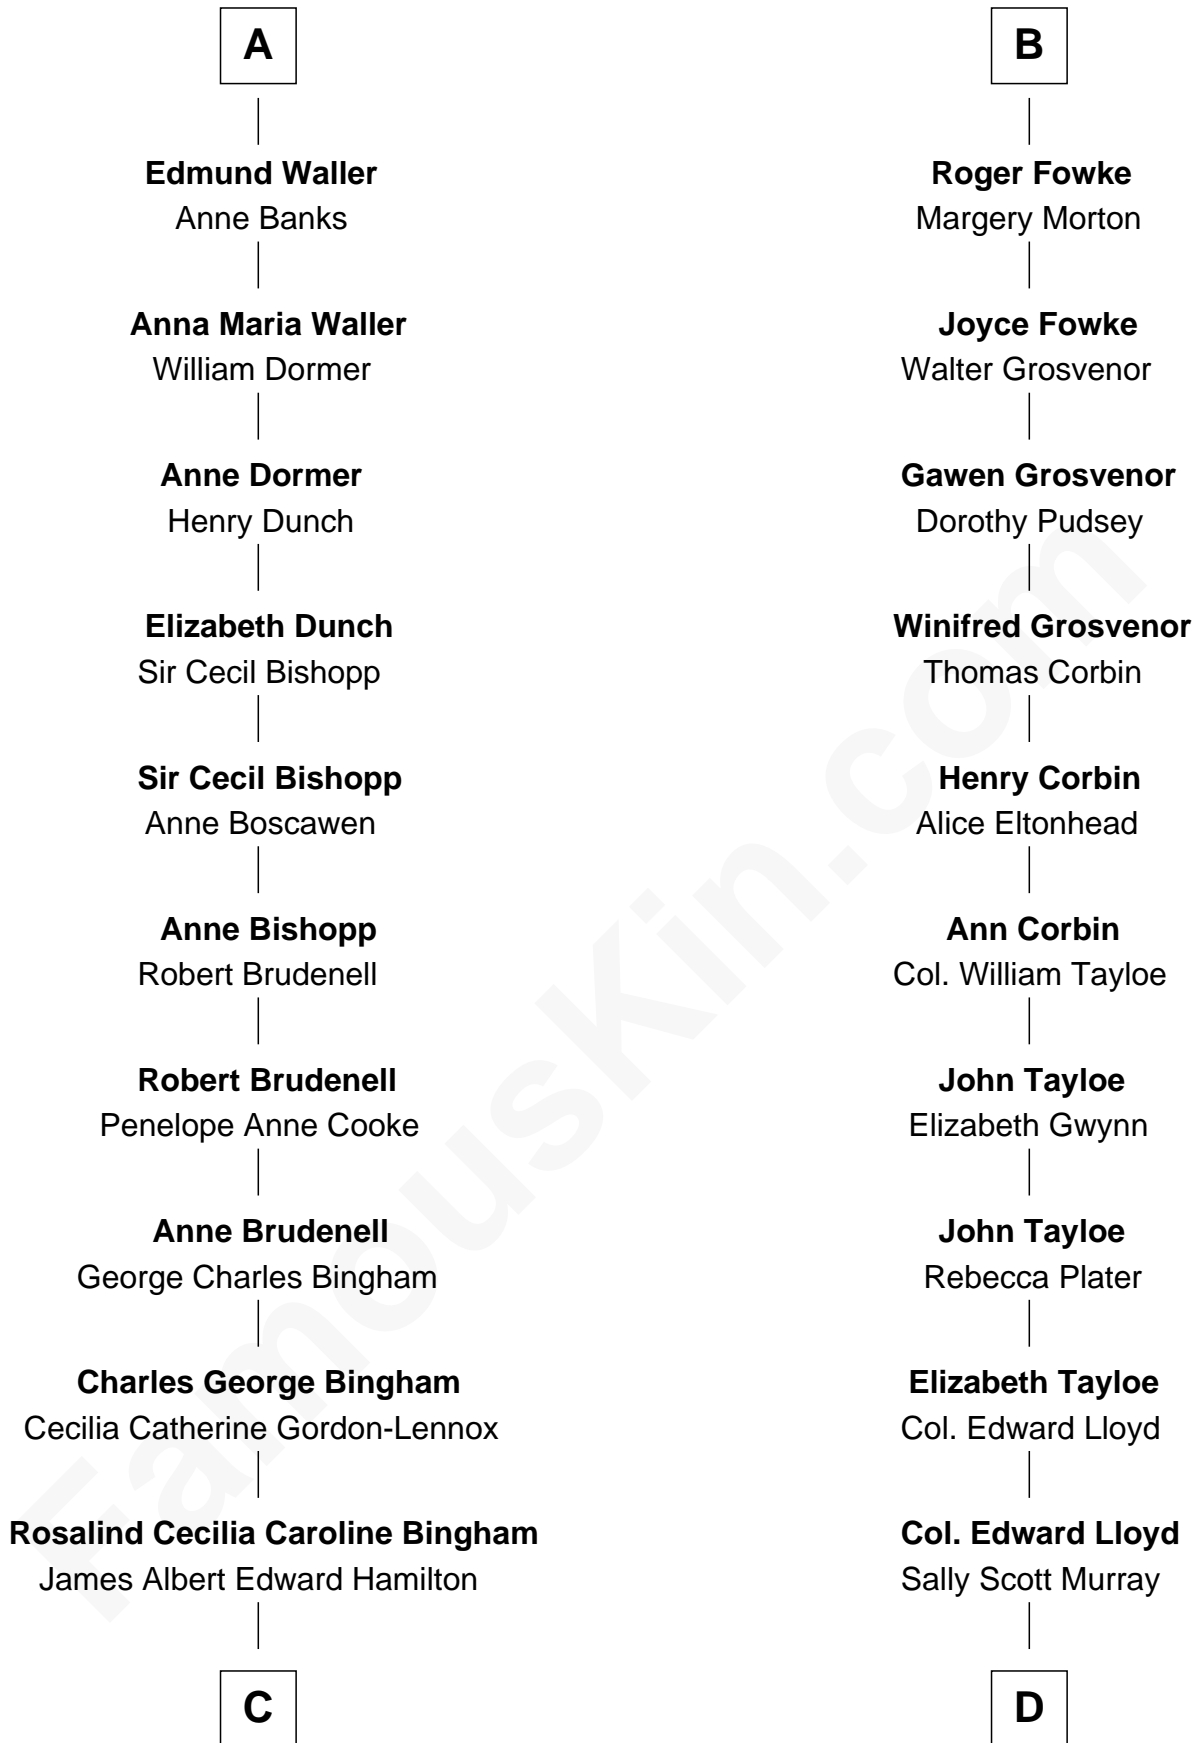

FamousKin.com Relationship Chart of

Prince Harry
Duke of Sussex

18th cousin 2 times removed of

Henry Lloyd
40th Governor of Maryland

Sir Baldwin Freville
Joyce de Botetourte

Sir Baldwin Freville
Maude le Scrope

Joyce Freville
Sir Roger Aston

Sir Robert Aston
Isabel Brereton

John Aston
Elizabeth Delves

Margaret Aston
John Kinnersley

Isabel Kinnersley
John Bradshaw

Anne Bradshaw
John Fowke

B

C