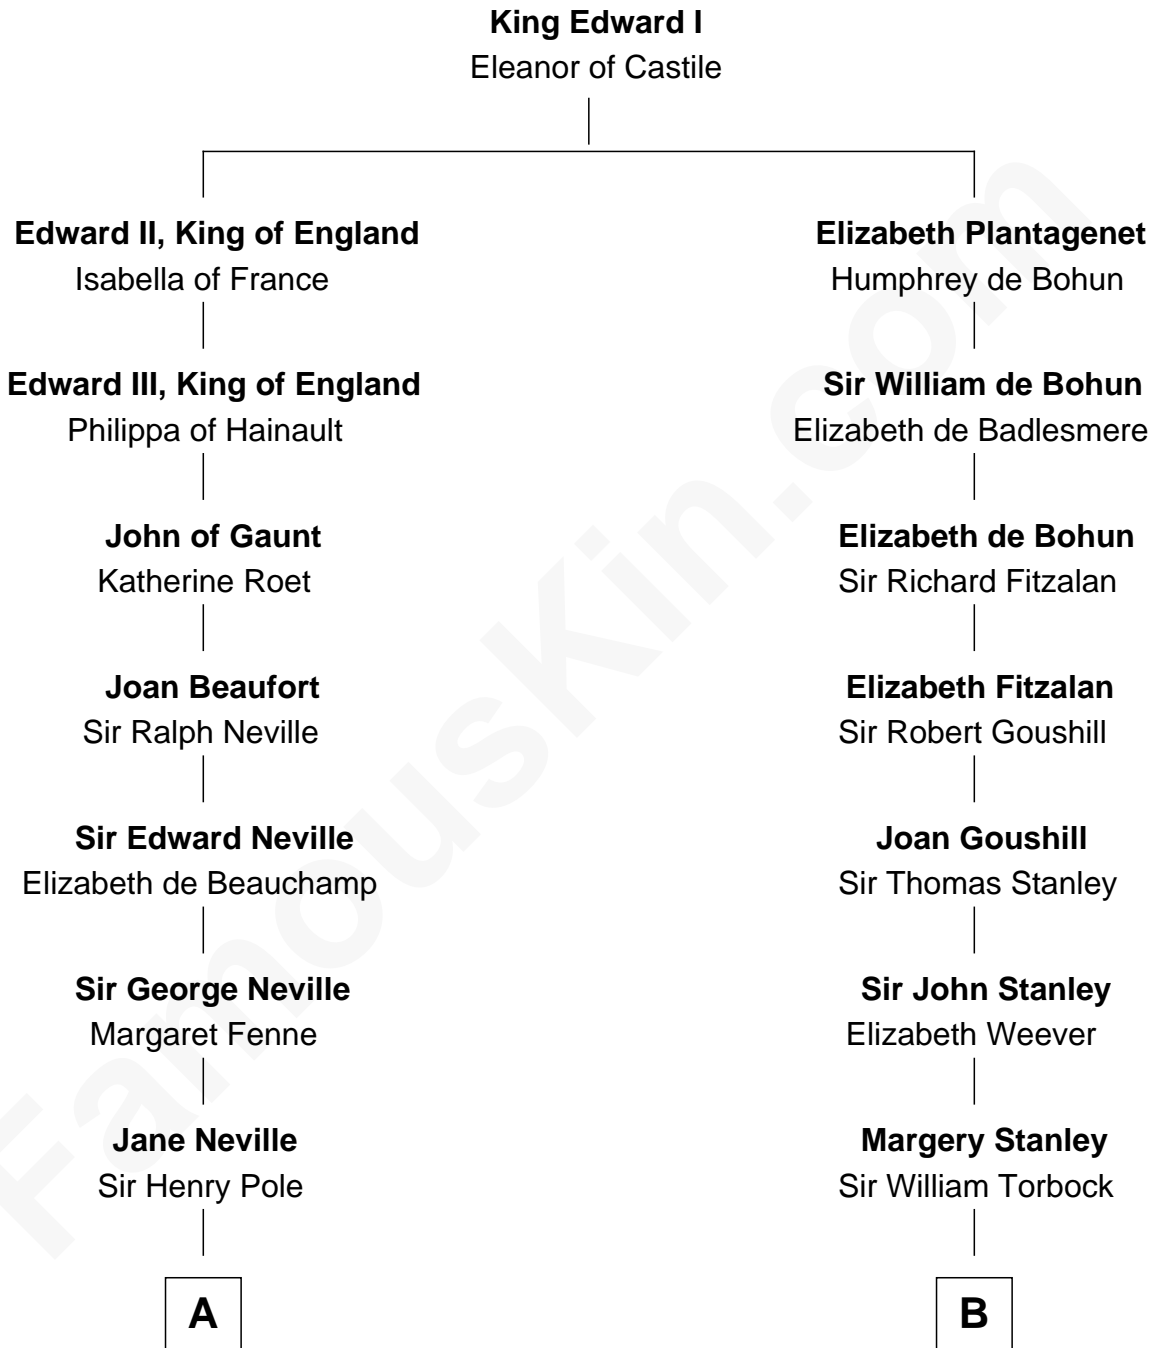

FamousKin.com Relationship Chart of

Prince Harry
Duke of Sussex

18th cousin 3 times removed of

Henry Lloyd
40th Governor of Maryland

C

Charles Robert Spencer

Margaret Baring

Albert Edward John Spencer

Cynthia Elinor Beatrix Hamilton

Edward John Spencer

Frances Ruth Burke Roche

Princess Diana Frances Spencer

Charles III, King of the United Kingdom

Prince Harry

Duke of Sussex

D

Daniel Lloyd

Catherine Henry

Henry Lloyd

40th Governor of Maryland

FamousKin.com