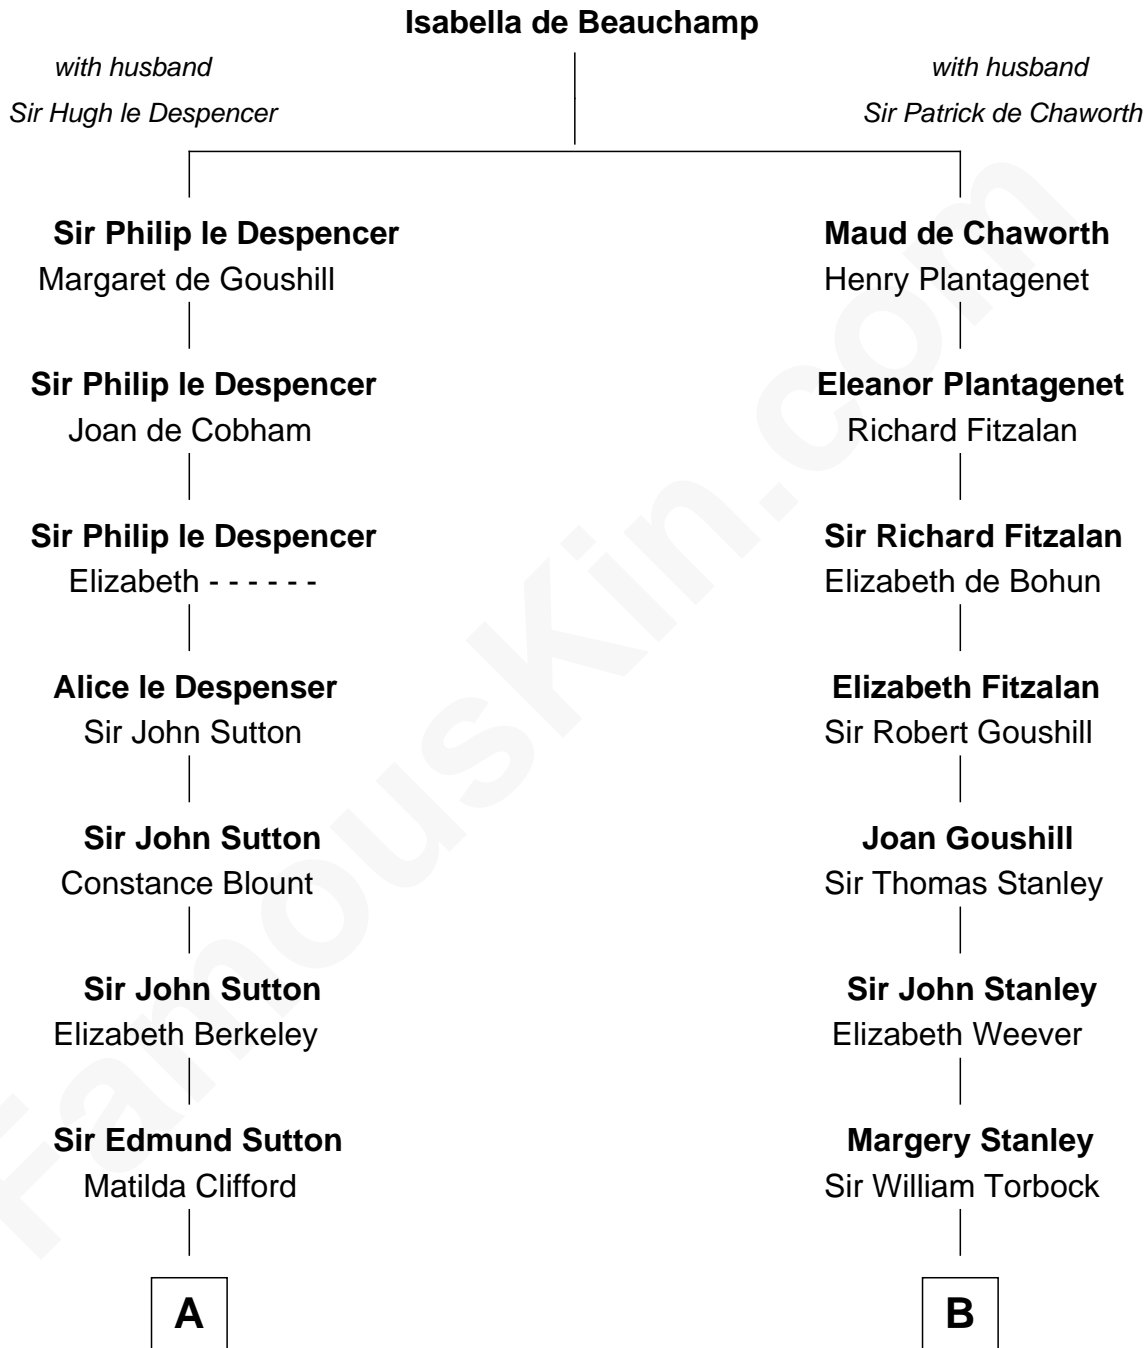

FamousKin.com Relationship Chart of

Prince Harry
Duke of Sussex

18th cousin 3 times removed of

Henry Lloyd
40th Governor of Maryland

C

Charles Robert Spencer

Margaret Baring

Albert Edward John Spencer

Cynthia Elinor Beatrix Hamilton

Edward John Spencer

Frances Ruth Burke Roche

Princess Diana Frances Spencer

Charles III, King of the United Kingdom

Prince Harry

Duke of Sussex

D

Daniel Lloyd

Catherine Henry

Henry Lloyd

40th Governor of Maryland

FamousKin.com