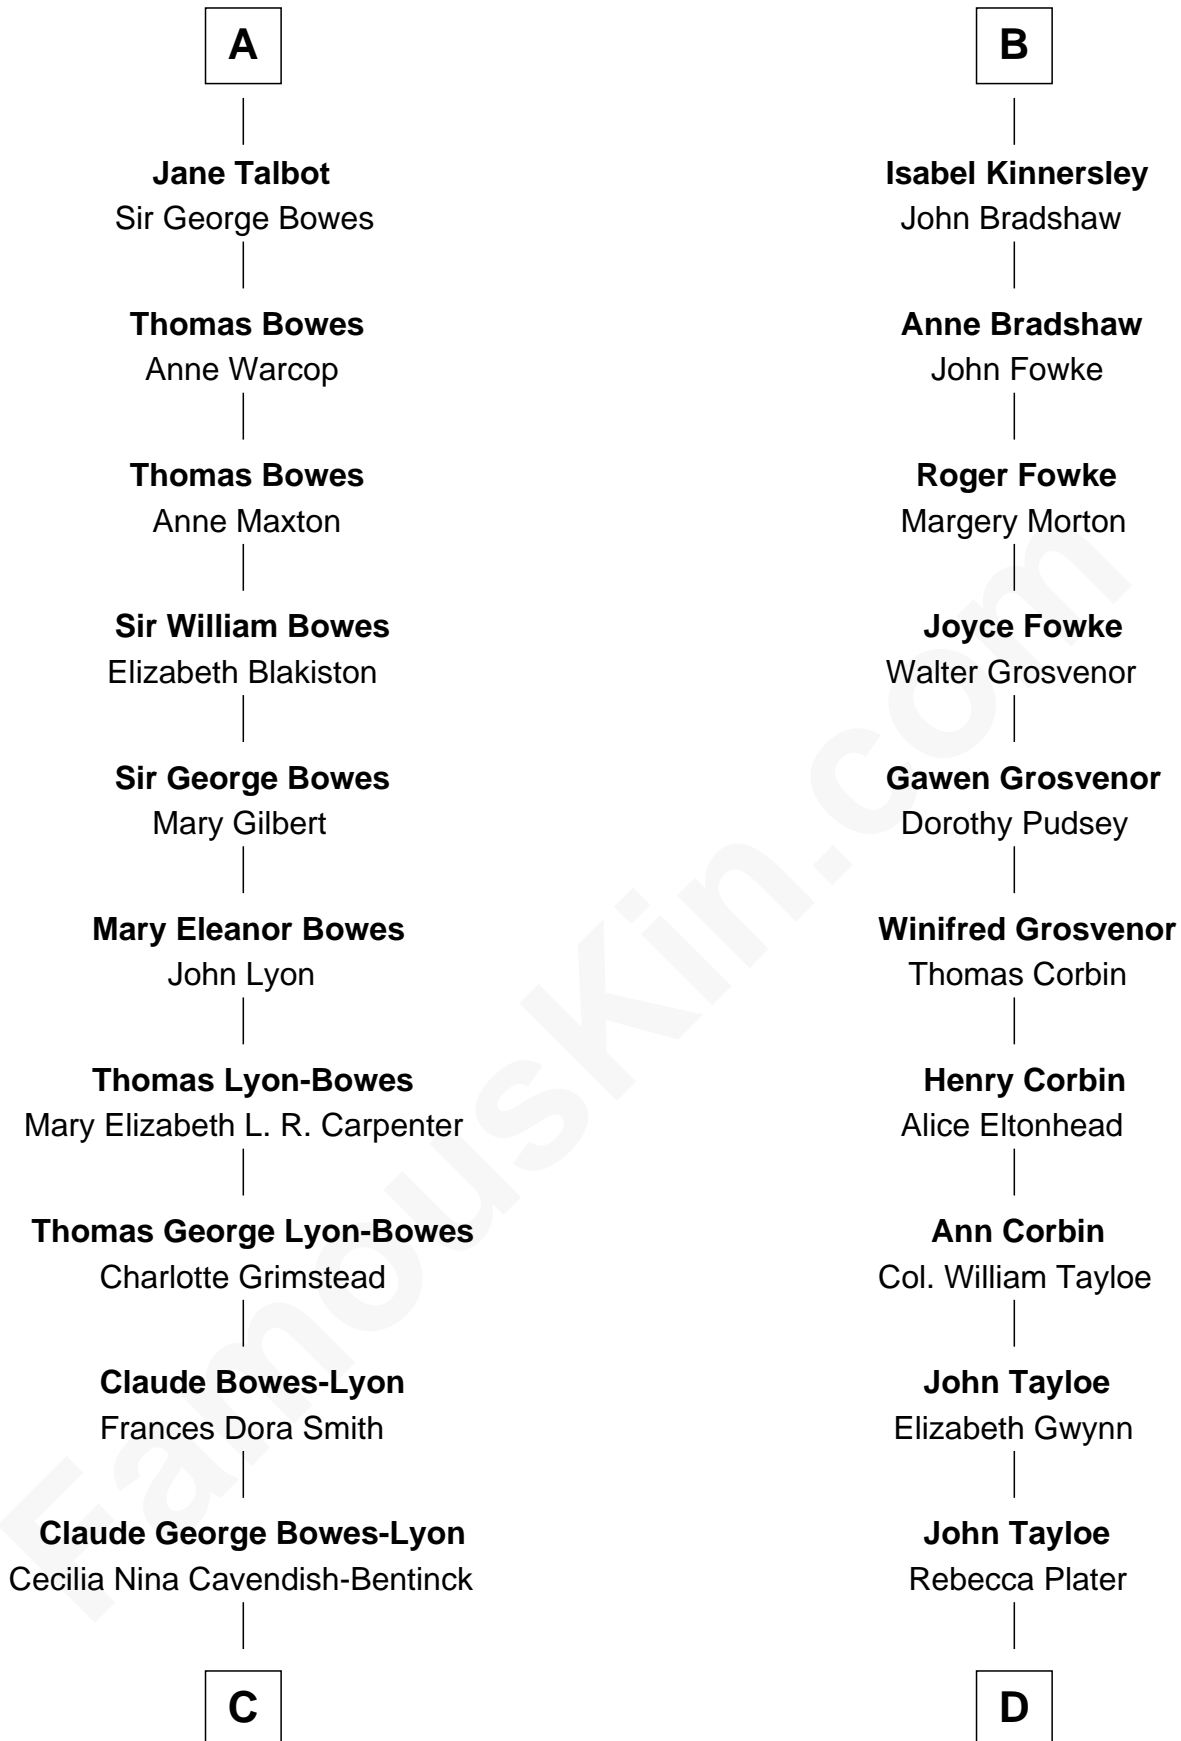

# FamousKin.com Relationship Chart of

**Prince Harry**  
*Duke of Sussex*

20th cousin of

**Henry Lloyd**  
*40th Governor of Maryland*

**Sir William de Ros**  
Margery de Badlesmere

**C**

**Elizabeth Bowes-Lyon**

George VI, King of the United Kingdom

**Elizabeth II, Queen of the United Kingdom**

Prince Philip of Edinburgh

**Charles III, King of the United Kingdom**

Princess Diana Frances Spencer

**Prince Harry**

*Duke of Sussex*

**D**

**Elizabeth Tayloe**

Col. Edward Lloyd

**Col. Edward Lloyd**

Sally Scott Murray

**Daniel Lloyd**

Catherine Henry

**Henry Lloyd**