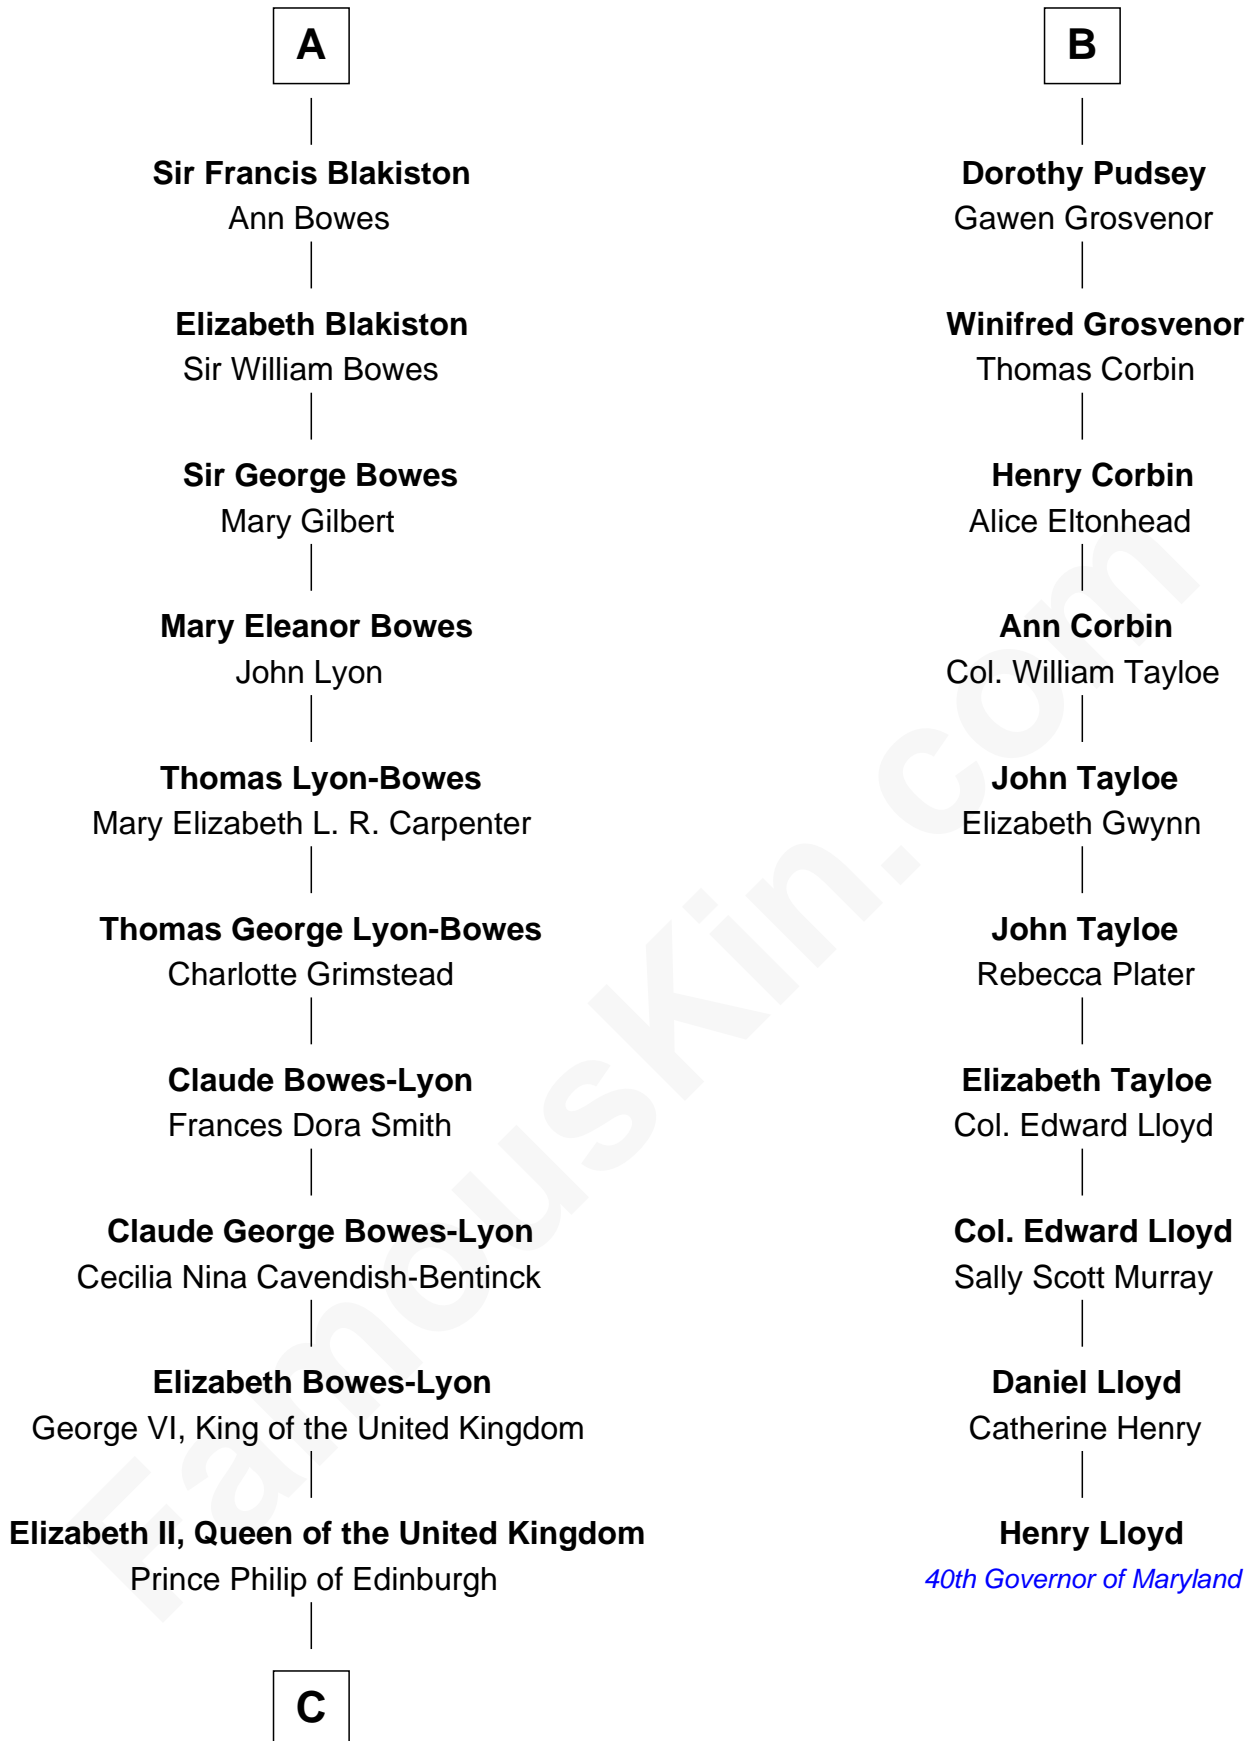

# FamousKin.com Relationship Chart of

**Prince Harry**  
*Duke of Sussex*

16th cousin 2 times removed of

**Henry Lloyd**  
*40th Governor of Maryland*

**C**

**Charles III, King of the United Kingdom**

Princess Diana Frances Spencer

**Prince Harry**

*Duke of Sussex*

FamousKin.com