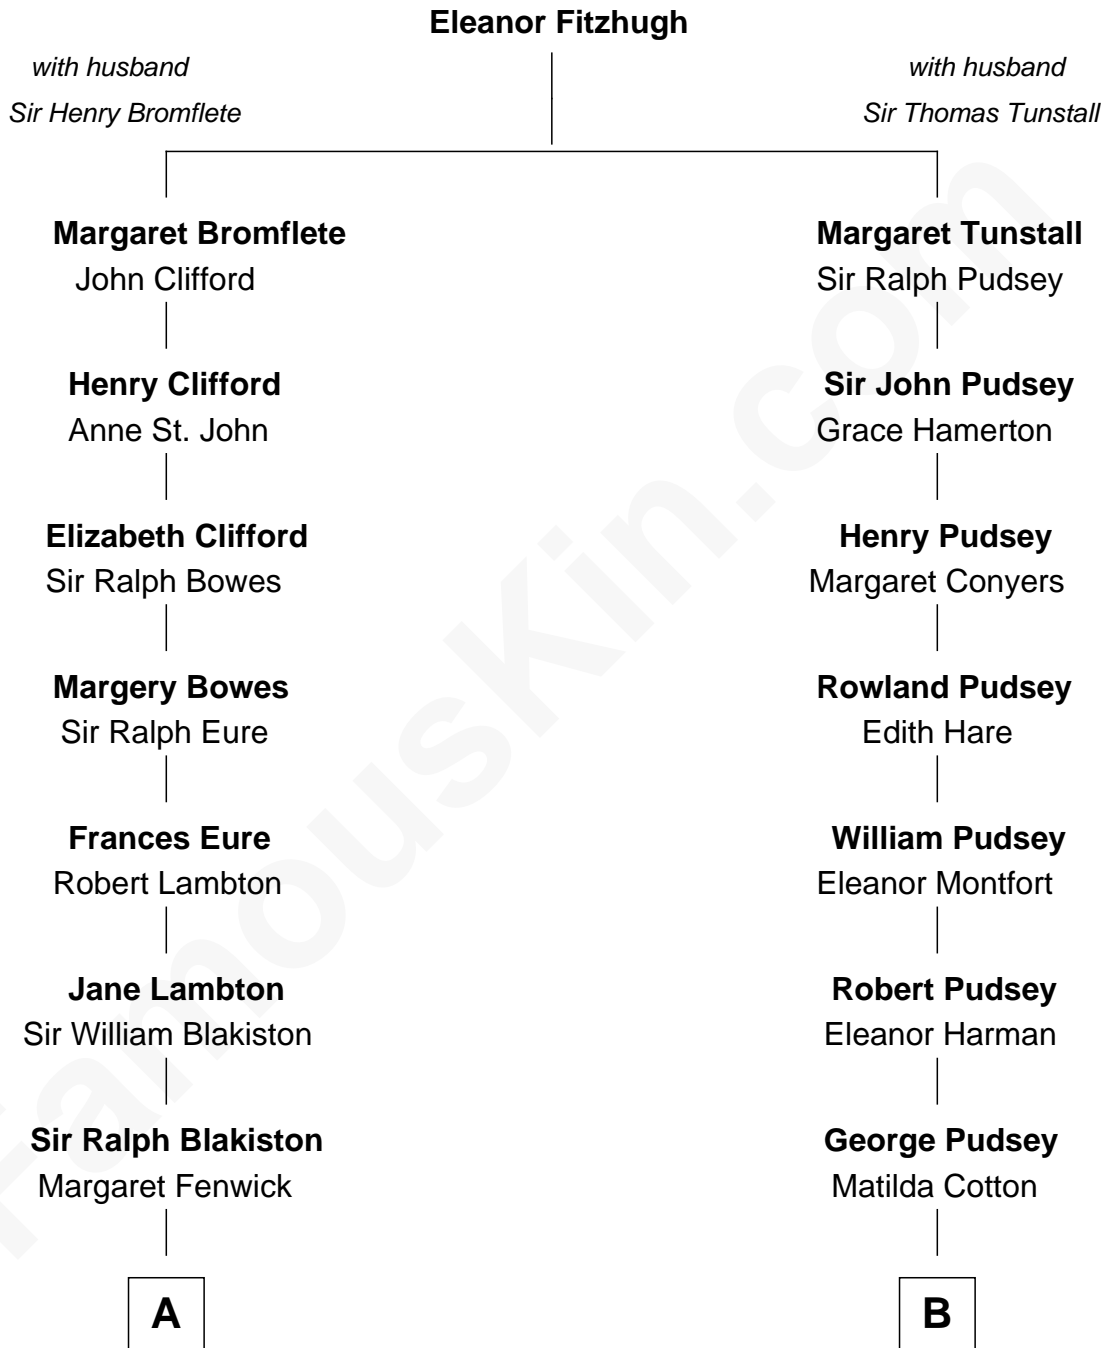

# FamousKin.com Relationship Chart of

**Prince Harry**  
*Duke of Sussex*

16th cousin 2 times removed of

**Henry Lloyd**  
*40th Governor of Maryland*

**C**

**Charles III, King of the United Kingdom**

Princess Diana Frances Spencer

**Prince Harry**

*Duke of Sussex*

FamousKin.com