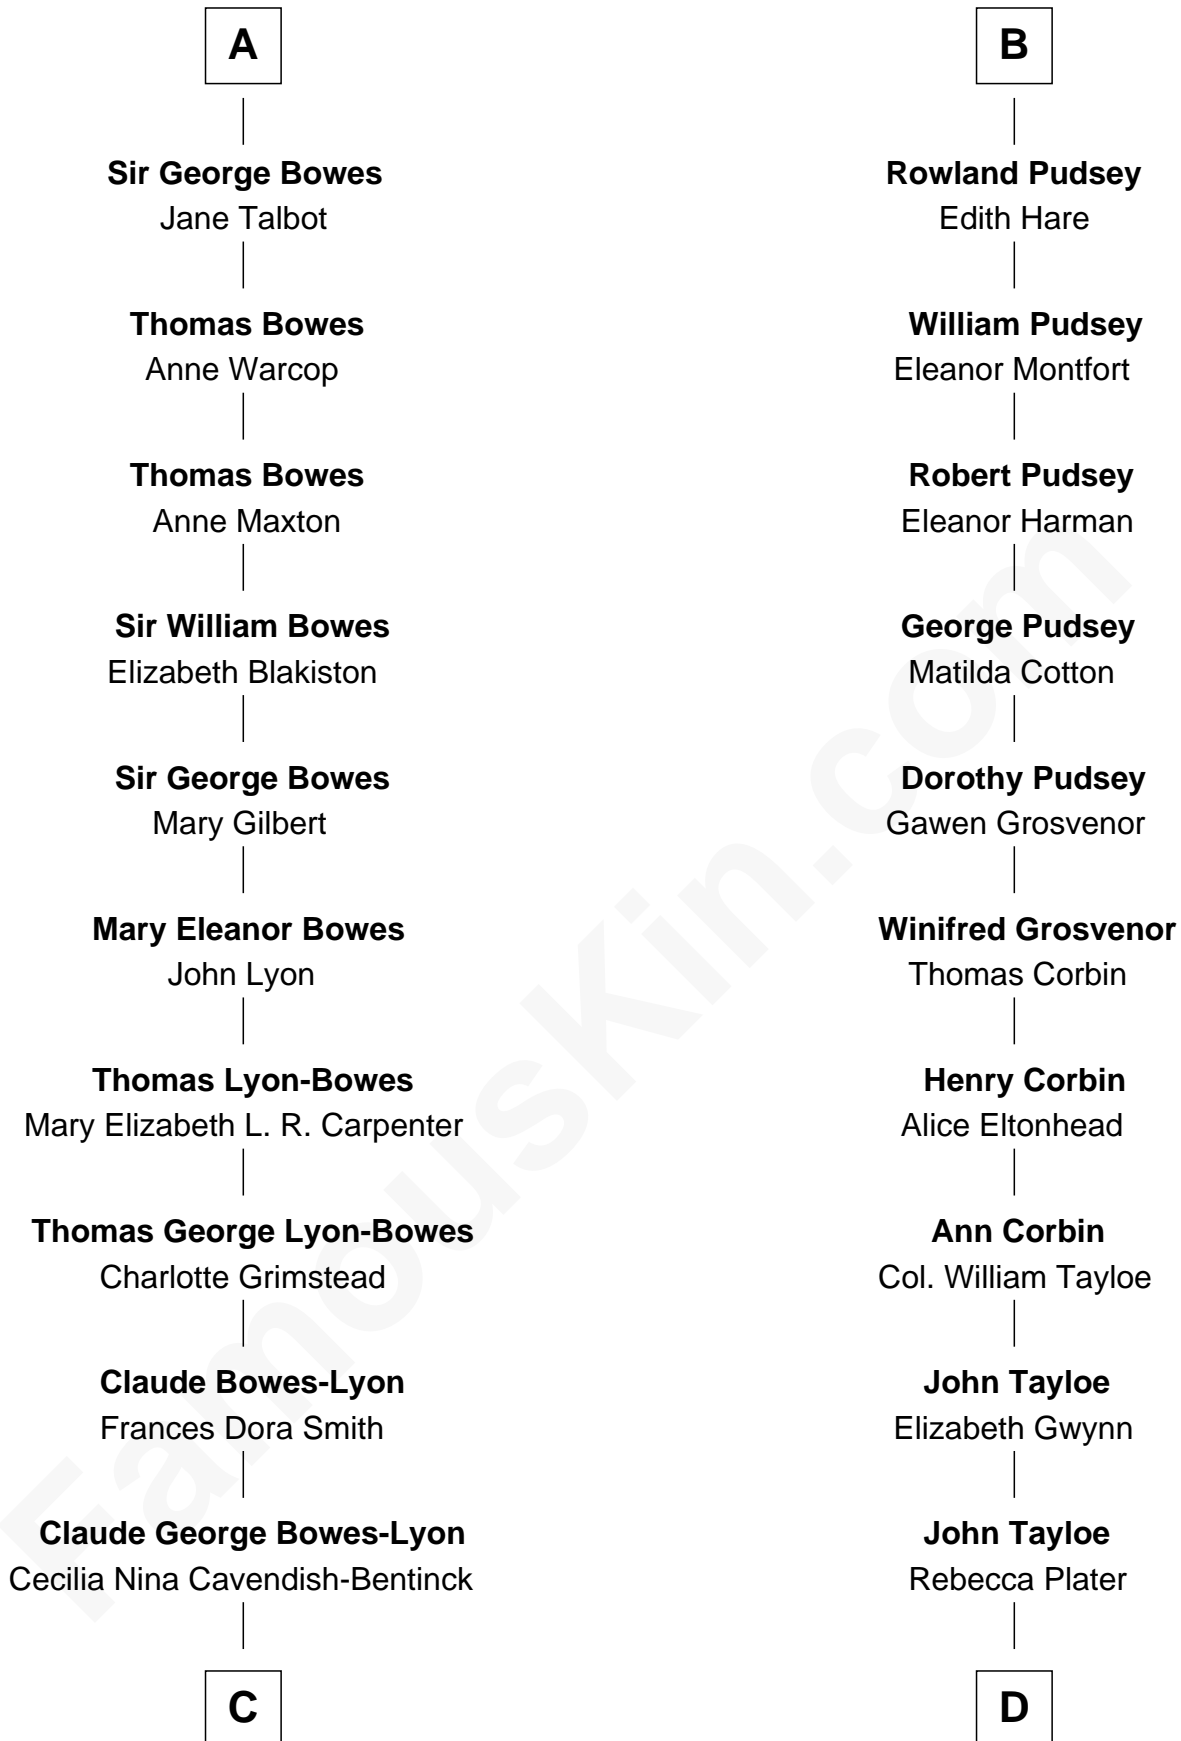

FamousKin.com Relationship Chart of

Prince Harry
Duke of Sussex

20th cousin of

Henry Lloyd
40th Governor of Maryland

Sir John Marmion
Maud de Furnival

C

Elizabeth Bowes-Lyon

George VI, King of the United Kingdom

Elizabeth II, Queen of the United Kingdom

Prince Philip of Edinburgh

Charles III, King of the United Kingdom

Princess Diana Frances Spencer

Prince Harry

Duke of Sussex

D

Elizabeth Tayloe

Col. Edward Lloyd

Col. Edward Lloyd

Sally Scott Murray

Daniel Lloyd

Catherine Henry

Henry Lloyd

40th Governor of Maryland