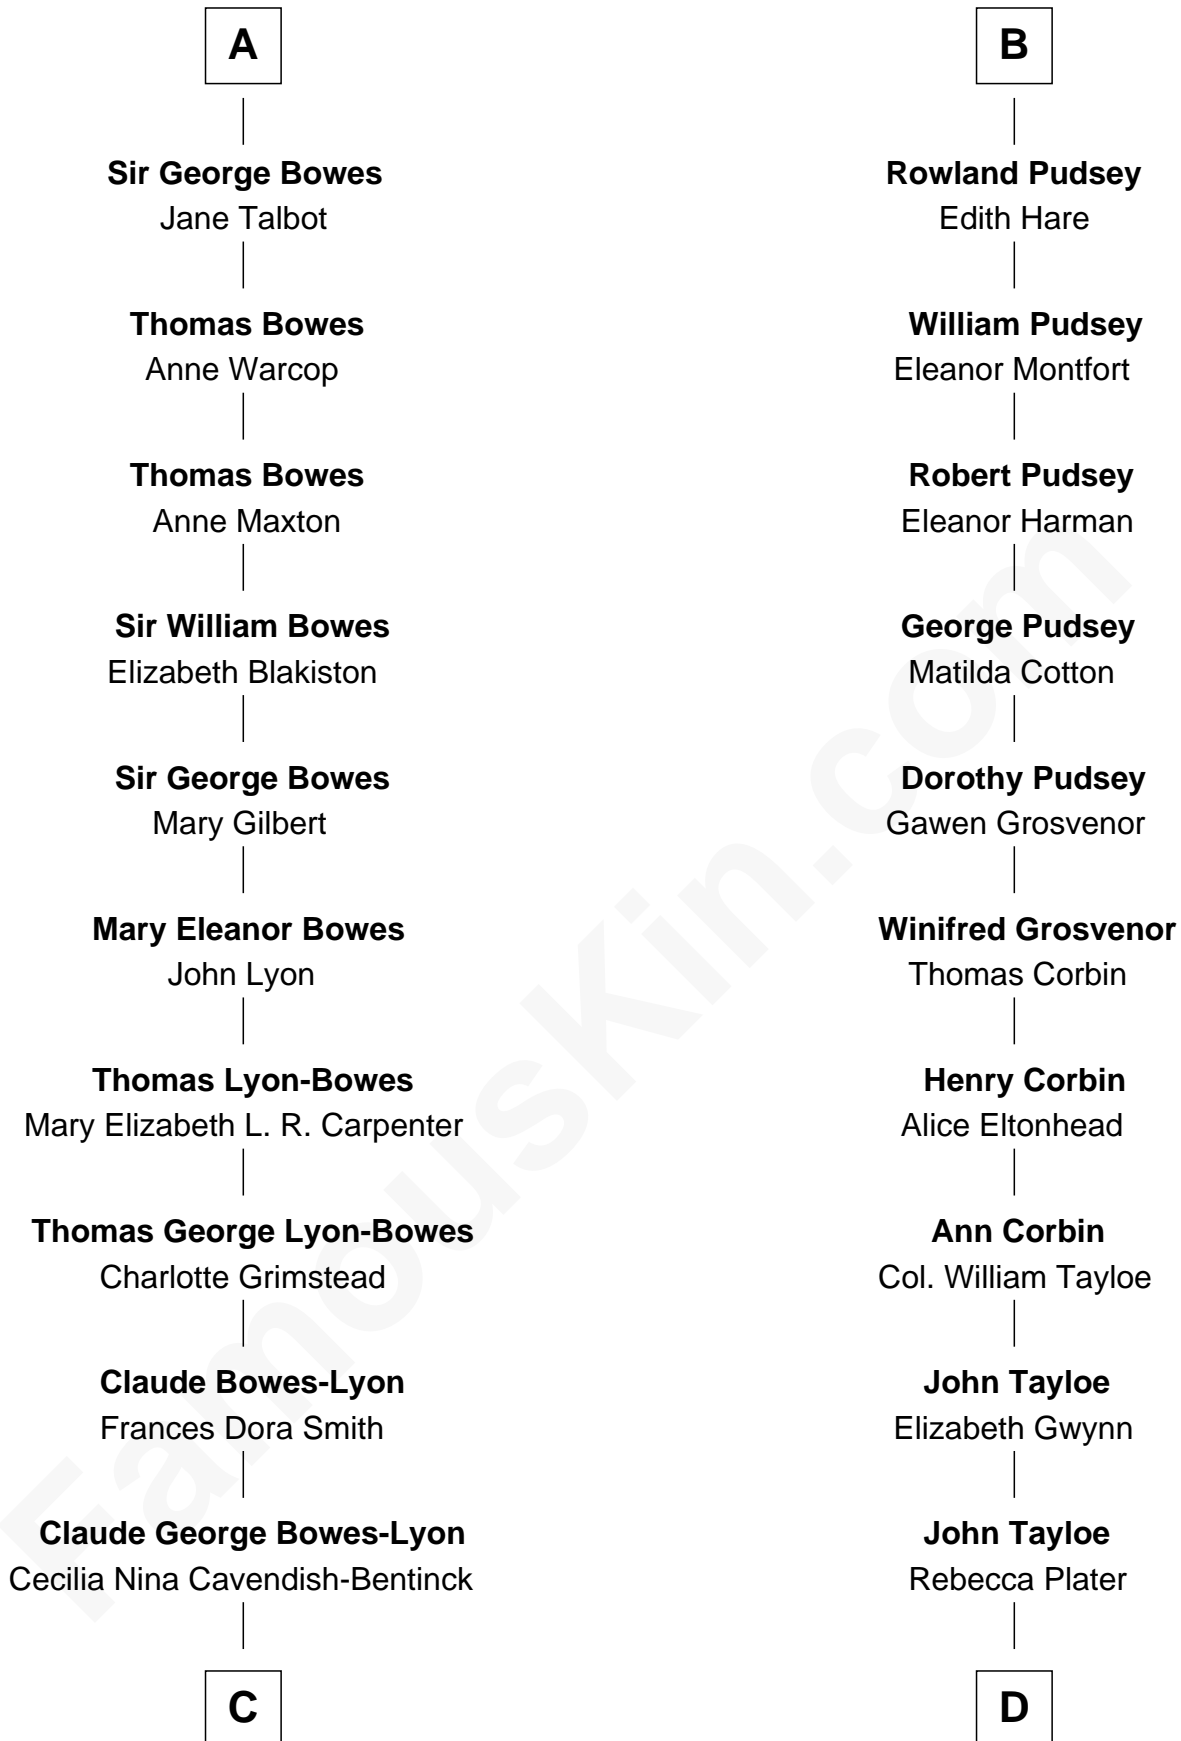

FamousKin.com Relationship Chart of

Prince Harry
Duke of Sussex

20th cousin of

Henry Lloyd
40th Governor of Maryland

Sir John de Grey
Margaret de Oddingseles

C

Elizabeth Bowes-Lyon

George VI, King of the United Kingdom

Elizabeth II, Queen of the United Kingdom

Prince Philip of Edinburgh

Charles III, King of the United Kingdom

Princess Diana Frances Spencer

Prince Harry

Duke of Sussex

D

Elizabeth Tayloe

Col. Edward Lloyd

Col. Edward Lloyd

Sally Scott Murray

Daniel Lloyd

Catherine Henry

Henry Lloyd

40th Governor of Maryland