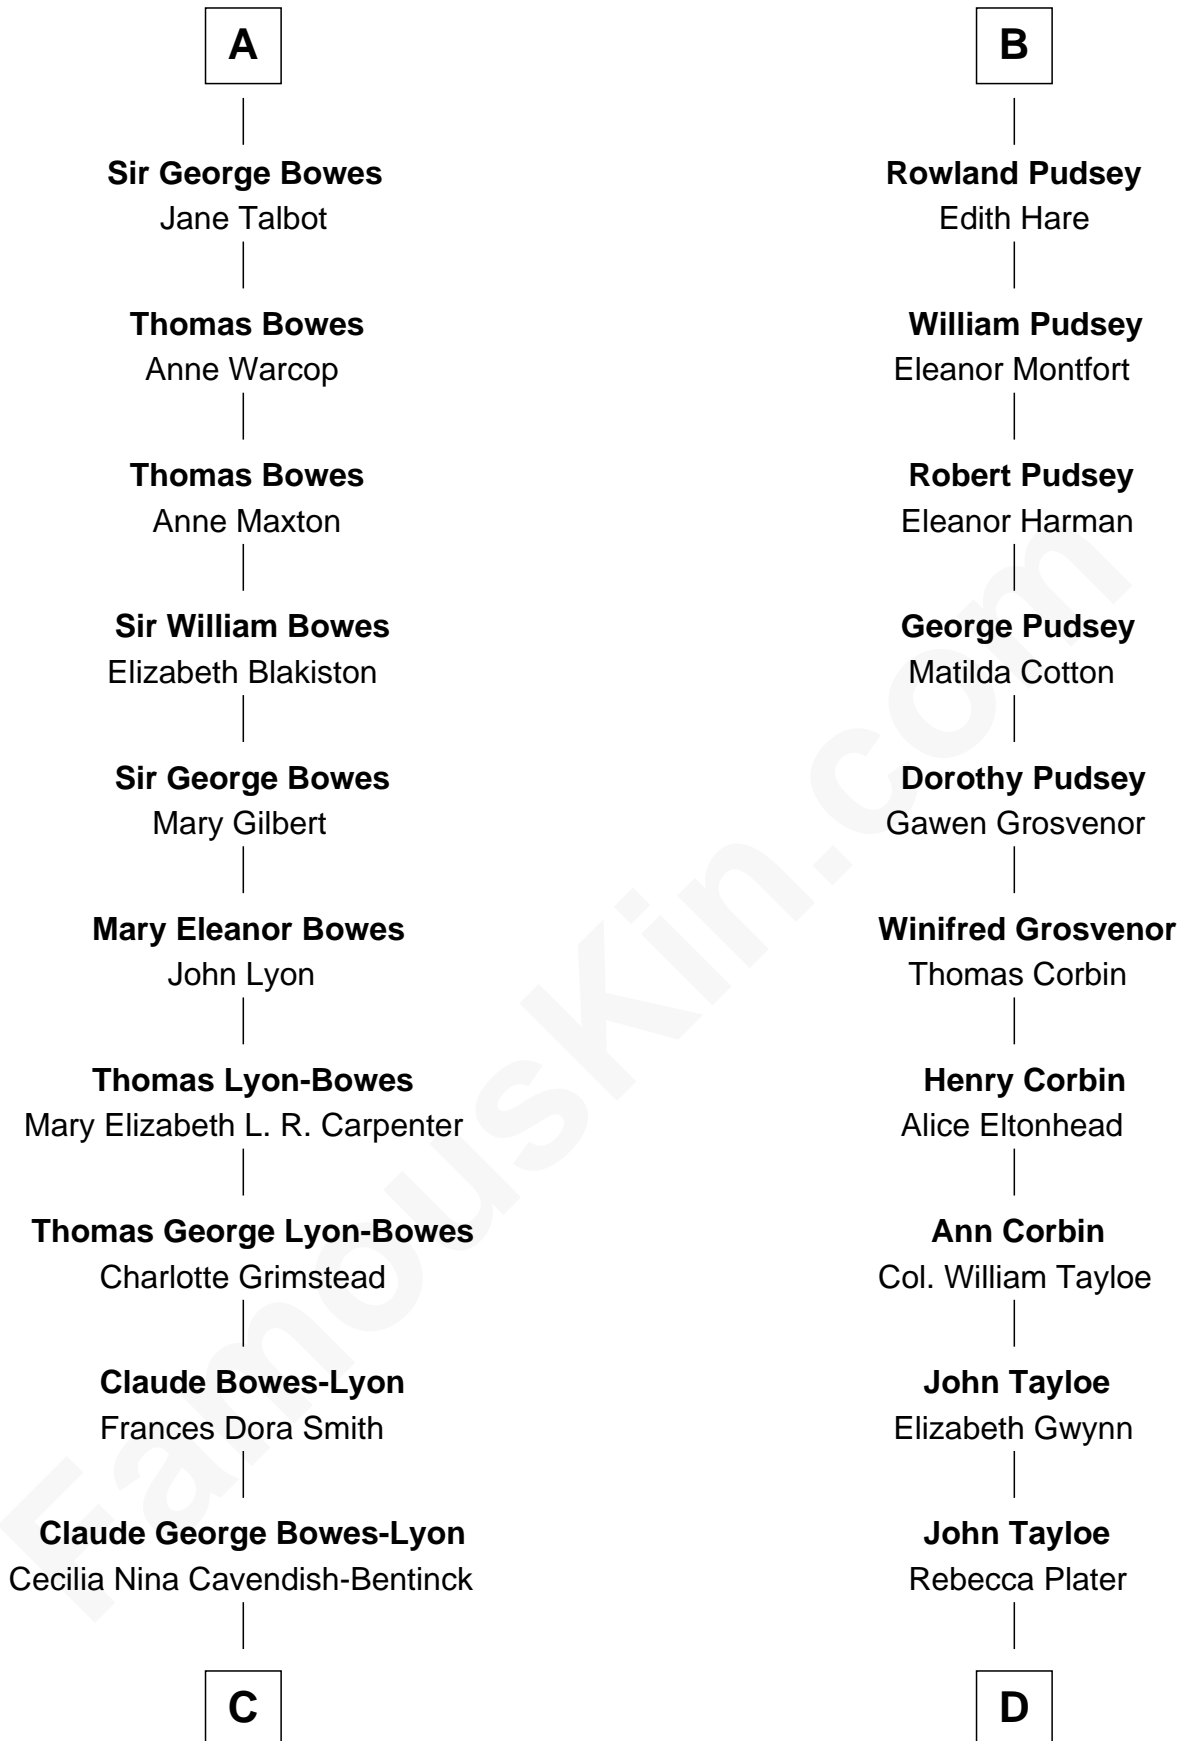

# FamousKin.com Relationship Chart of

**Prince Harry**  
*Duke of Sussex*

20th cousin of

**Henry Lloyd**  
*40th Governor of Maryland*

**Sir John Bulmer**

**C**

**Elizabeth Bowes-Lyon**

George VI, King of the United Kingdom

**Elizabeth II, Queen of the United Kingdom**

Prince Philip of Edinburgh

**Charles III, King of the United Kingdom**

Princess Diana Frances Spencer

**Prince Harry**

*Duke of Sussex*

**D**

**Elizabeth Tayloe**

Col. Edward Lloyd

**Col. Edward Lloyd**

Sally Scott Murray

**Daniel Lloyd**

Catherine Henry

**Henry Lloyd**

*40th Governor of Maryland*