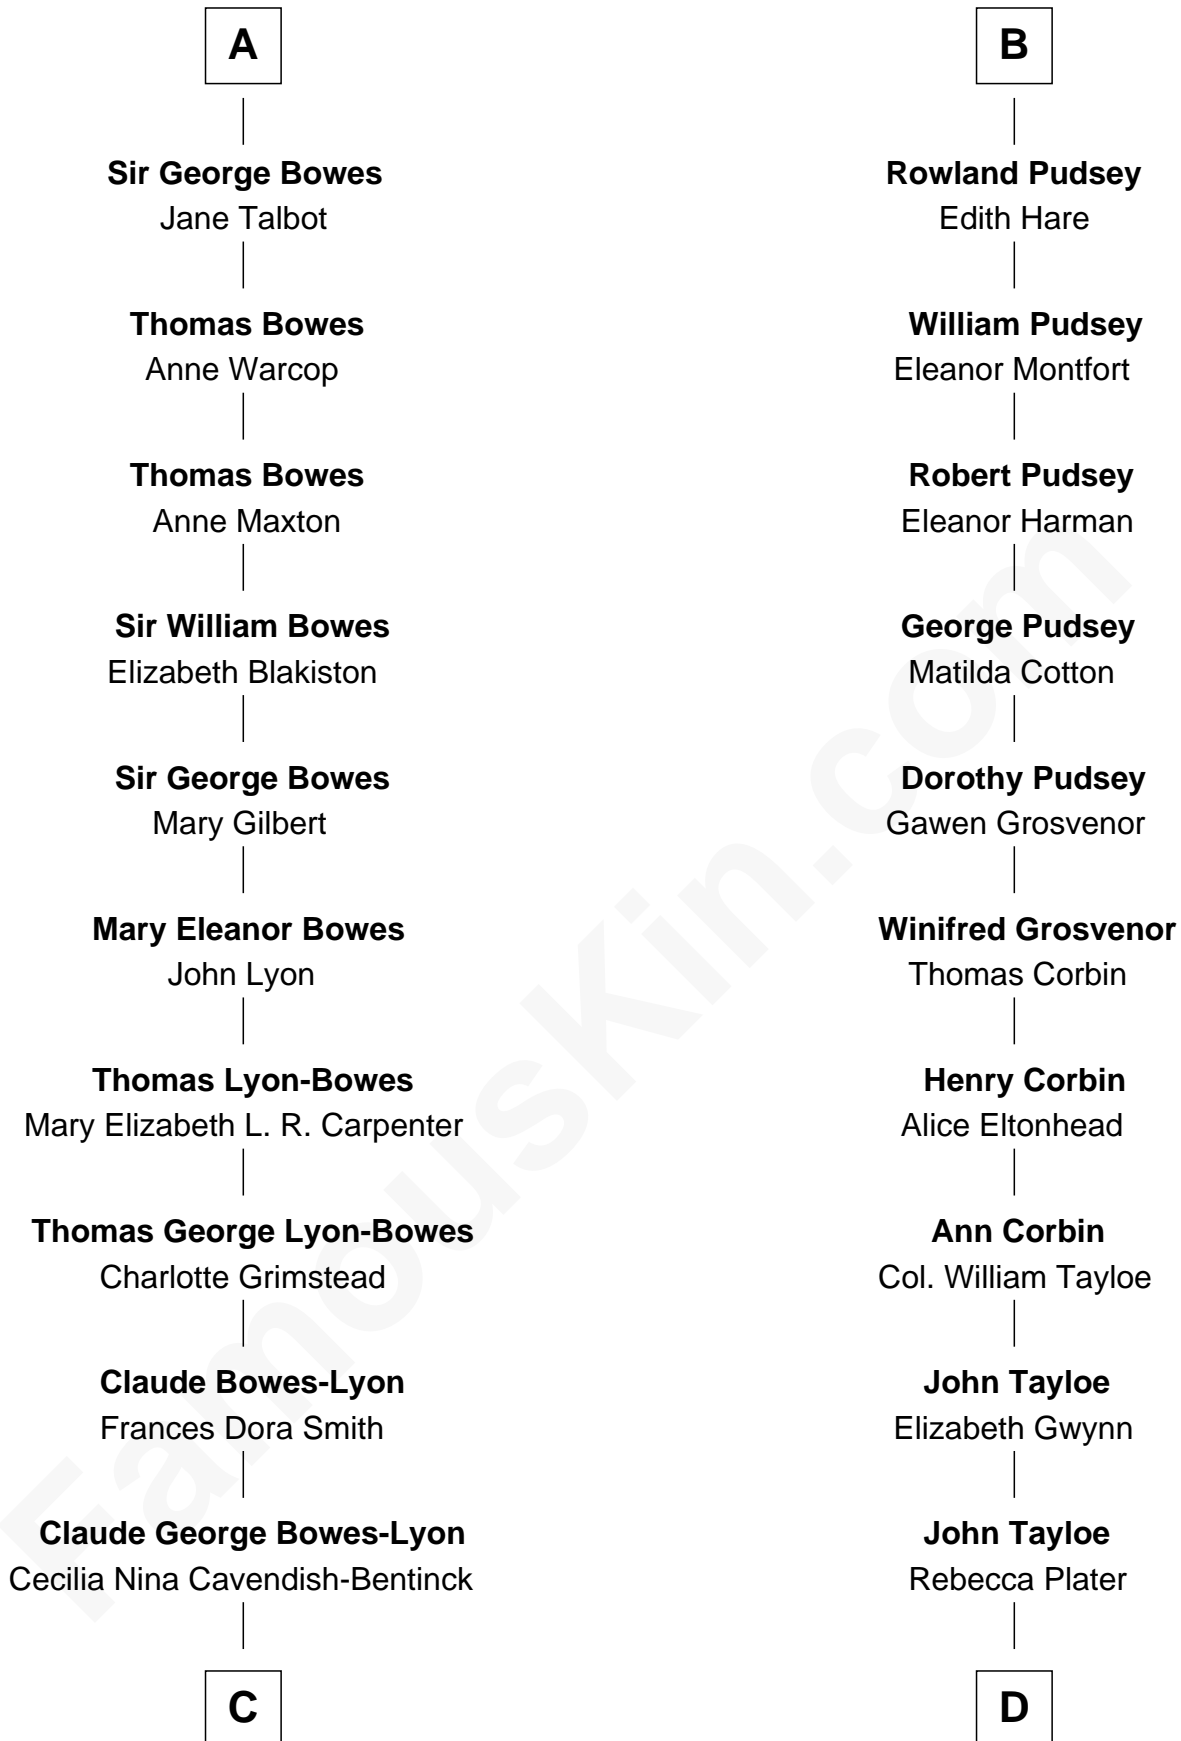

FamousKin.com Relationship Chart of

Prince Harry
Duke of Sussex

20th cousin of

Henry Lloyd
40th Governor of Maryland

Sir Geoffrey le Scrope
Ivetta de Ros

C

Elizabeth Bowes-Lyon

George VI, King of the United Kingdom

Elizabeth II, Queen of the United Kingdom

Prince Philip of Edinburgh

Charles III, King of the United Kingdom

Princess Diana Frances Spencer

Prince Harry

Duke of Sussex

D

Elizabeth Tayloe

Col. Edward Lloyd

Col. Edward Lloyd

Sally Scott Murray

Daniel Lloyd

Catherine Henry

Henry Lloyd

40th Governor of Maryland