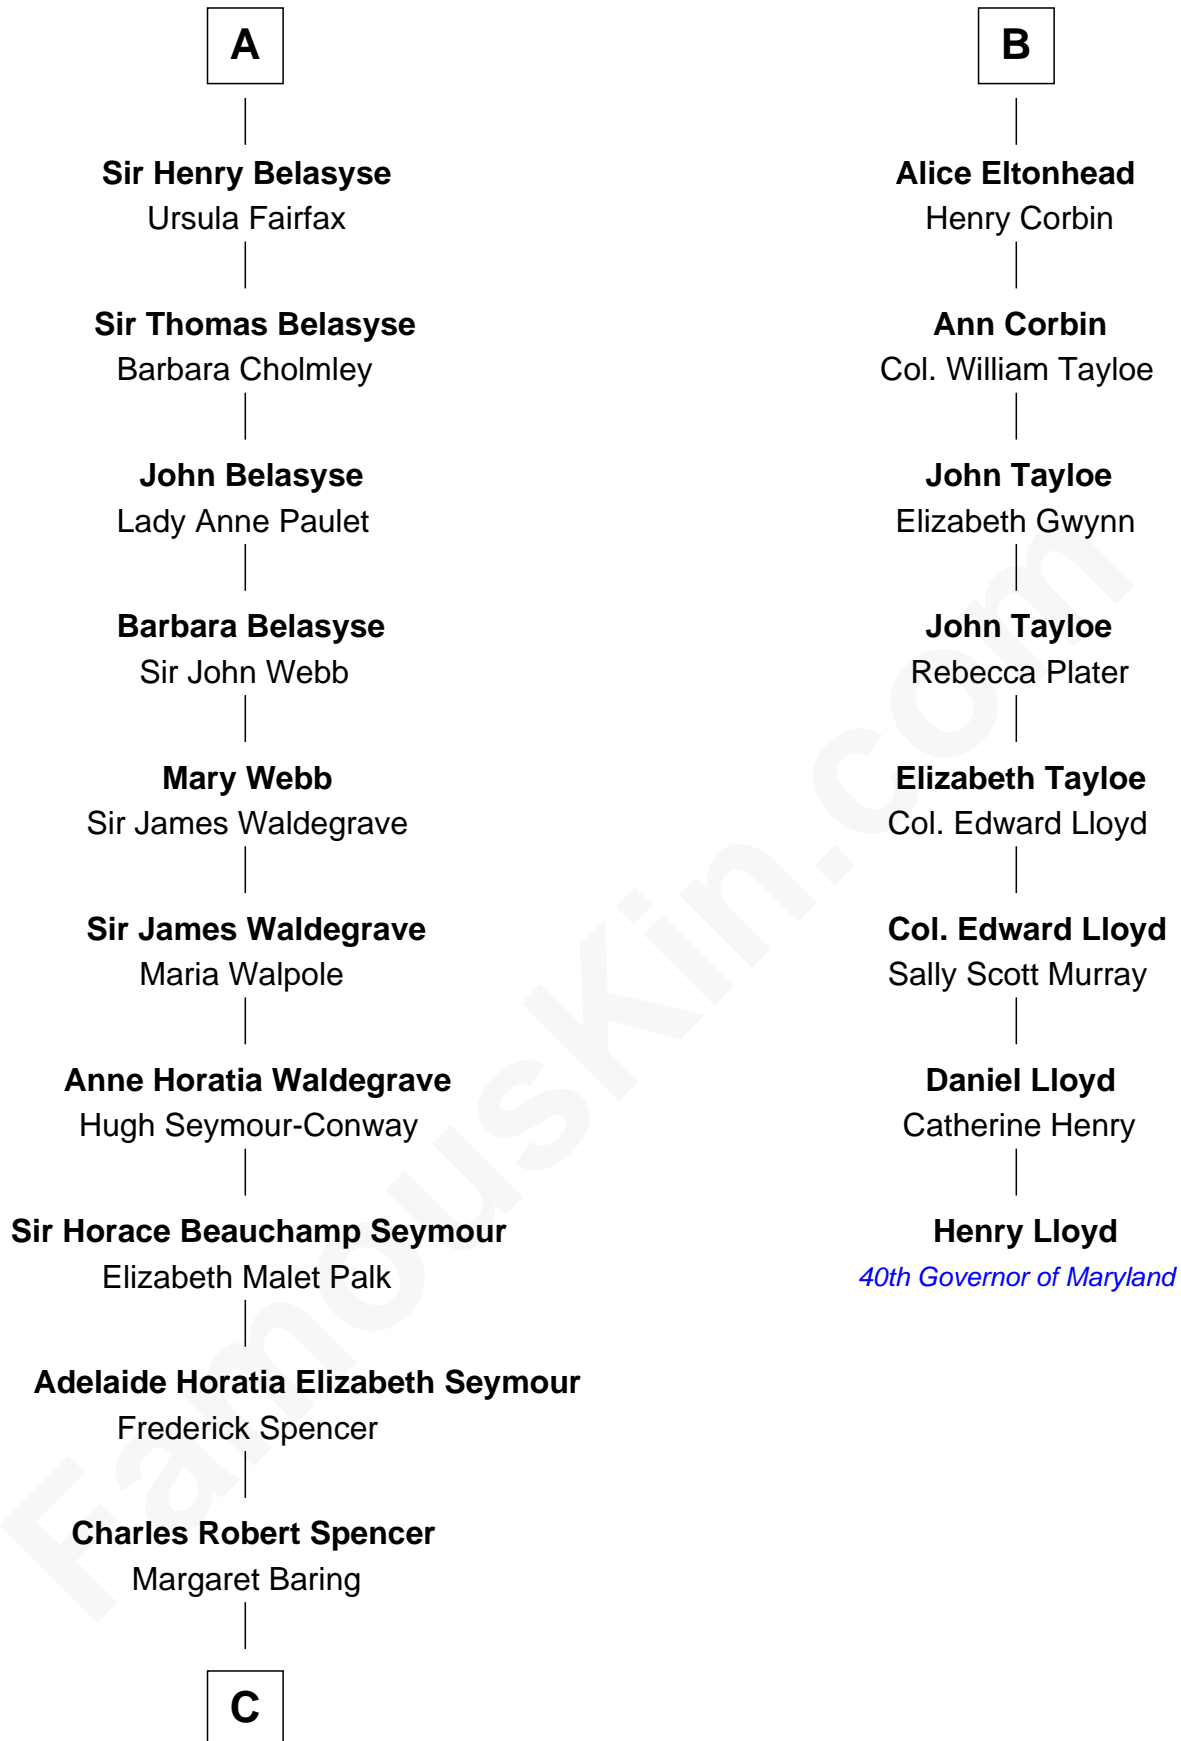

FamousKin.com Relationship Chart of

Prince Harry
Duke of Sussex

14th cousin 6 times removed of

Henry Lloyd
40th Governor of Maryland

Sir Nicholas Harington
Isabel English

C

Albert Edward John Spencer

Cynthia Elinor Beatrix Hamilton

Edward John Spencer

Frances Ruth Burke Roche

Princess Diana Frances Spencer

Charles III, King of the United Kingdom

Prince Harry

Duke of Sussex

FamousKin.com