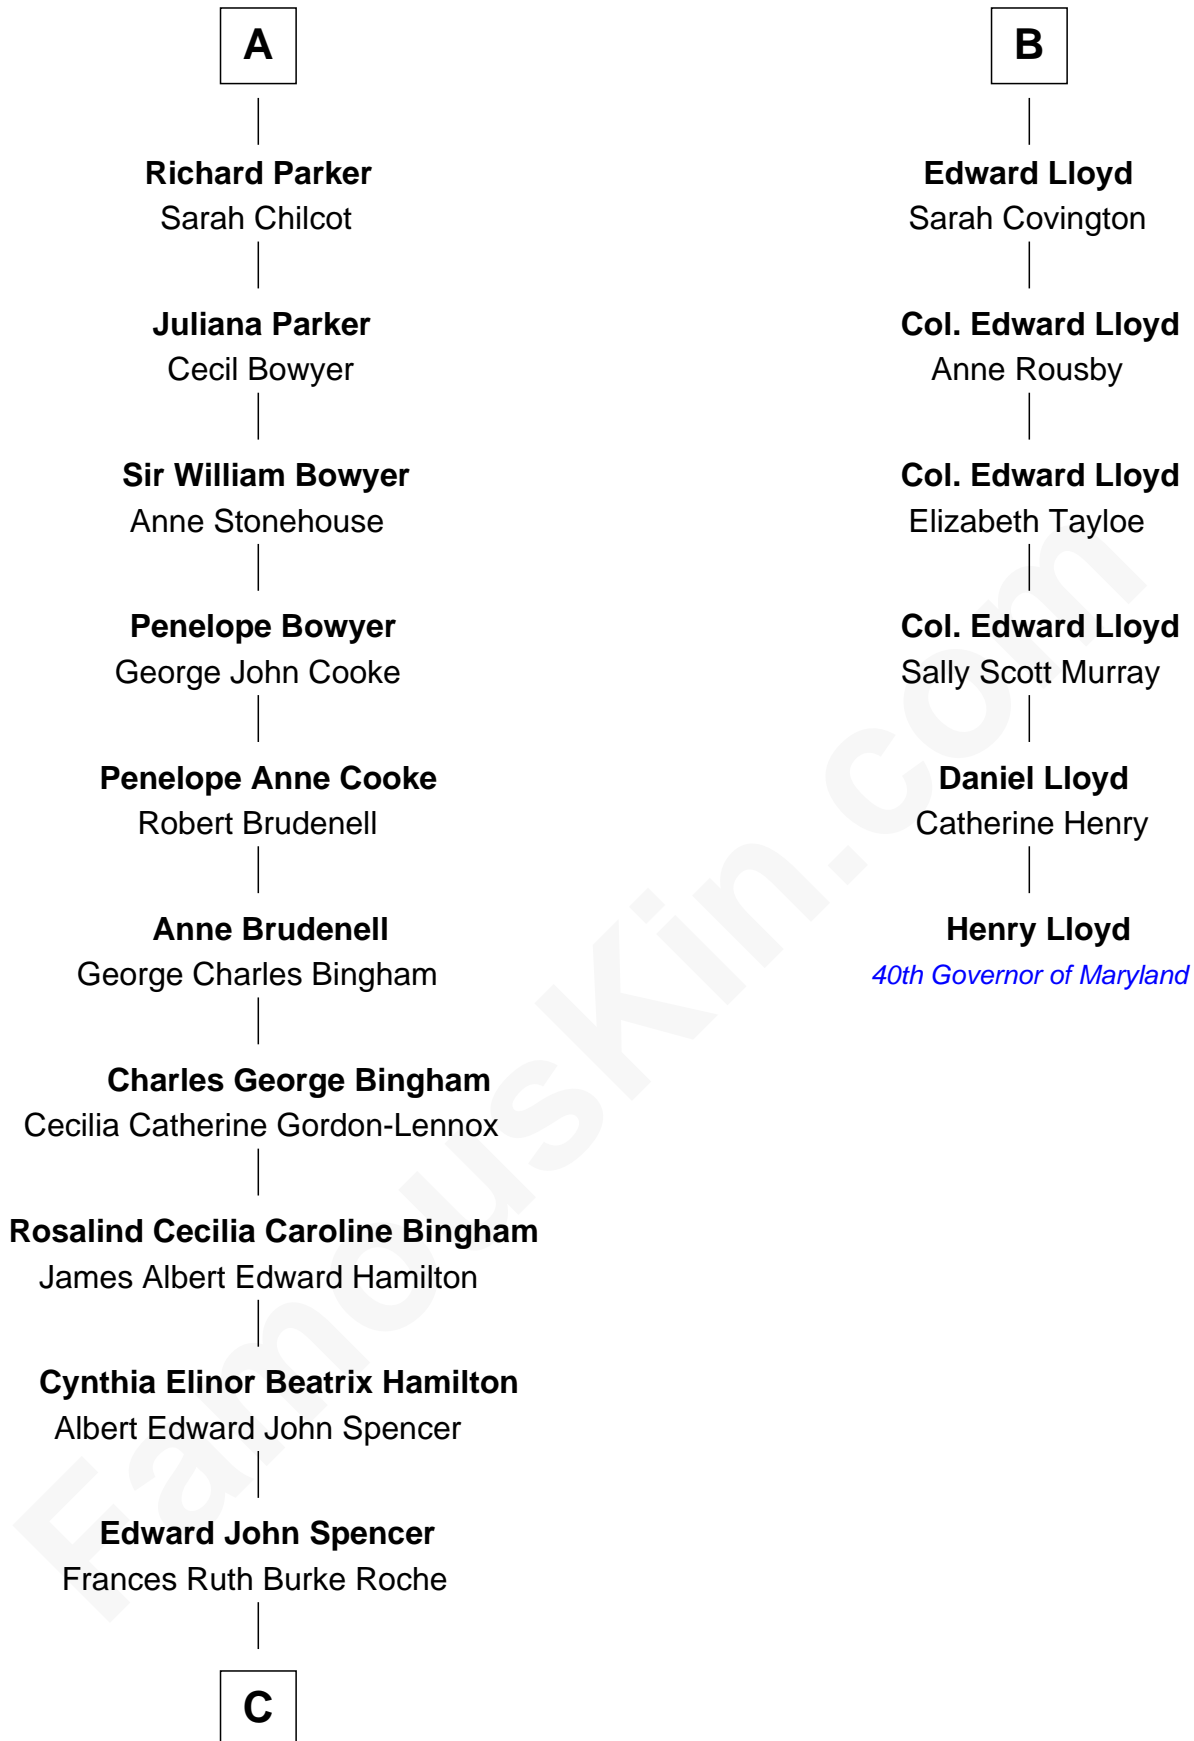

FamousKin.com Relationship Chart of

Prince Harry
Duke of Sussex

12th cousin 6 times removed of

Henry Lloyd
40th Governor of Maryland

Sir John Stanley
Elizabeth Weever

C

Princess Diana Frances Spencer
Charles III, King of the United Kingdom