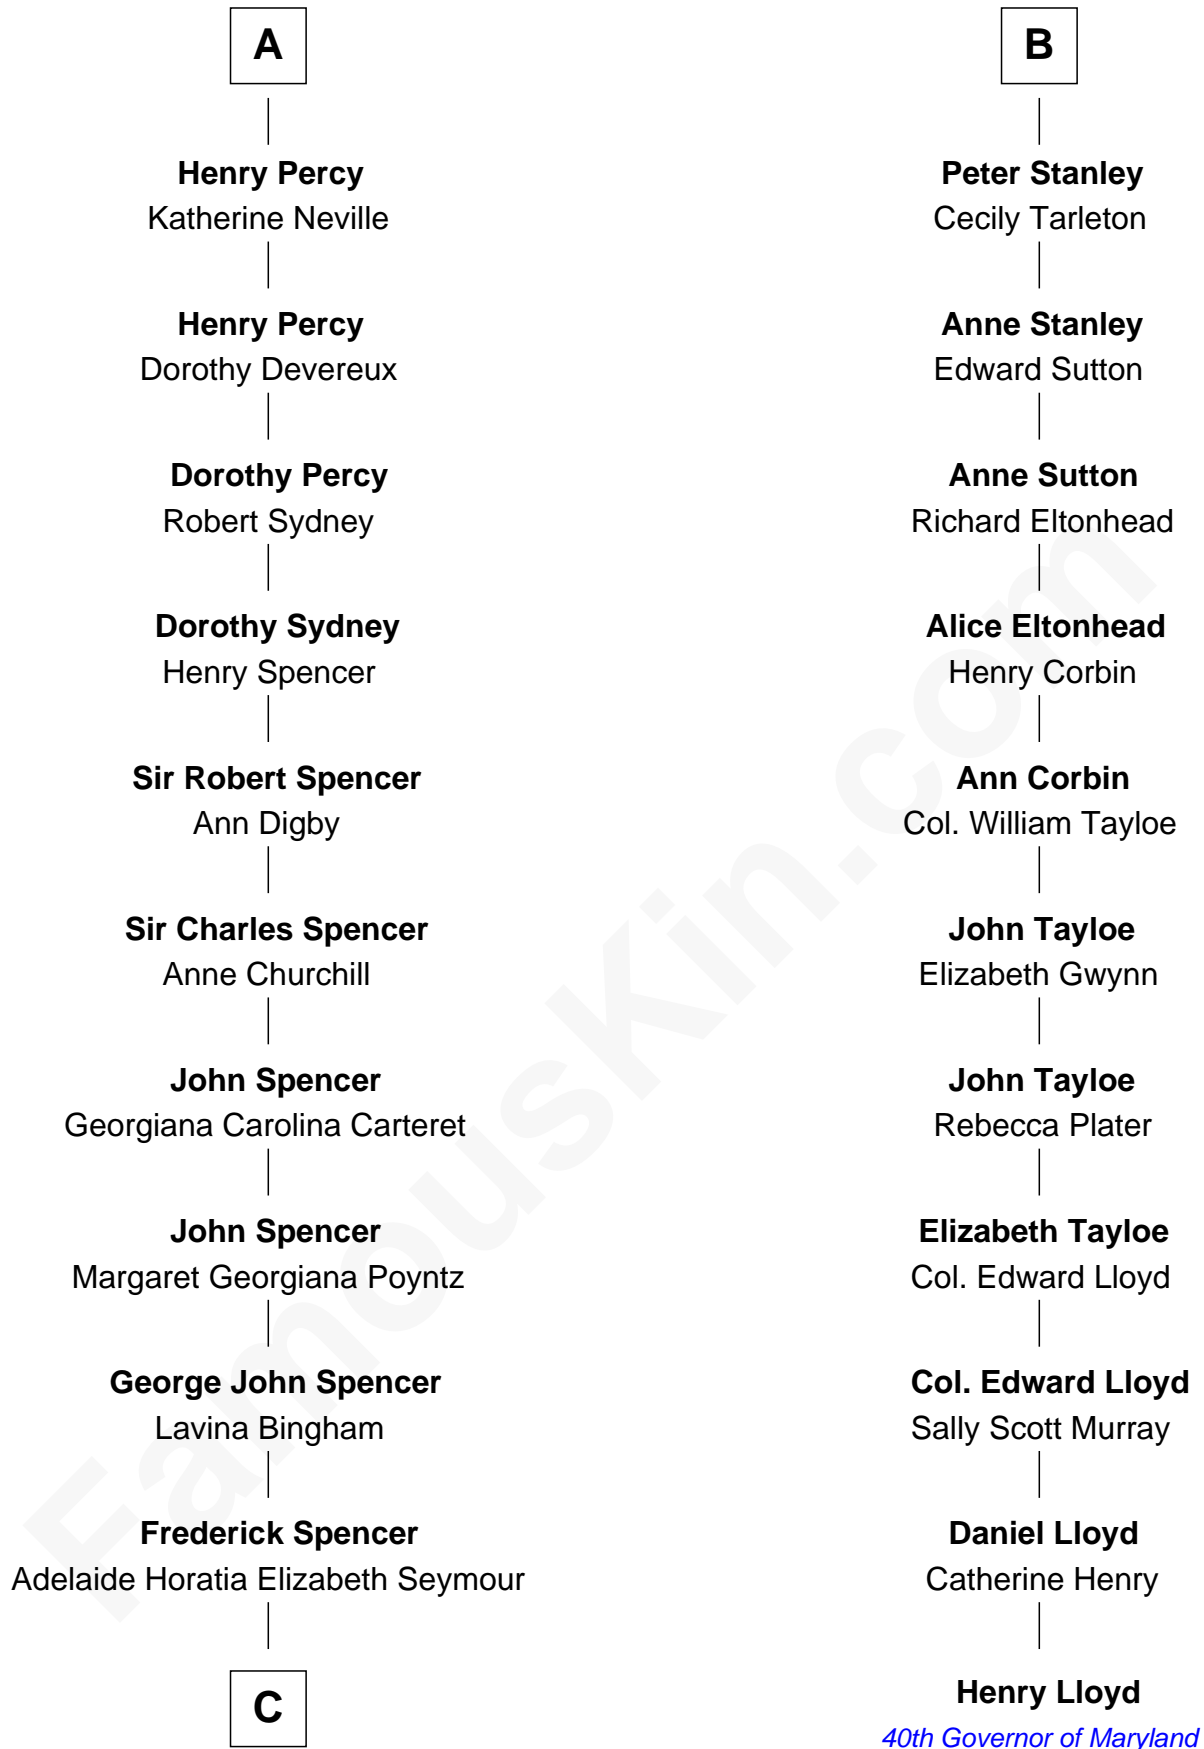

FamousKin.com Relationship Chart of

Prince Harry
Duke of Sussex

17th cousin 4 times removed of

Henry Lloyd
40th Governor of Maryland

Sir Robert de Holland
Maude la Zouche

C

—
Charles Robert Spencer

Margaret Baring

—
Albert Edward John Spencer

Cynthia Elinor Beatrix Hamilton

—
Edward John Spencer

Frances Ruth Burke Roche

—
Princess Diana Frances Spencer

Charles III, King of the United Kingdom

—
Prince Harry

Duke of Sussex