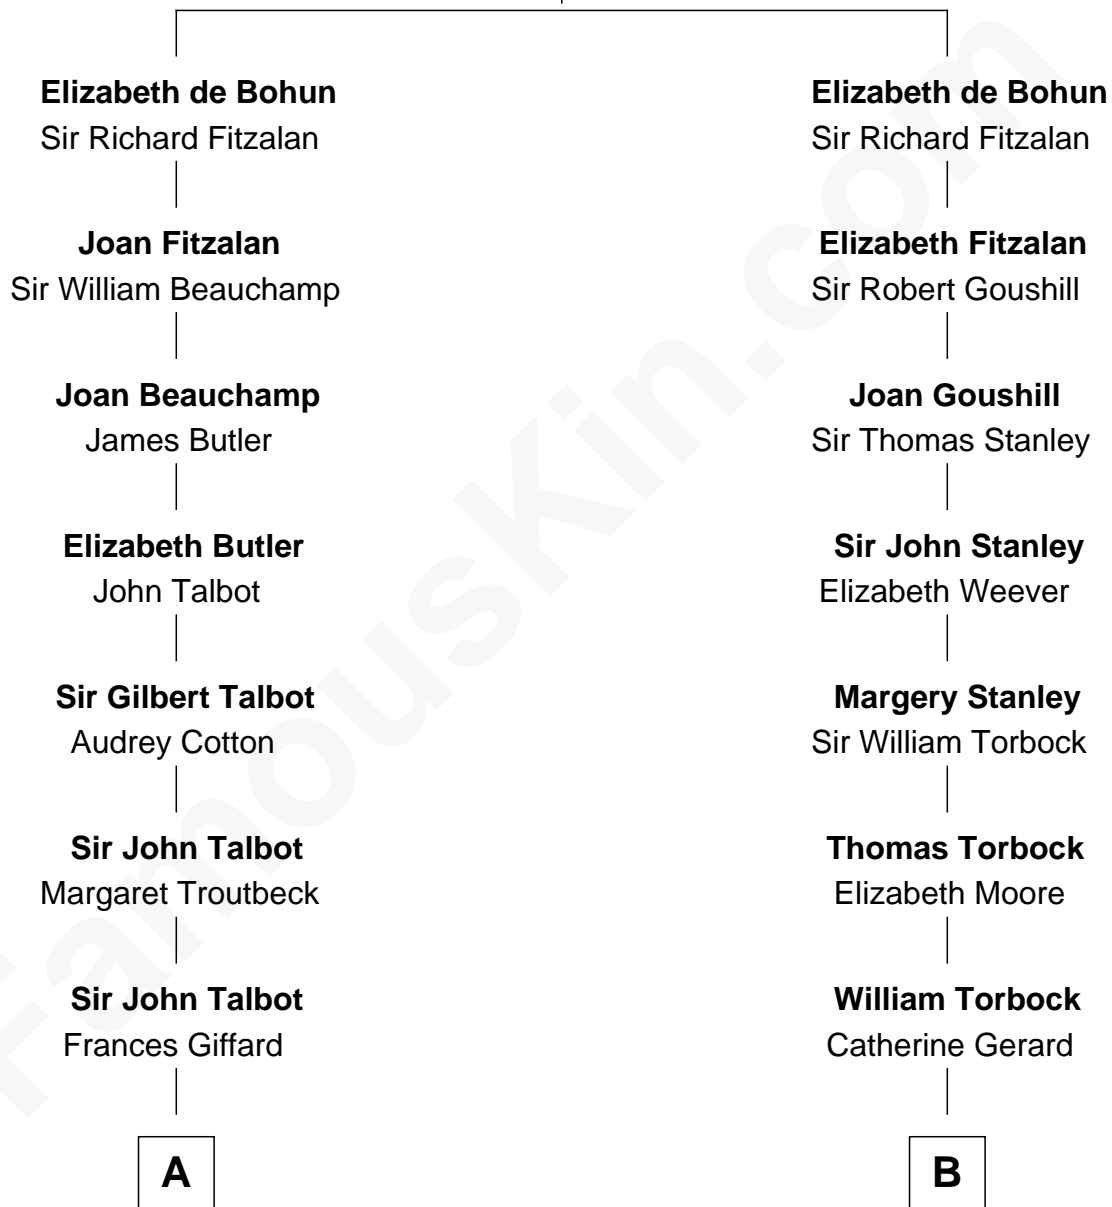

FamousKin.com Relationship Chart of

Prince Harry
Duke of Sussex

16th cousin 4 times removed of

Henry Lloyd
40th Governor of Maryland

Sir William de Bohun
Elizabeth de Badlesmere

C

Elizabeth Bowes-Lyon

George VI, King of the United Kingdom

Elizabeth II, Queen of the United Kingdom

Prince Philip of Edinburgh

Charles III, King of the United Kingdom

Princess Diana Frances Spencer

Prince Harry

Duke of Sussex

FamousKin.com