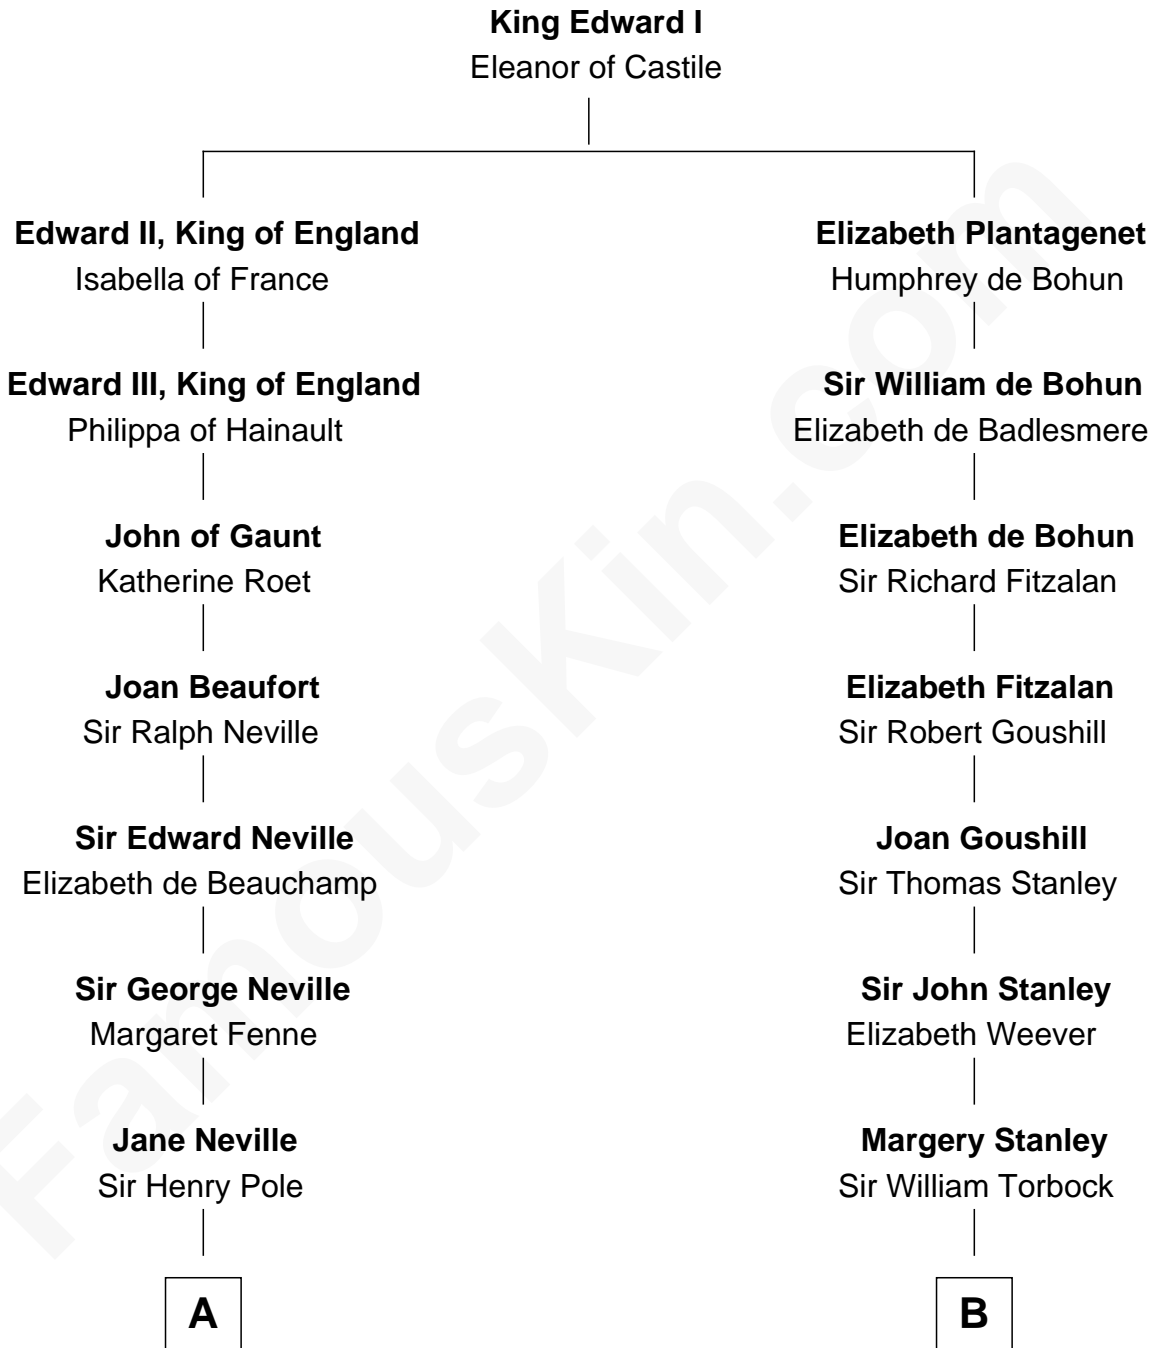

FamousKin.com Relationship Chart of

Prince Harry
Duke of Sussex

16th cousin 5 times removed of

Charles Goldsborough
16th Governor of Maryland

A

Katherine Pole
Sir Francis Hastings

Frances Hastings
Sir Henry Compton