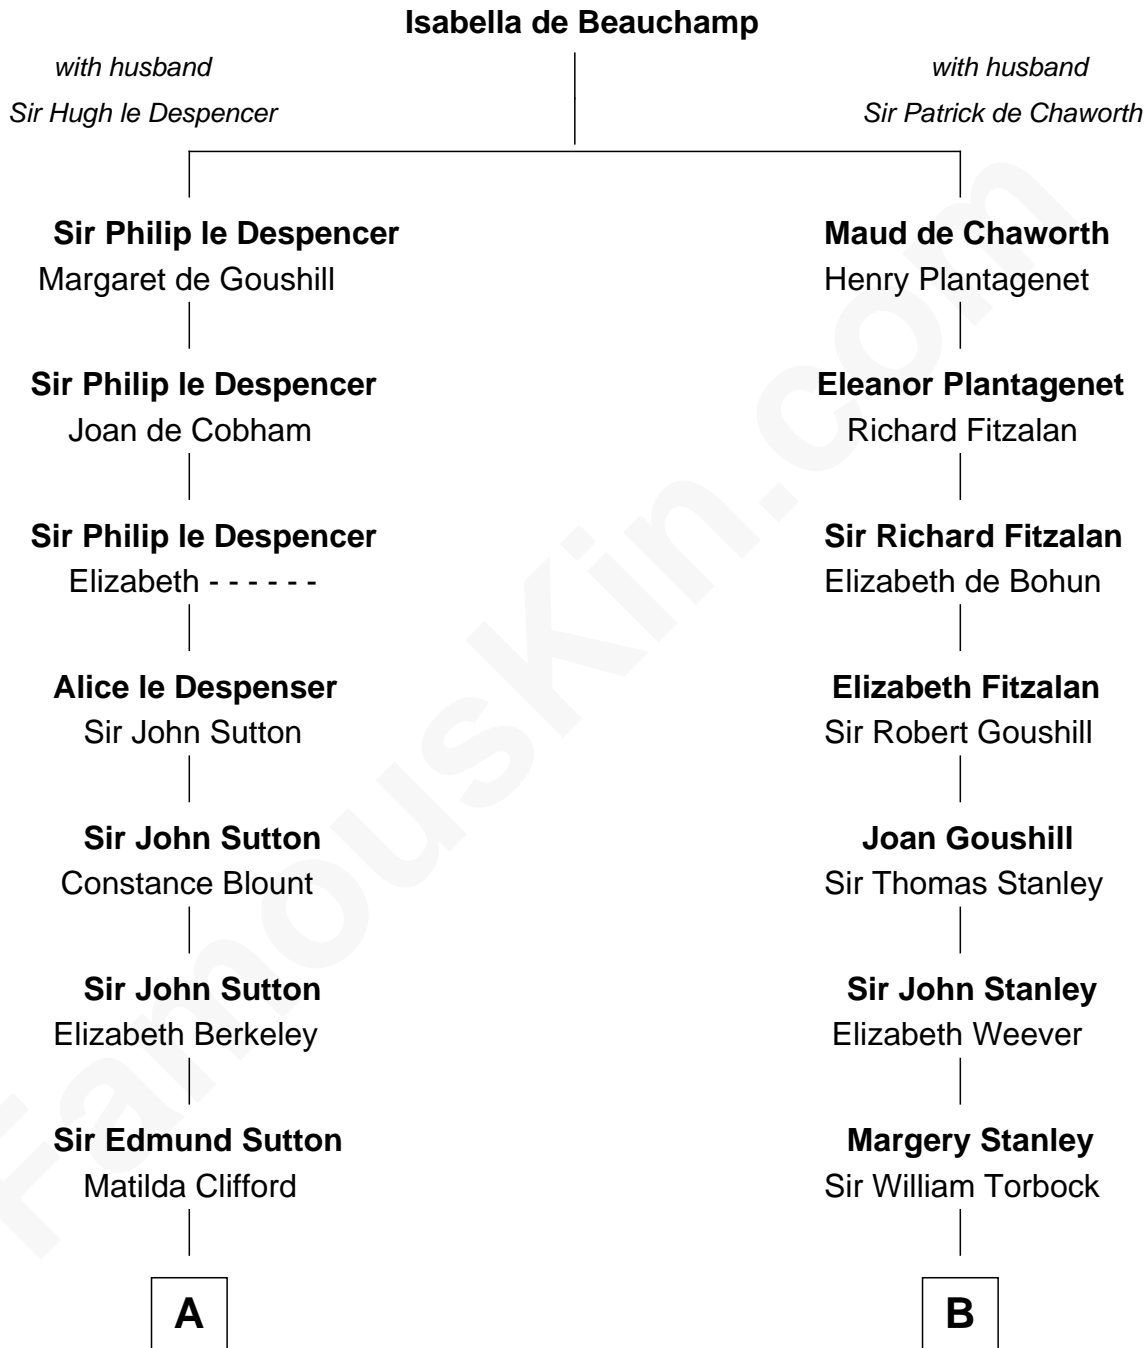

FamousKin.com

Relationship Chart of

Prince Harry

Duke of Sussex

16th cousin 5 times removed of

Charles Goldsborough
16th Governor of Maryland

C

—
Charles Robert Spencer

Margaret Baring

—
Albert Edward John Spencer

Cynthia Elinor Beatrix Hamilton

—
Edward John Spencer

Frances Ruth Burke Roche

—
Princess Diana Frances Spencer

Charles III, King of the United Kingdom

—
Prince Harry