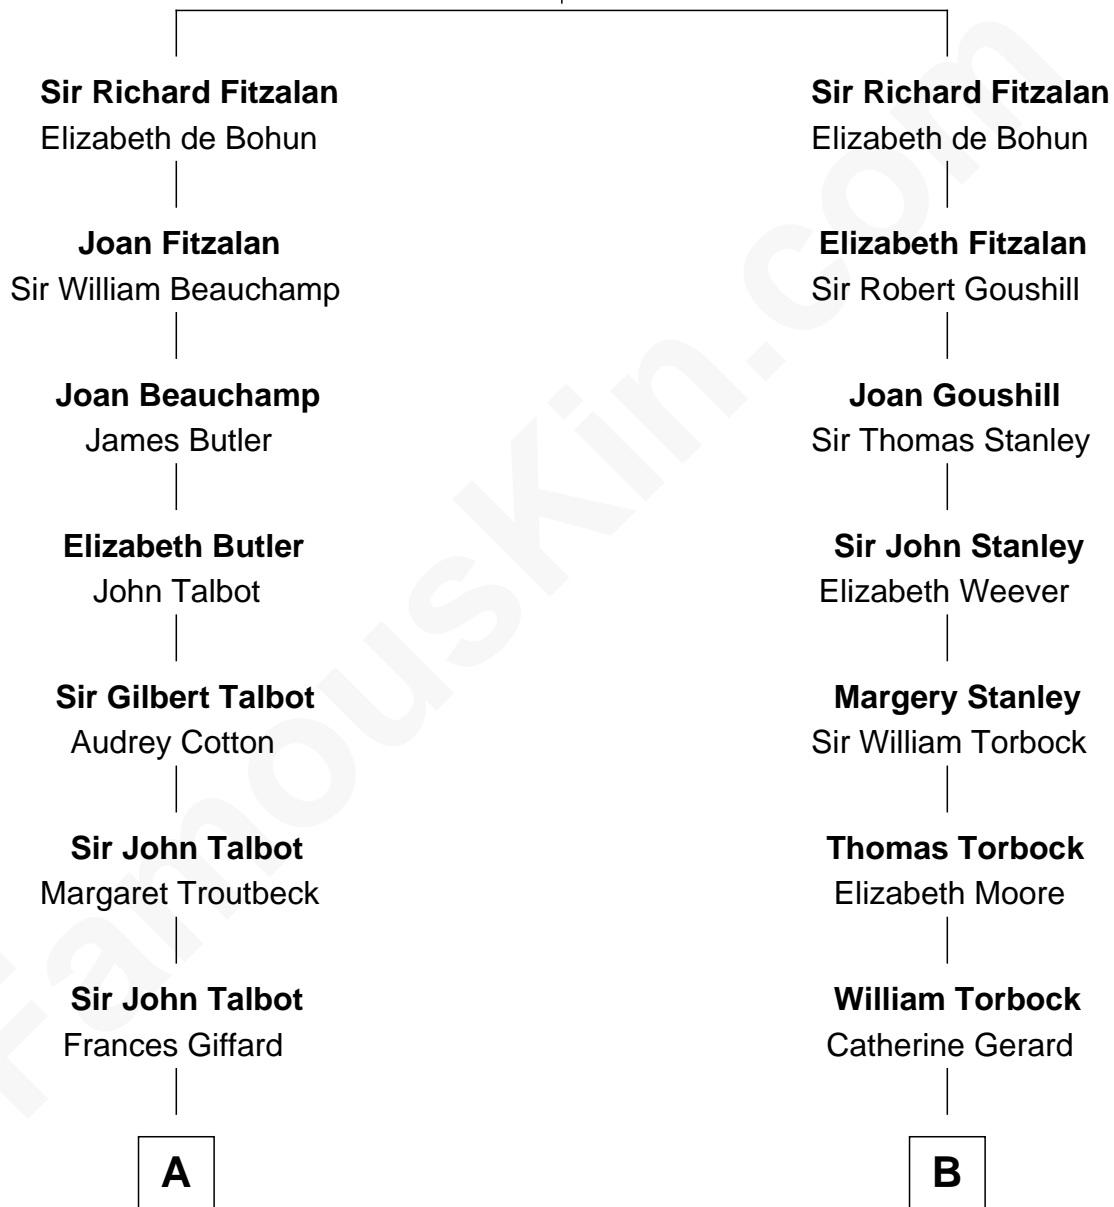

# FamousKin.com Relationship Chart of

**Prince Harry**  
*Duke of Sussex*

14th cousin 6 times removed of

**Charles Goldsborough**  
*16th Governor of Maryland*

**Richard Fitzalan**  
Eleanor Plantagenet

**C**

**Elizabeth Bowes-Lyon**

George VI, King of the United Kingdom

**Elizabeth II, Queen of the United Kingdom**

Prince Philip of Edinburgh

**Charles III, King of the United Kingdom**

Princess Diana Frances Spencer

**Prince Harry**

*Duke of Sussex*

FamousKin.com