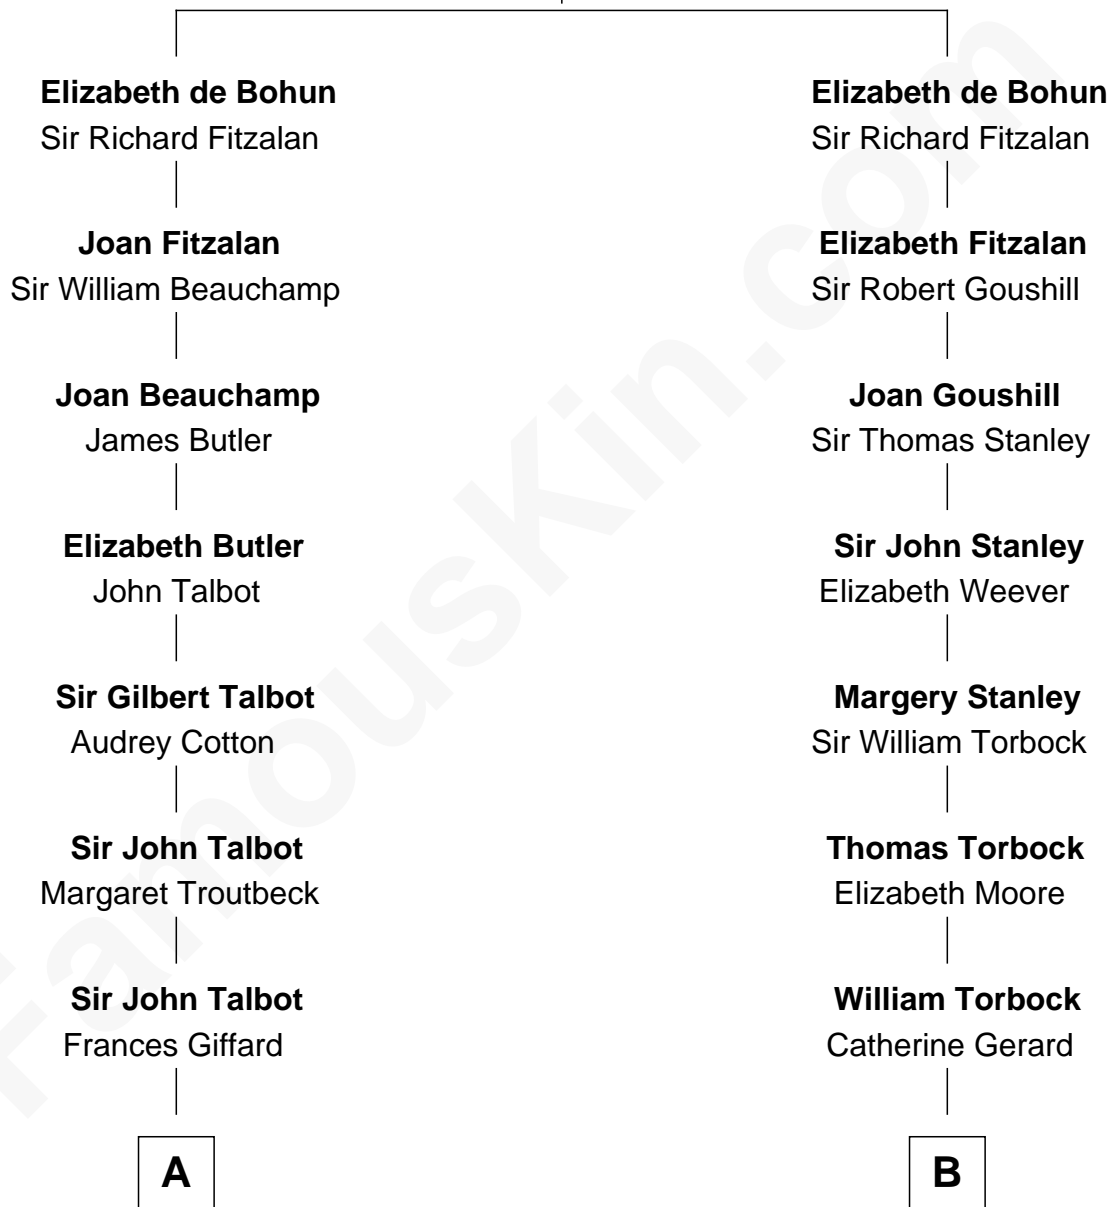

FamousKin.com Relationship Chart of

Prince Harry
Duke of Sussex

14th cousin 6 times removed of

Charles Goldsborough
16th Governor of Maryland

Sir William de Bohun
Elizabeth de Badlesmere

C

Elizabeth Bowes-Lyon

George VI, King of the United Kingdom

Elizabeth II, Queen of the United Kingdom

Prince Philip of Edinburgh

Charles III, King of the United Kingdom

Princess Diana Frances Spencer

Prince Harry

Duke of Sussex

FamousKin.com