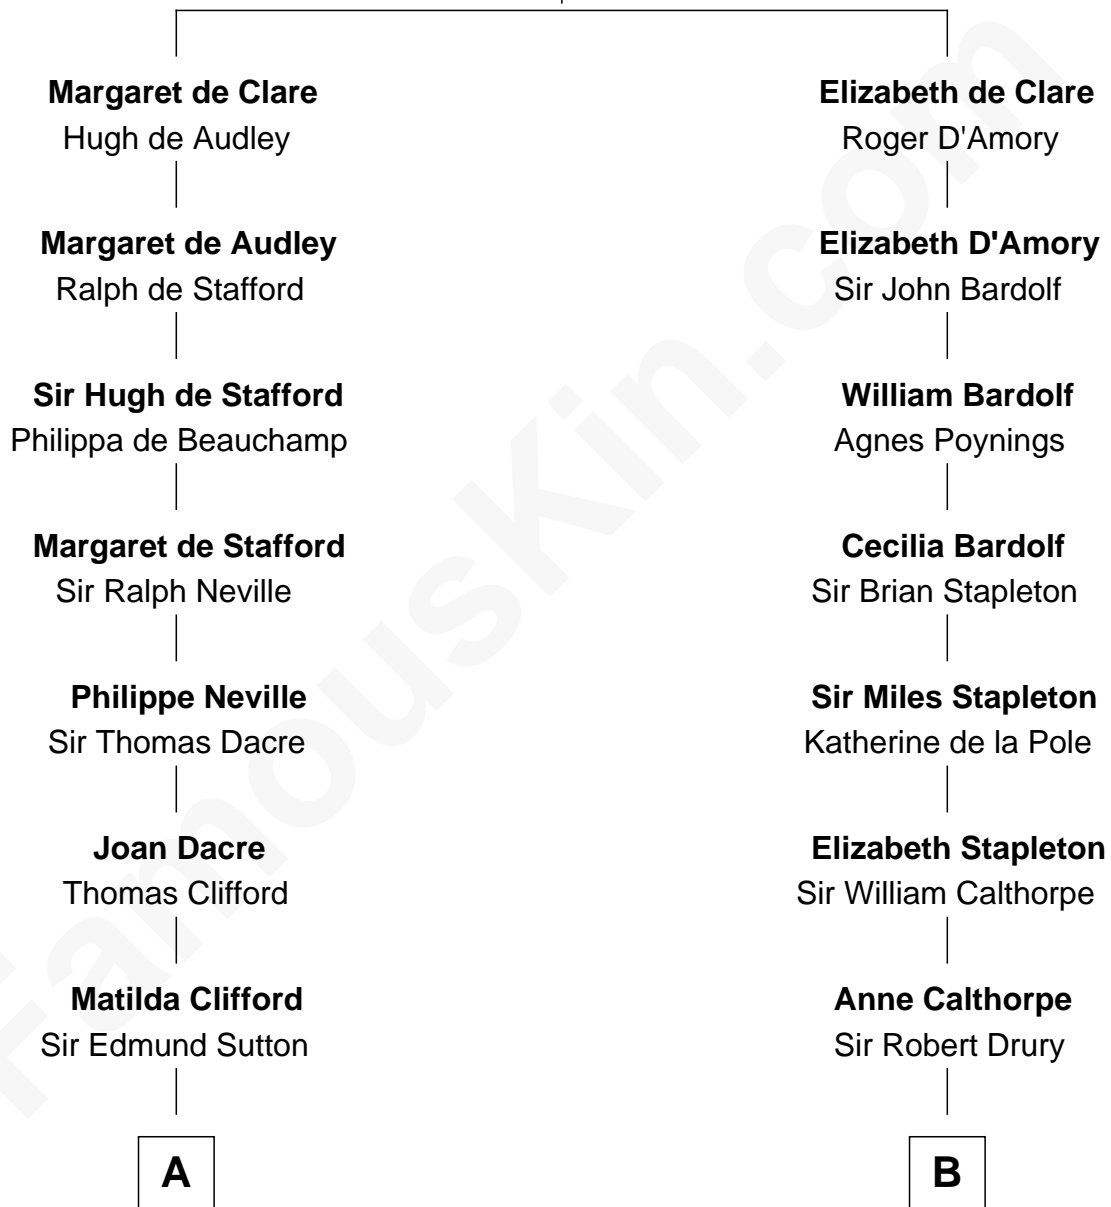

# FamousKin.com Relationship Chart of

**Prince Harry**

*Duke of Sussex*

16th cousin 5 times removed of

**Charles Carnan Ridgely**

*15th Governor of Maryland*

**Sir Gilbert de Clare**

Joan of Acre

**C**

—  
**Charles Robert Spencer**

Margaret Baring

—  
**Albert Edward John Spencer**

Cynthia Elinor Beatrix Hamilton

—  
**Edward John Spencer**

Frances Ruth Burke Roche

—  
**Princess Diana Frances Spencer**

Charles III, King of the United Kingdom

—  
**Prince Harry**

*Duke of Sussex*