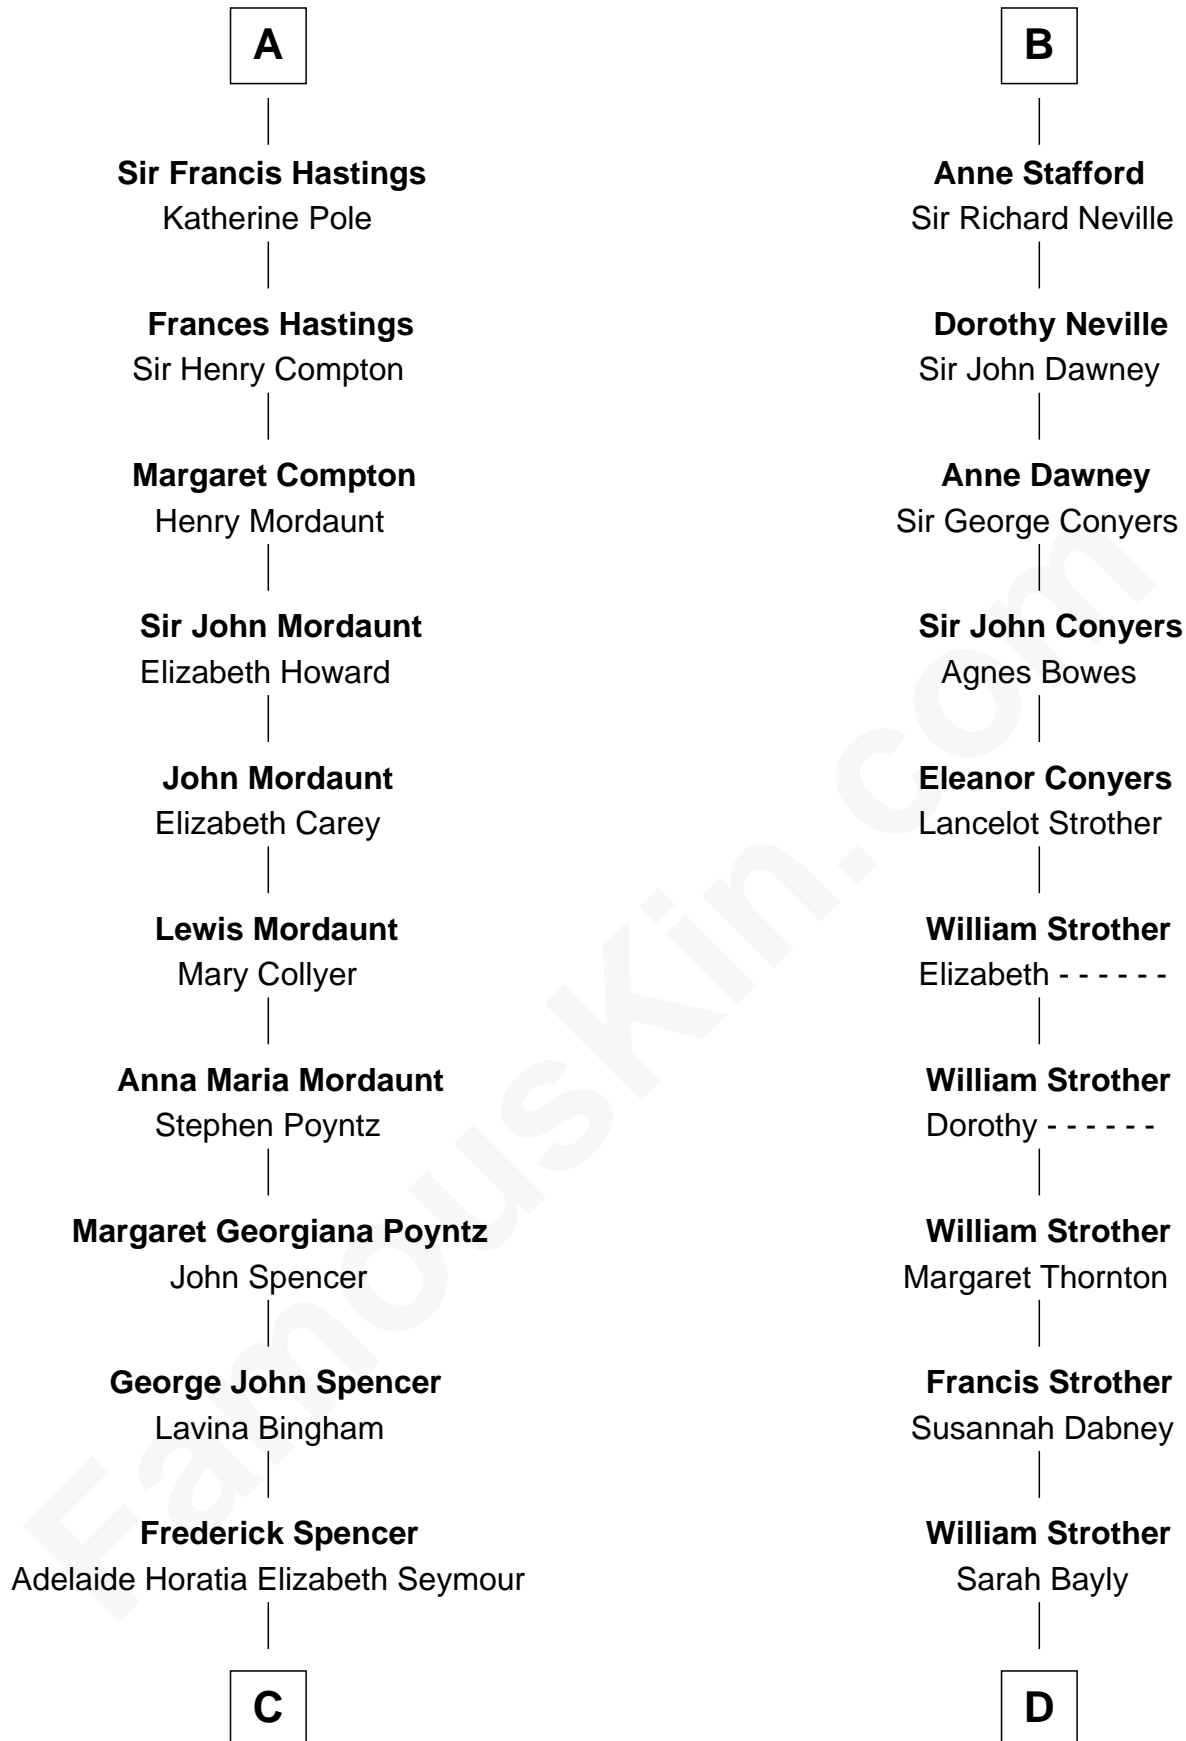

FamousKin.com Relationship Chart of

Prince Harry
Duke of Sussex

18th cousin 3 times removed of

Zachary Taylor
12th U.S. President

John de Botetourte
Maud FitzThomas

Elizabeth de Botetourte

William de Latimer

Sir Warin Trussell

Maud Trussell

Sir John de Hastang

Maud de Hastang

Ralph Stafford

Sir Humphrey Stafford

Elizabeth Burdet

Sir Humphrey Stafford

Eleanor Aylesbury

Humphrey Stafford

Katherine Fray

B

C

Charles Robert Spencer

Margaret Baring

Albert Edward John Spencer