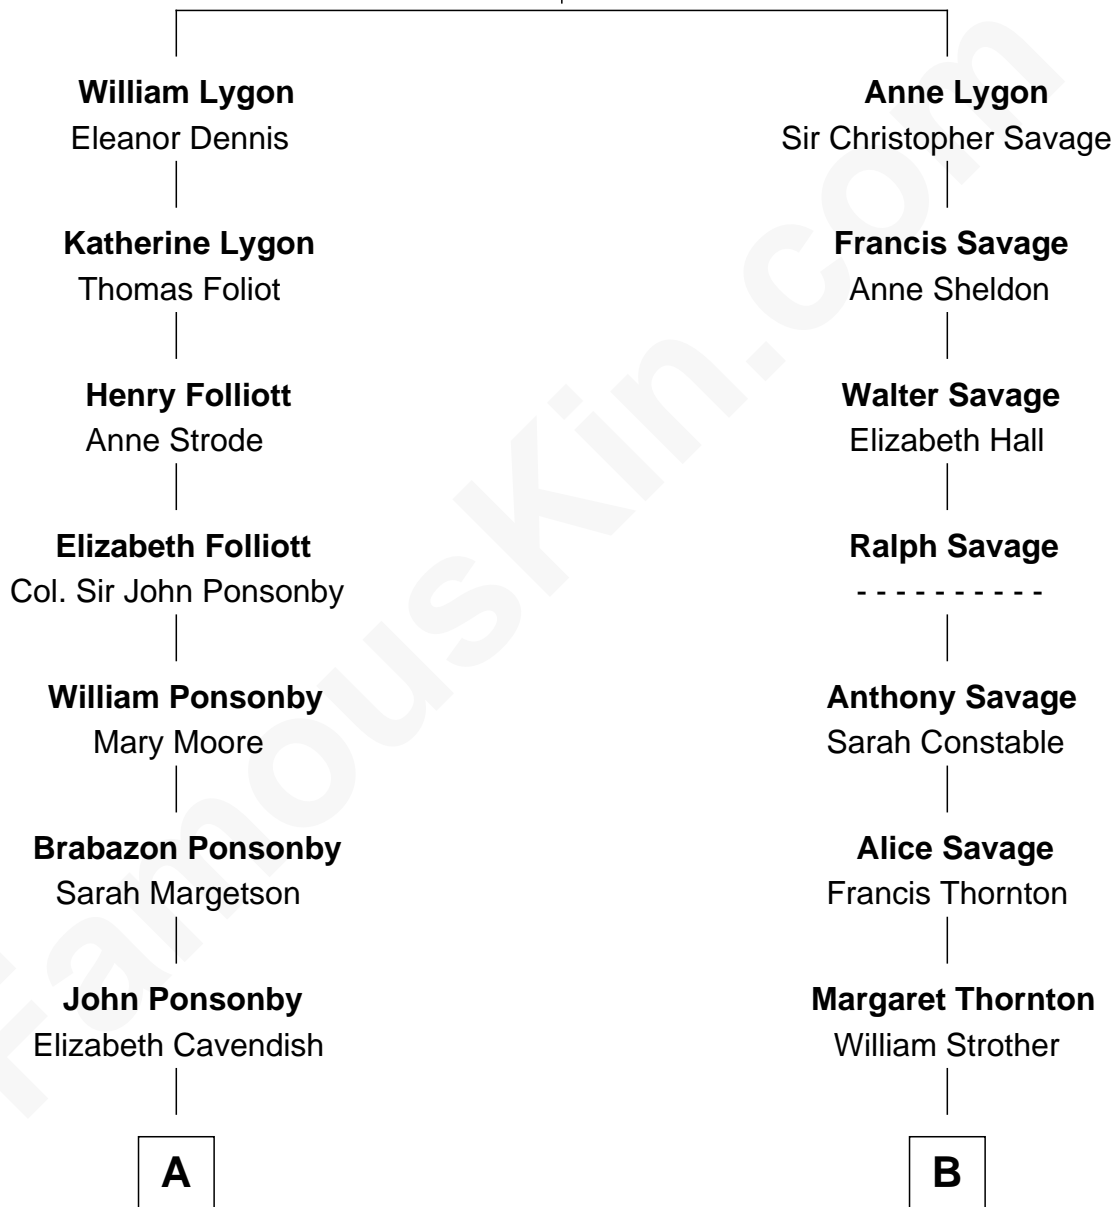

# FamousKin.com Relationship Chart of

**Prince Harry**  
*Duke of Sussex*

10th cousin 5 times removed of

**Zachary Taylor**  
*12th U.S. President*

**Sir Richard Lygon**  
Margaret Greville

**A**

**William Brabazon Ponsonby**

Louisa Molesworth

**Mary Elizabeth Ponsonby**

Charles Grey

**Elizabeth Grey**

John Crocker Bulteel

**Louisa Emily Charlotte Bulteel**

Edward Charles Baring

**Margaret Baring**

Charles Robert Spencer

**Albert Edward John Spencer**

Cynthia Elinor Beatrix Hamilton

**Edward John Spencer**

Frances Ruth Burke Roche

**Princess Diana Frances Spencer**

Charles III, King of the United Kingdom

**Prince Harry**

*Duke of Sussex*

**B**

**Francis Strother**

Susannah Dabney

**William Strother**

Sarah Bayly

**Sarah Dabney Strother**