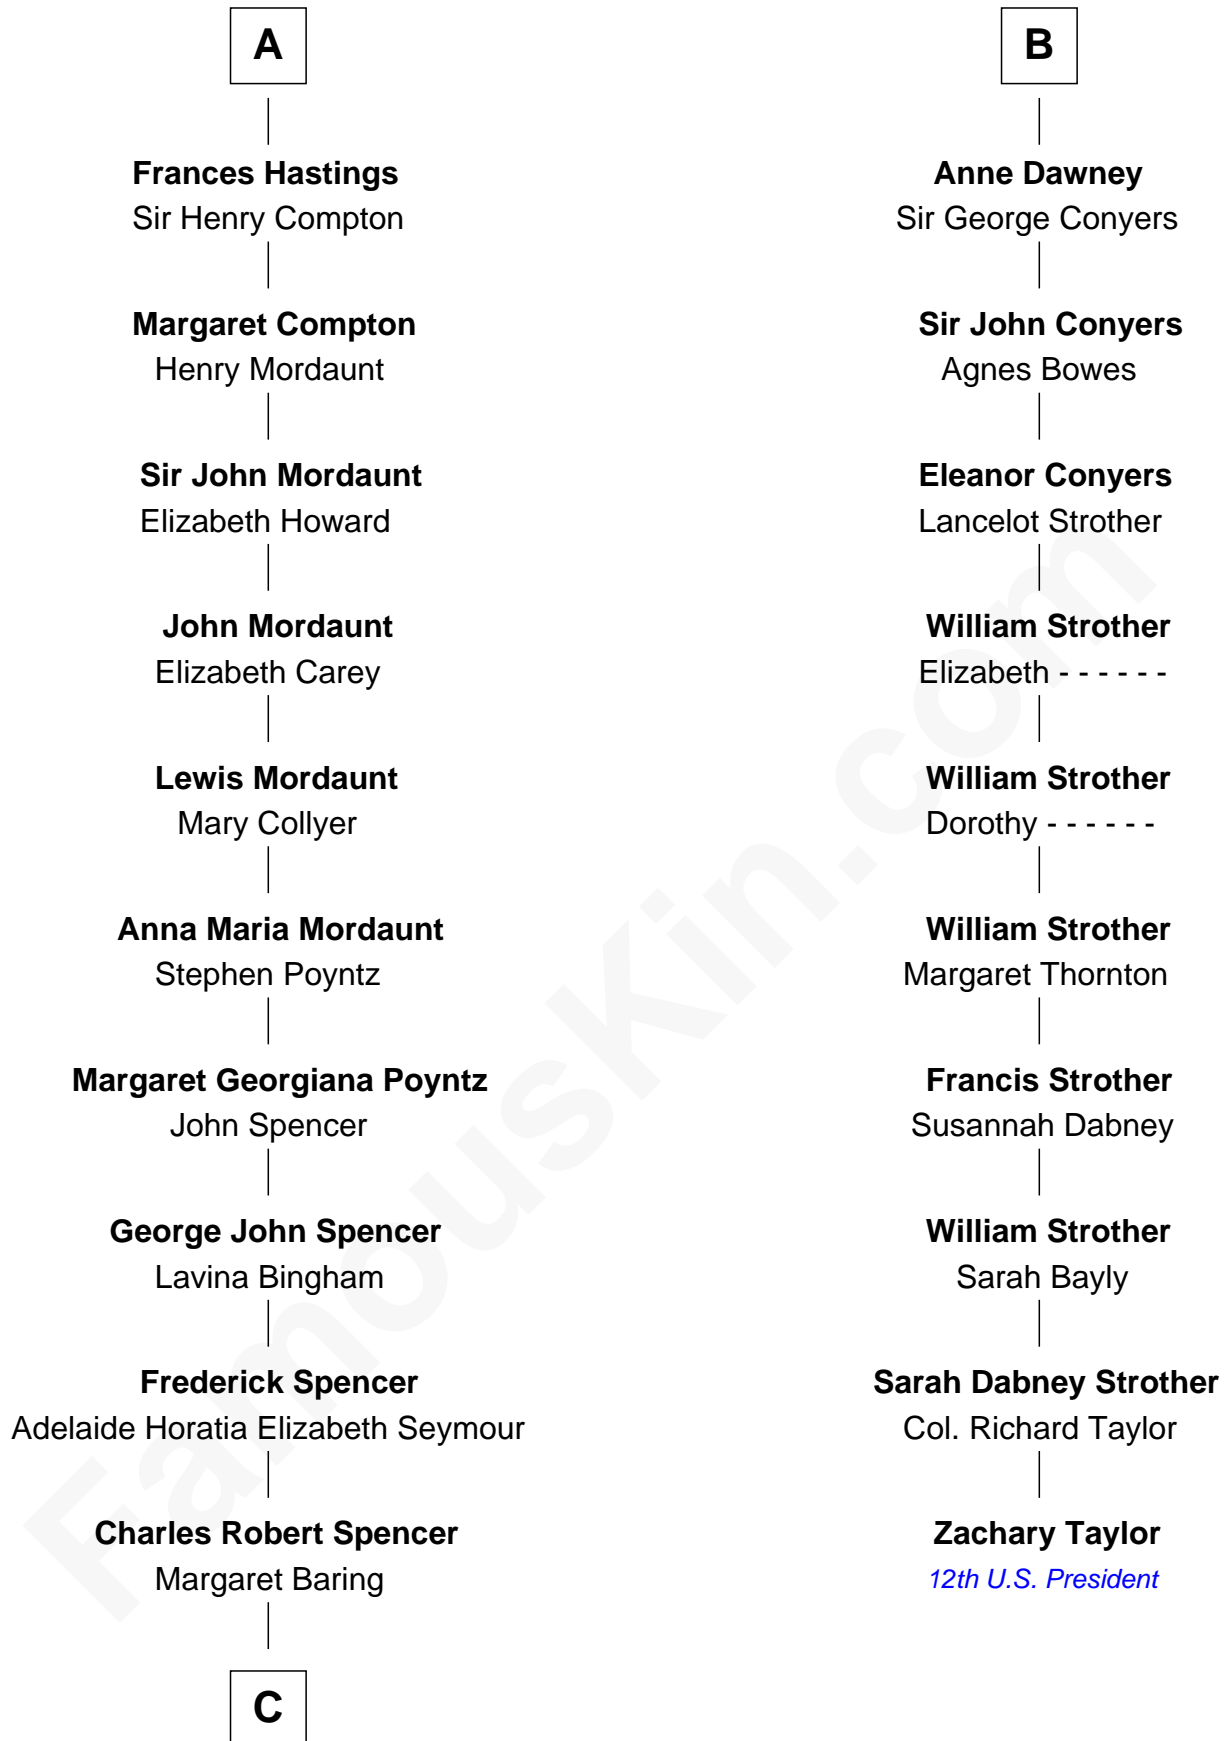

FamousKin.com Relationship Chart of

Prince Harry
Duke of Sussex

16th cousin 4 times removed of

Zachary Taylor
12th U.S. President

Sir Henry de Percy
Eleanor de Arundel

C

—
Albert Edward John Spencer

Cynthia Elinor Beatrix Hamilton

—
Edward John Spencer

Frances Ruth Burke Roche

—
Princess Diana Frances Spencer

Charles III, King of the United Kingdom

—
Prince Harry

Duke of Sussex

FamousKin.com