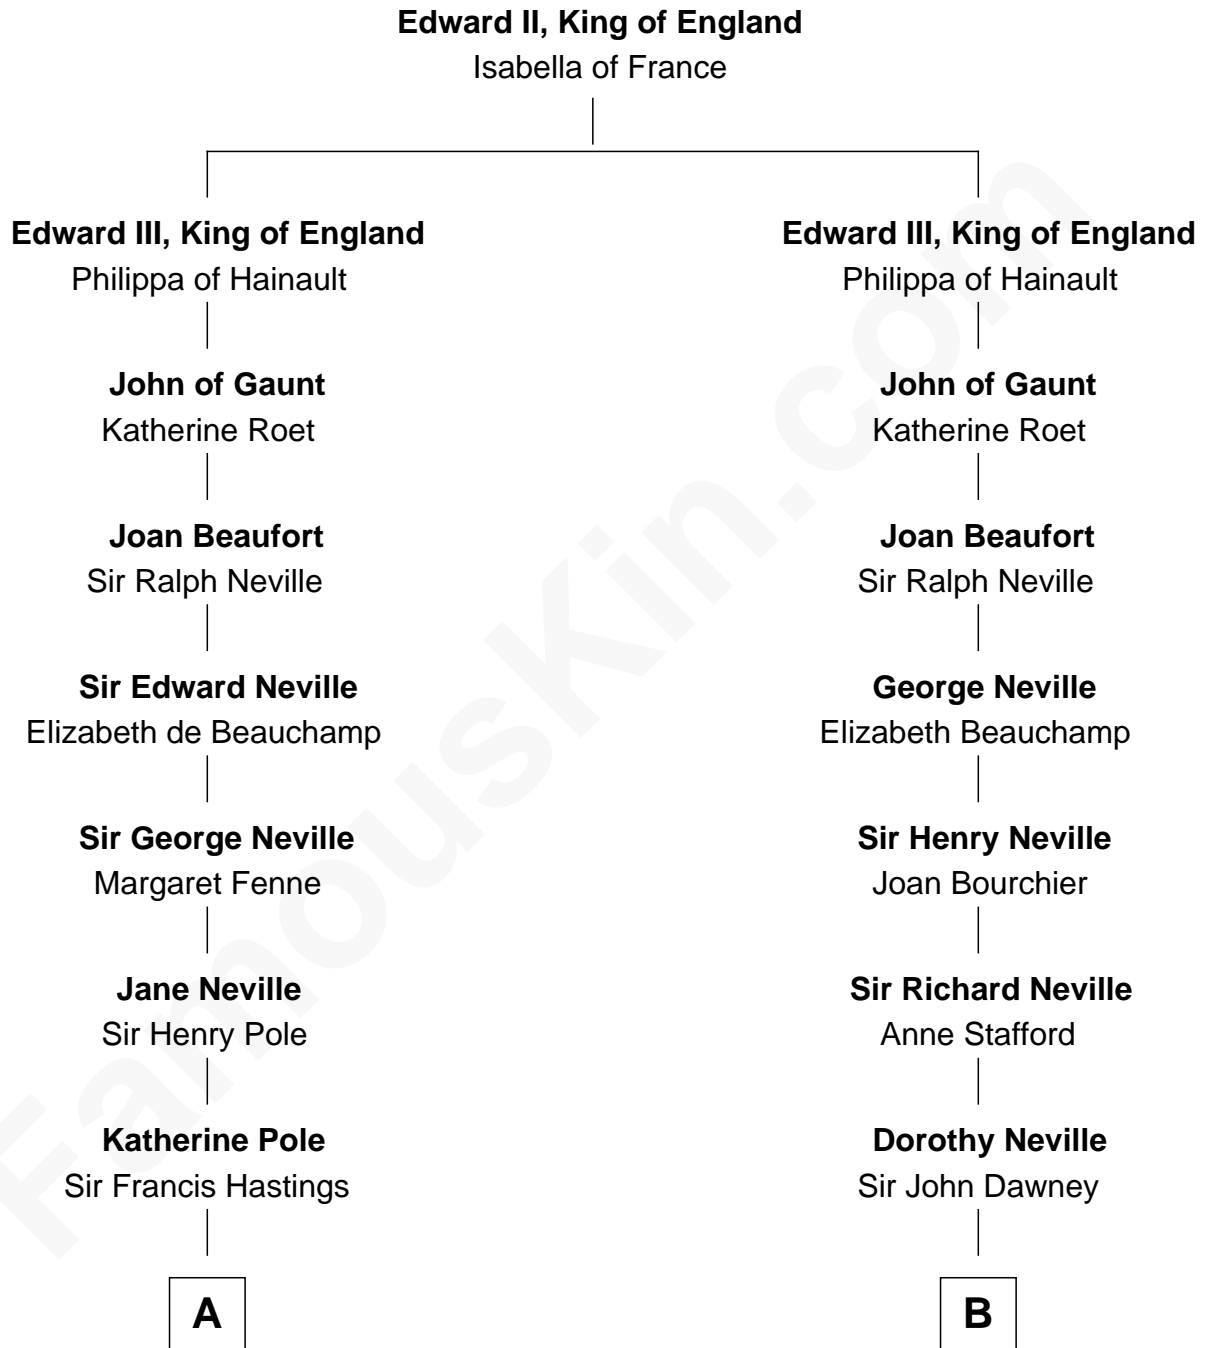

FamousKin.com Relationship Chart of

Prince Harry
Duke of Sussex

16th cousin 4 times removed of

Zachary Taylor
12th U.S. President

C

—
Albert Edward John Spencer

Cynthia Elinor Beatrix Hamilton

—
Edward John Spencer

Frances Ruth Burke Roche

—
Princess Diana Frances Spencer

Charles III, King of the United Kingdom

—
Prince Harry

Duke of Sussex

FamousKin.com