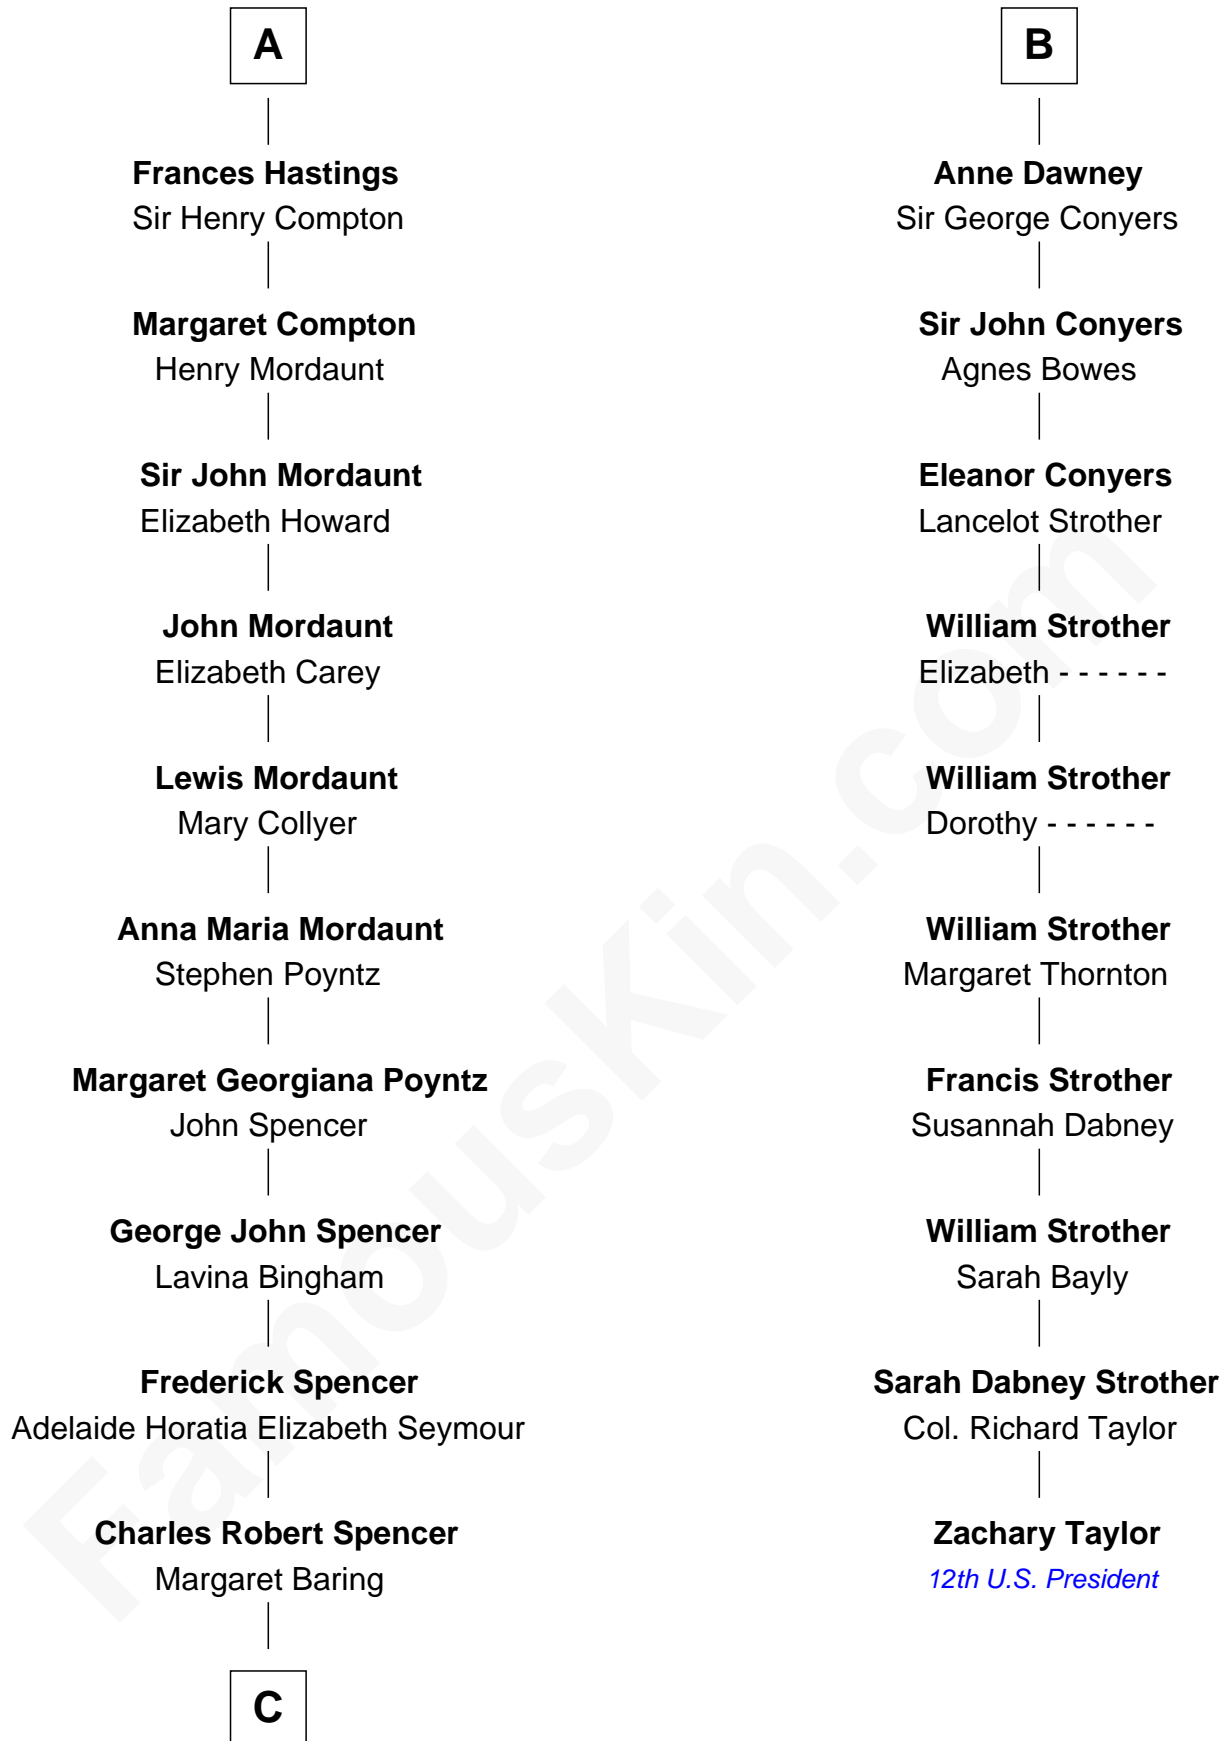

FamousKin.com Relationship Chart of

Prince Harry
Duke of Sussex

16th cousin 4 times removed of

Zachary Taylor
12th U.S. President

C

—
Albert Edward John Spencer

Cynthia Elinor Beatrix Hamilton

—
Edward John Spencer

Frances Ruth Burke Roche

—
Princess Diana Frances Spencer

Charles III, King of the United Kingdom

—
Prince Harry

Duke of Sussex

FamousKin.com