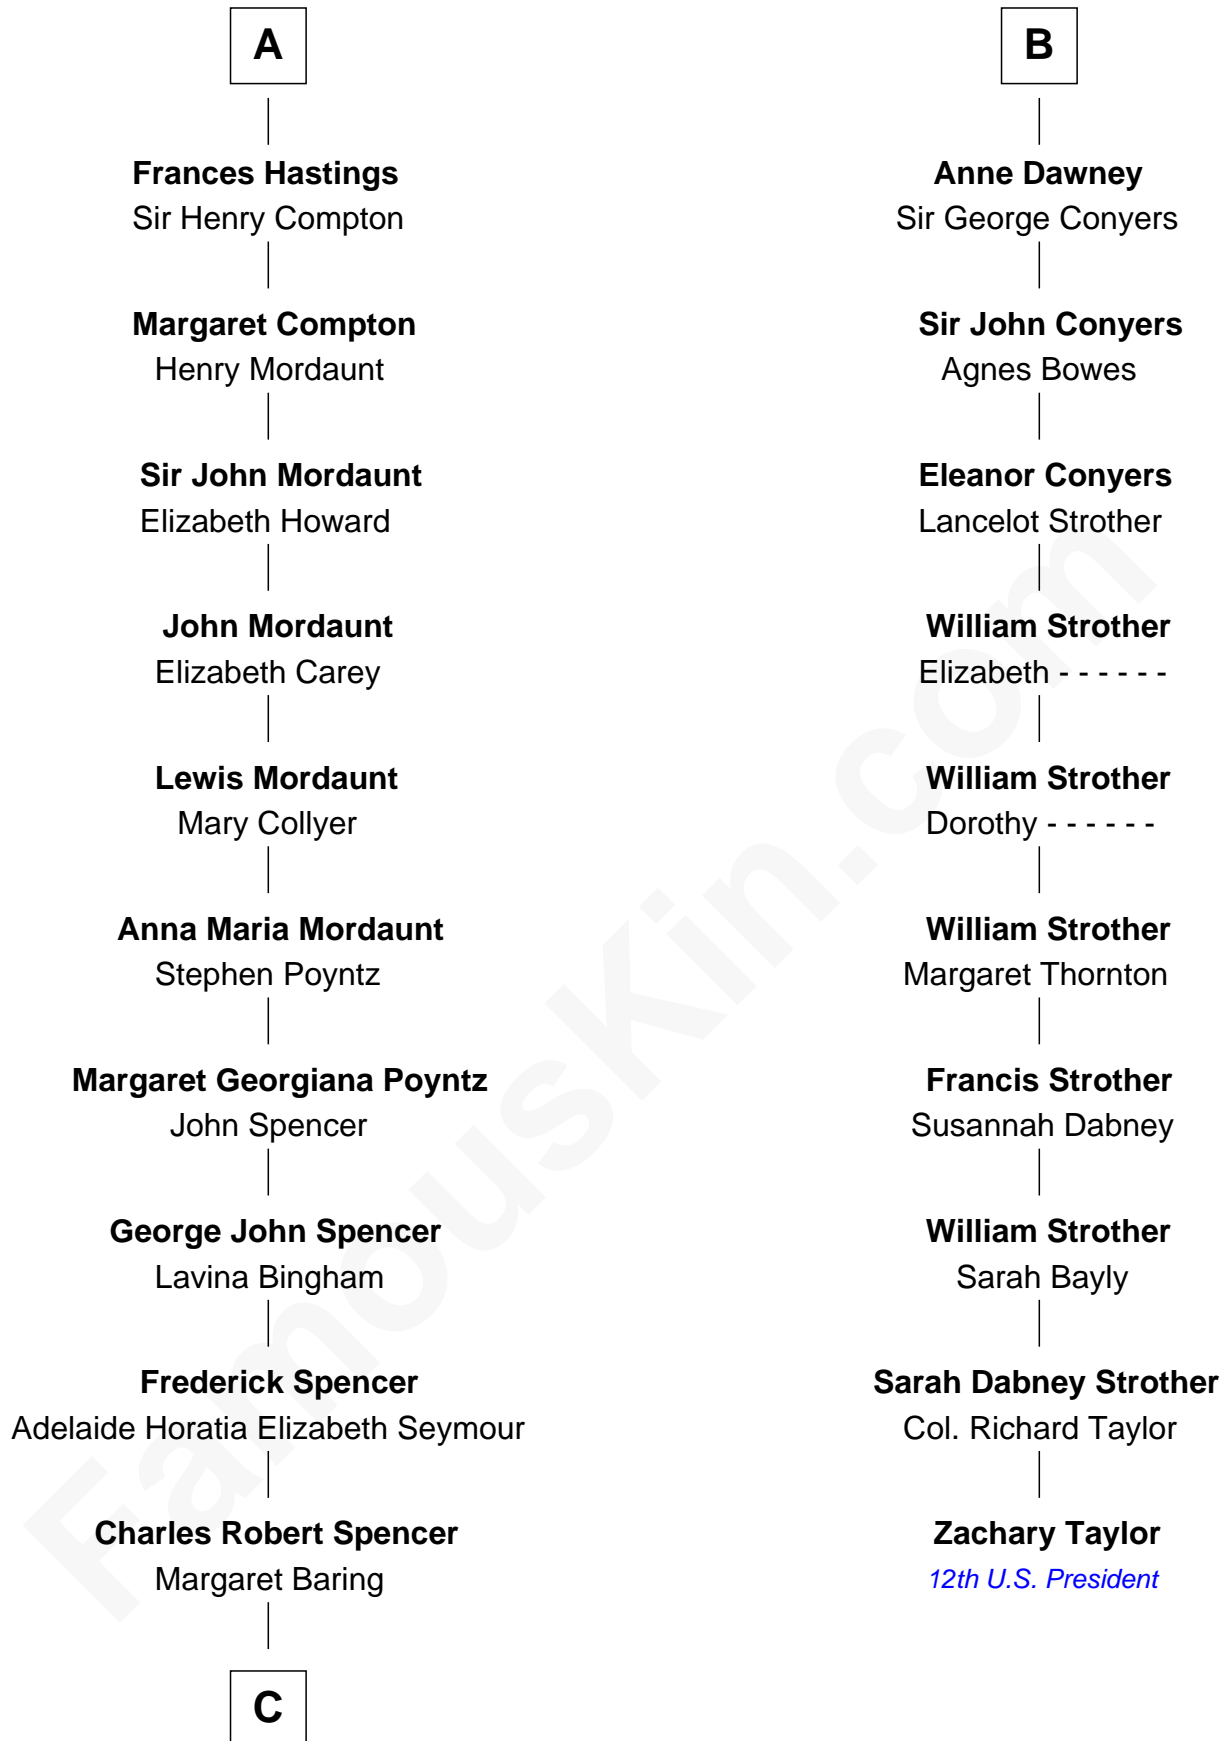

# FamousKin.com Relationship Chart of

**Prince Harry**  
*Duke of Sussex*

16th cousin 4 times removed of

**Zachary Taylor**  
*12th U.S. President*

**Sir Ranulph de Neville**  
Euphemia de Clavering

**C**

—  
**Albert Edward John Spencer**

Cynthia Elinor Beatrix Hamilton

—  
**Edward John Spencer**

Frances Ruth Burke Roche

—  
**Princess Diana Frances Spencer**

Charles III, King of the United Kingdom

—  
**Prince Harry**

*Duke of Sussex*

FamousKin.com