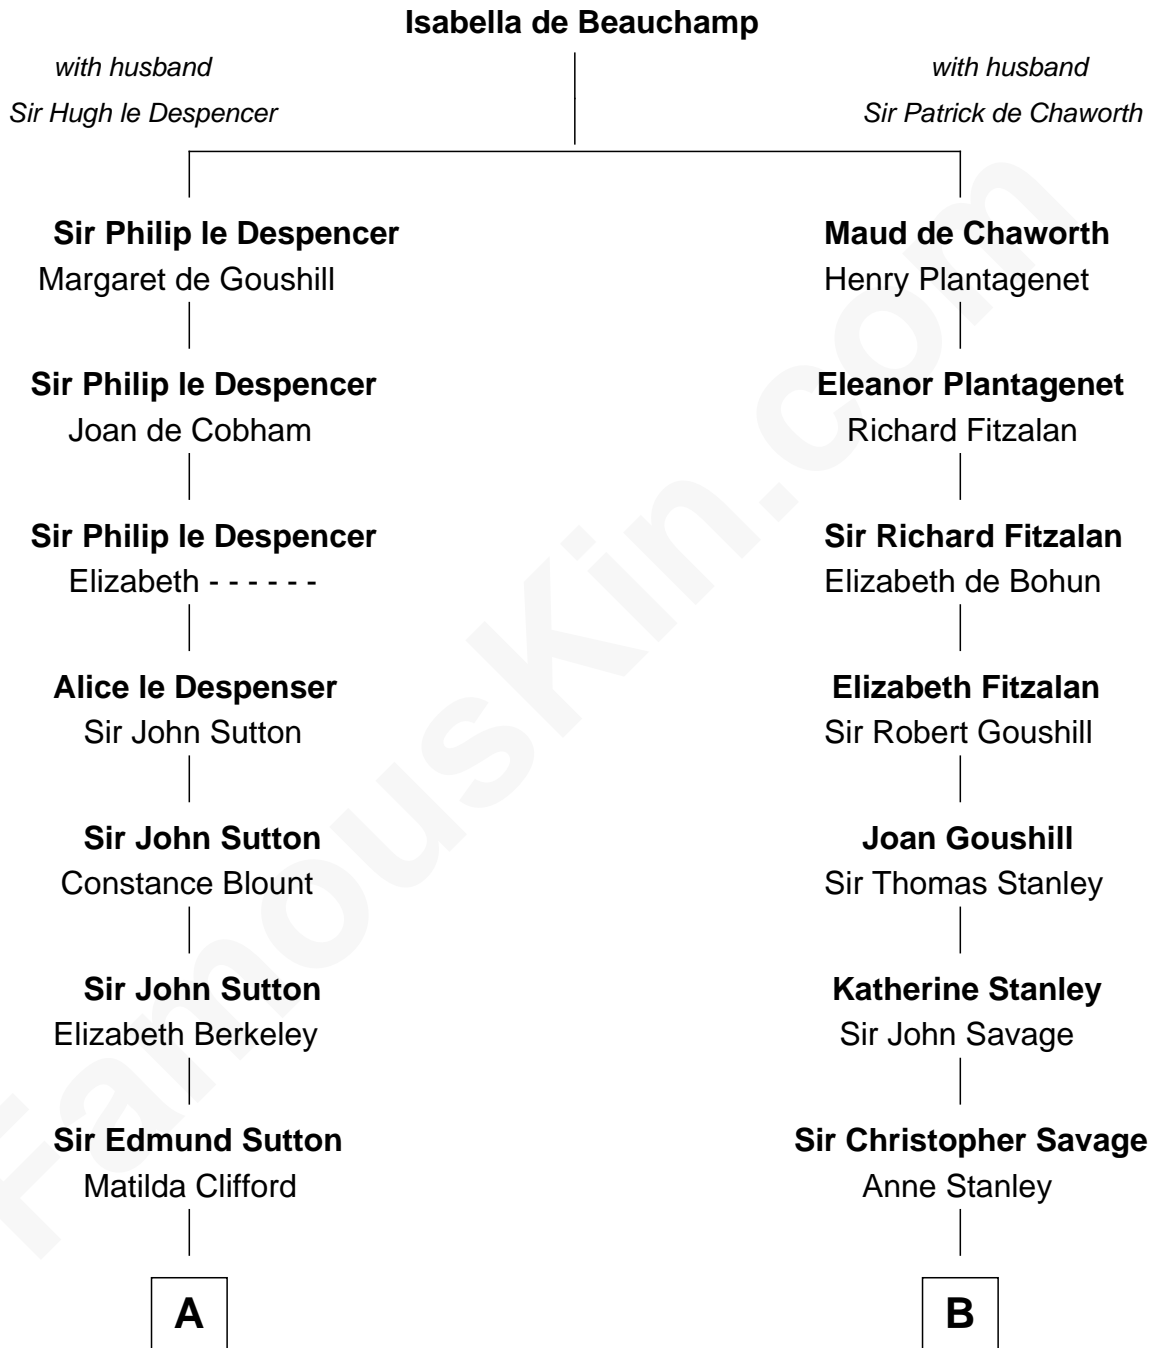

# FamousKin.com Relationship Chart of

**Prince Harry**  
*Duke of Sussex*

17th cousin 4 times removed of

**Zachary Taylor**  
*12th U.S. President*

**C**

—  
**Charles Robert Spencer**

Margaret Baring

—  
**Albert Edward John Spencer**

Cynthia Elinor Beatrix Hamilton

—  
**Edward John Spencer**

Frances Ruth Burke Roche

—  
**Princess Diana Frances Spencer**

Charles III, King of the United Kingdom

—  
**Prince Harry**

*Duke of Sussex*

FamousKin.com