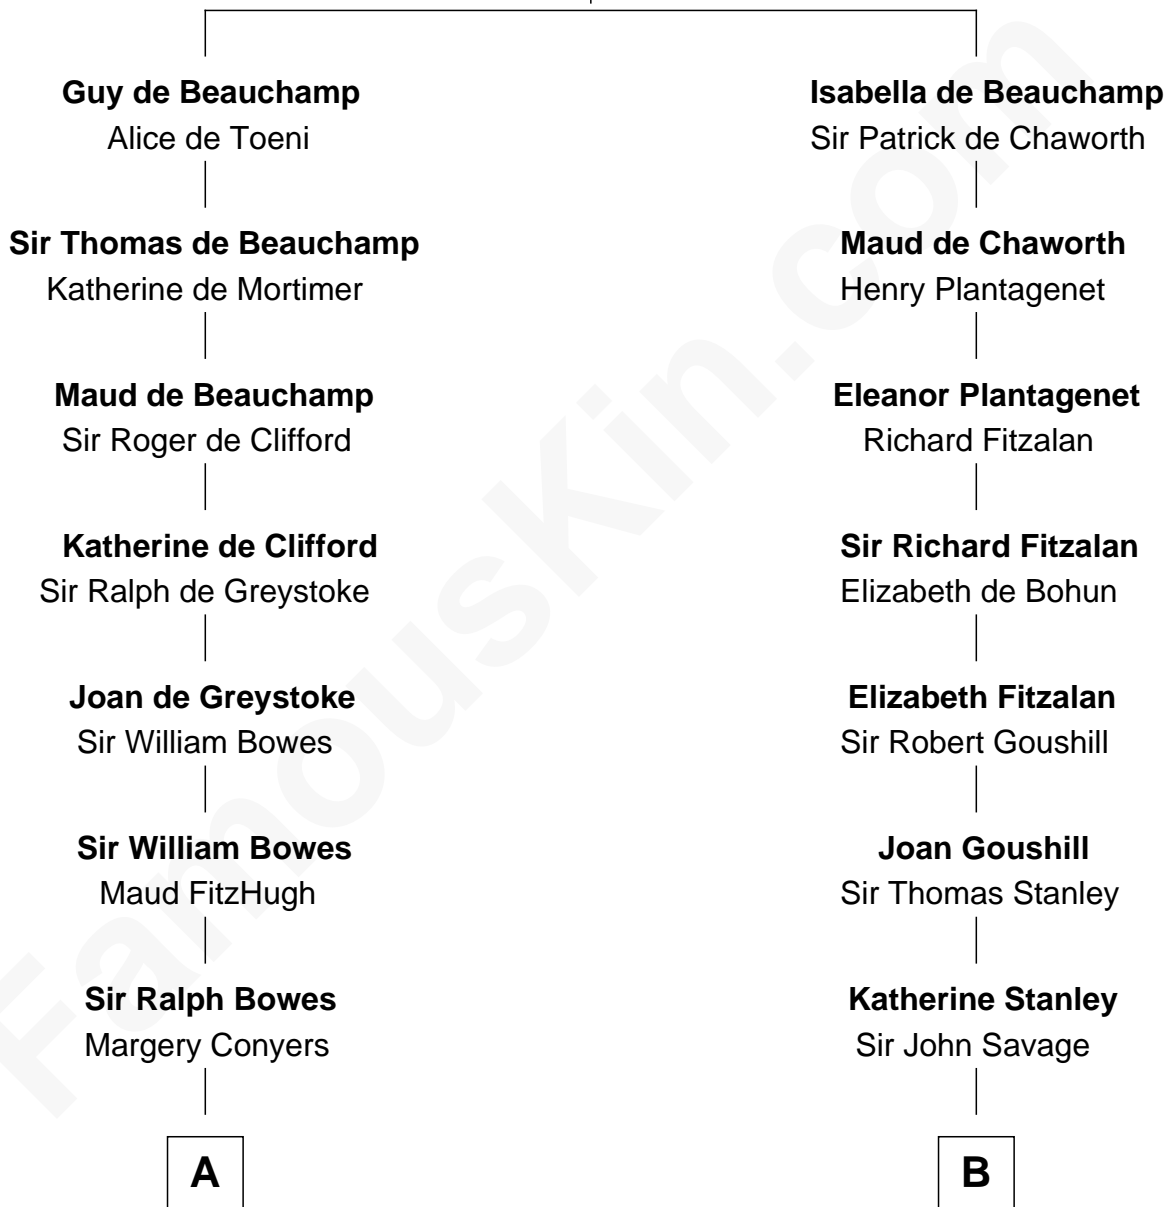

# FamousKin.com Relationship Chart of

**Prince Harry**  
*Duke of Sussex*

18th cousin 3 times removed of

**Zachary Taylor**  
*12th U.S. President*

**William de Beauchamp**  
Maud FitzJohn

**C**

**Claude George Bowes-Lyon**  
Cecilia Nina Cavendish-Bentinck

**Elizabeth Bowes-Lyon**  
George VI, King of the United Kingdom

**Elizabeth II, Queen of the United Kingdom**  
Prince Philip of Edinburgh

**Charles III, King of the United Kingdom**  
Princess Diana Frances Spencer

**Prince Harry**  
*Duke of Sussex*

**D**

**Sarah Dabney Strother**  
Col. Richard Taylor

**Zachary Taylor**  
*12th U.S. President*

FamousKin.com