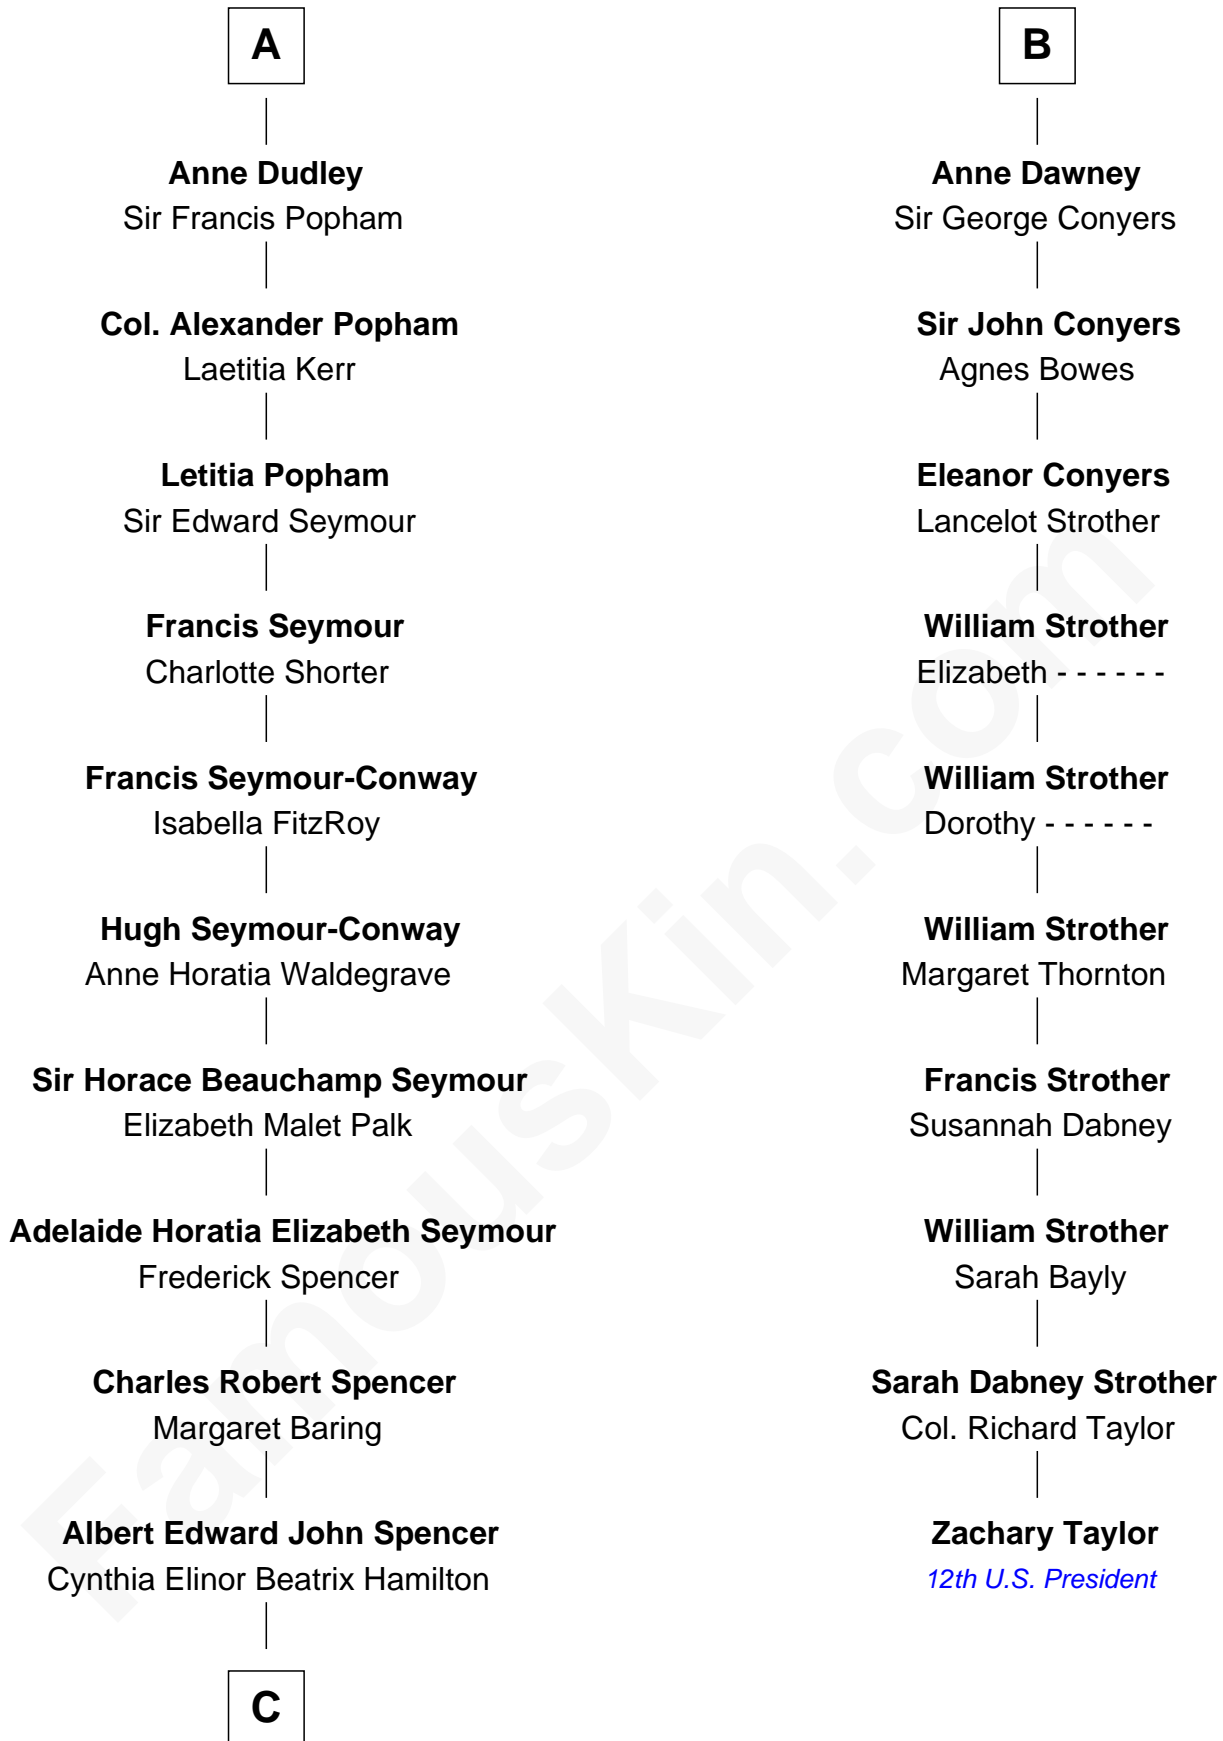

FamousKin.com Relationship Chart of

Prince Harry
Duke of Sussex

16th cousin 3 times removed of

Zachary Taylor
12th U.S. President

Ralph de Stafford

with wife
Margaret de Audley

with wife
Katherine de Hastang

Joan Dacre
Thomas Clifford

Sir Humphrey Stafford
Eleanor Aylesbury

Matilda Clifford
Sir Edmund Sutton

Humphrey Stafford
Katherine Fray

Thomas Dudley
Grace Threlkeld

Anne Stafford
Sir Richard Neville

John Dudley
Elizabeth Gardiner

Dorothy Neville
Sir John Dawney

A

B

C

Edward John Spencer
Frances Ruth Burke Roche

Princess Diana Frances Spencer
Charles III, King of the United Kingdom

Prince Harry
Duke of Sussex

FamousKin.com