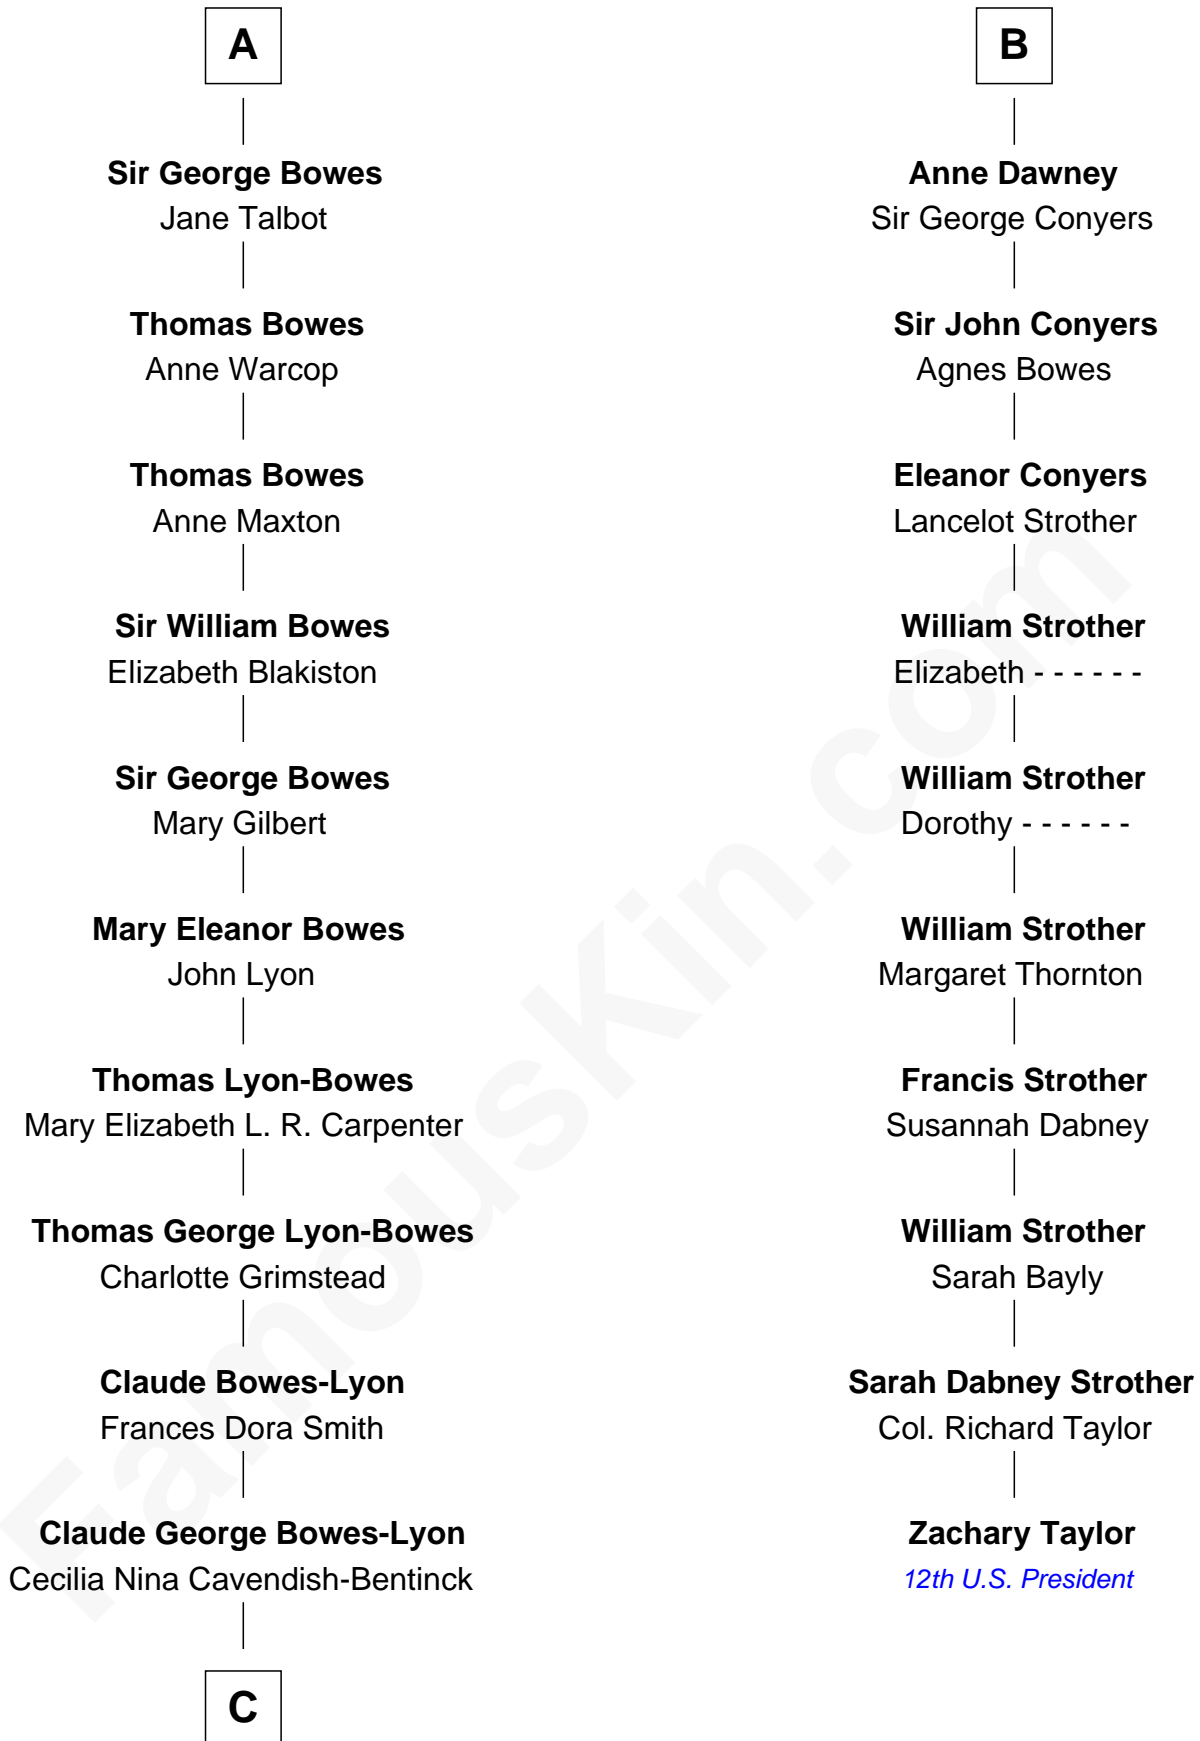

# FamousKin.com Relationship Chart of

**Prince Harry**  
*Duke of Sussex*

16th cousin 4 times removed of

**Zachary Taylor**  
*12th U.S. President*

**Sir Hugh I de Audley**  
Iseult de Mortimer

**Alice de Audley**  
Sir Ralph de Greystoke

**Sir William de Greystoke**  
Joan FitzHenry

**Sir Ralph de Greystoke**  
Katherine de Clifford

**Joan de Greystoke**  
Sir William Bowes

**Sir William Bowes**  
Maud FitzHugh

**Sir Ralph Bowes**  
Margery Conyers

**Richard Bowes**  
Elizabeth Aske

**A**

**Alice de Audley**  
Sir Ralph de Neville

**Sir John de Neville**  
Maude de Percy

**Sir Ralph Neville**  
Joan Beaufort

**George Neville**  
Elizabeth Beauchamp

**Sir Henry Neville**  
Joan Bouchier

**Sir Richard Neville**  
Anne Stafford

**Dorothy Neville**  
Sir John Dawney

**B**

**C**

**Elizabeth Bowes-Lyon**

George VI, King of the United Kingdom

**Elizabeth II, Queen of the United Kingdom**

Prince Philip of Edinburgh