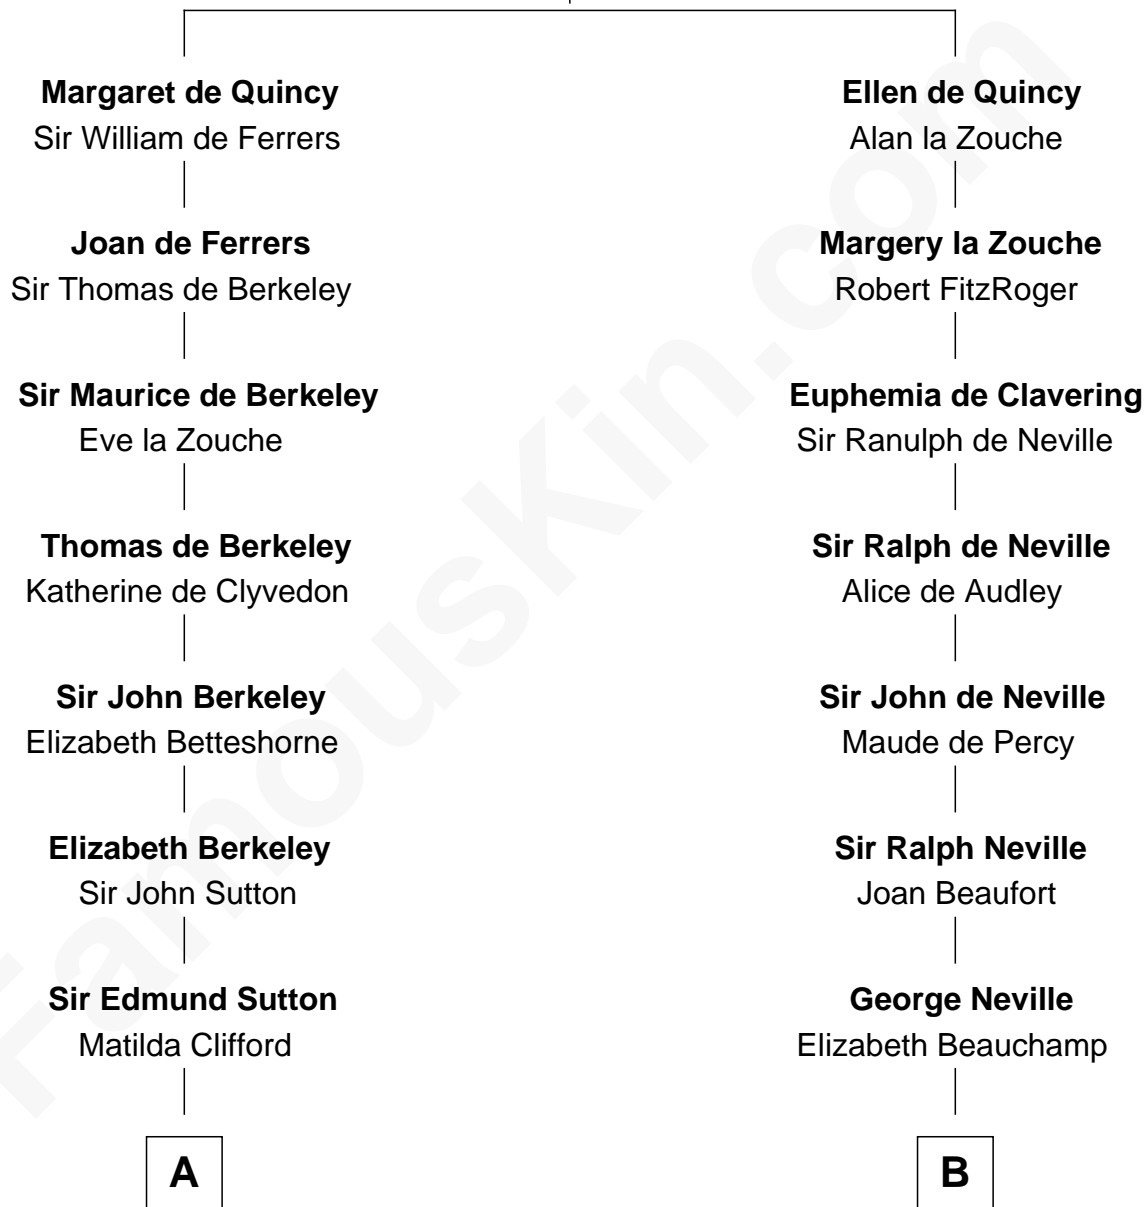

# FamousKin.com Relationship Chart of

**Prince Harry**

*Duke of Sussex*

19th cousin 2 times removed of

**Zachary Taylor**

*12th U.S. President*

**Sir Roger de Quincy**

*Helen of Galloway*

**C**

**Charles Robert Spencer**

Margaret Baring

**Albert Edward John Spencer**

Cynthia Elinor Beatrix Hamilton

**Edward John Spencer**

Frances Ruth Burke Roche

**Princess Diana Frances Spencer**

Charles III, King of the United Kingdom

**Prince Harry**

*Duke of Sussex*

**D**

**William Strother**

Sarah Bayly

**Sarah Dabney Strother**

Col. Richard Taylor

**Zachary Taylor**

*12th U.S. President*

FamousKin.com