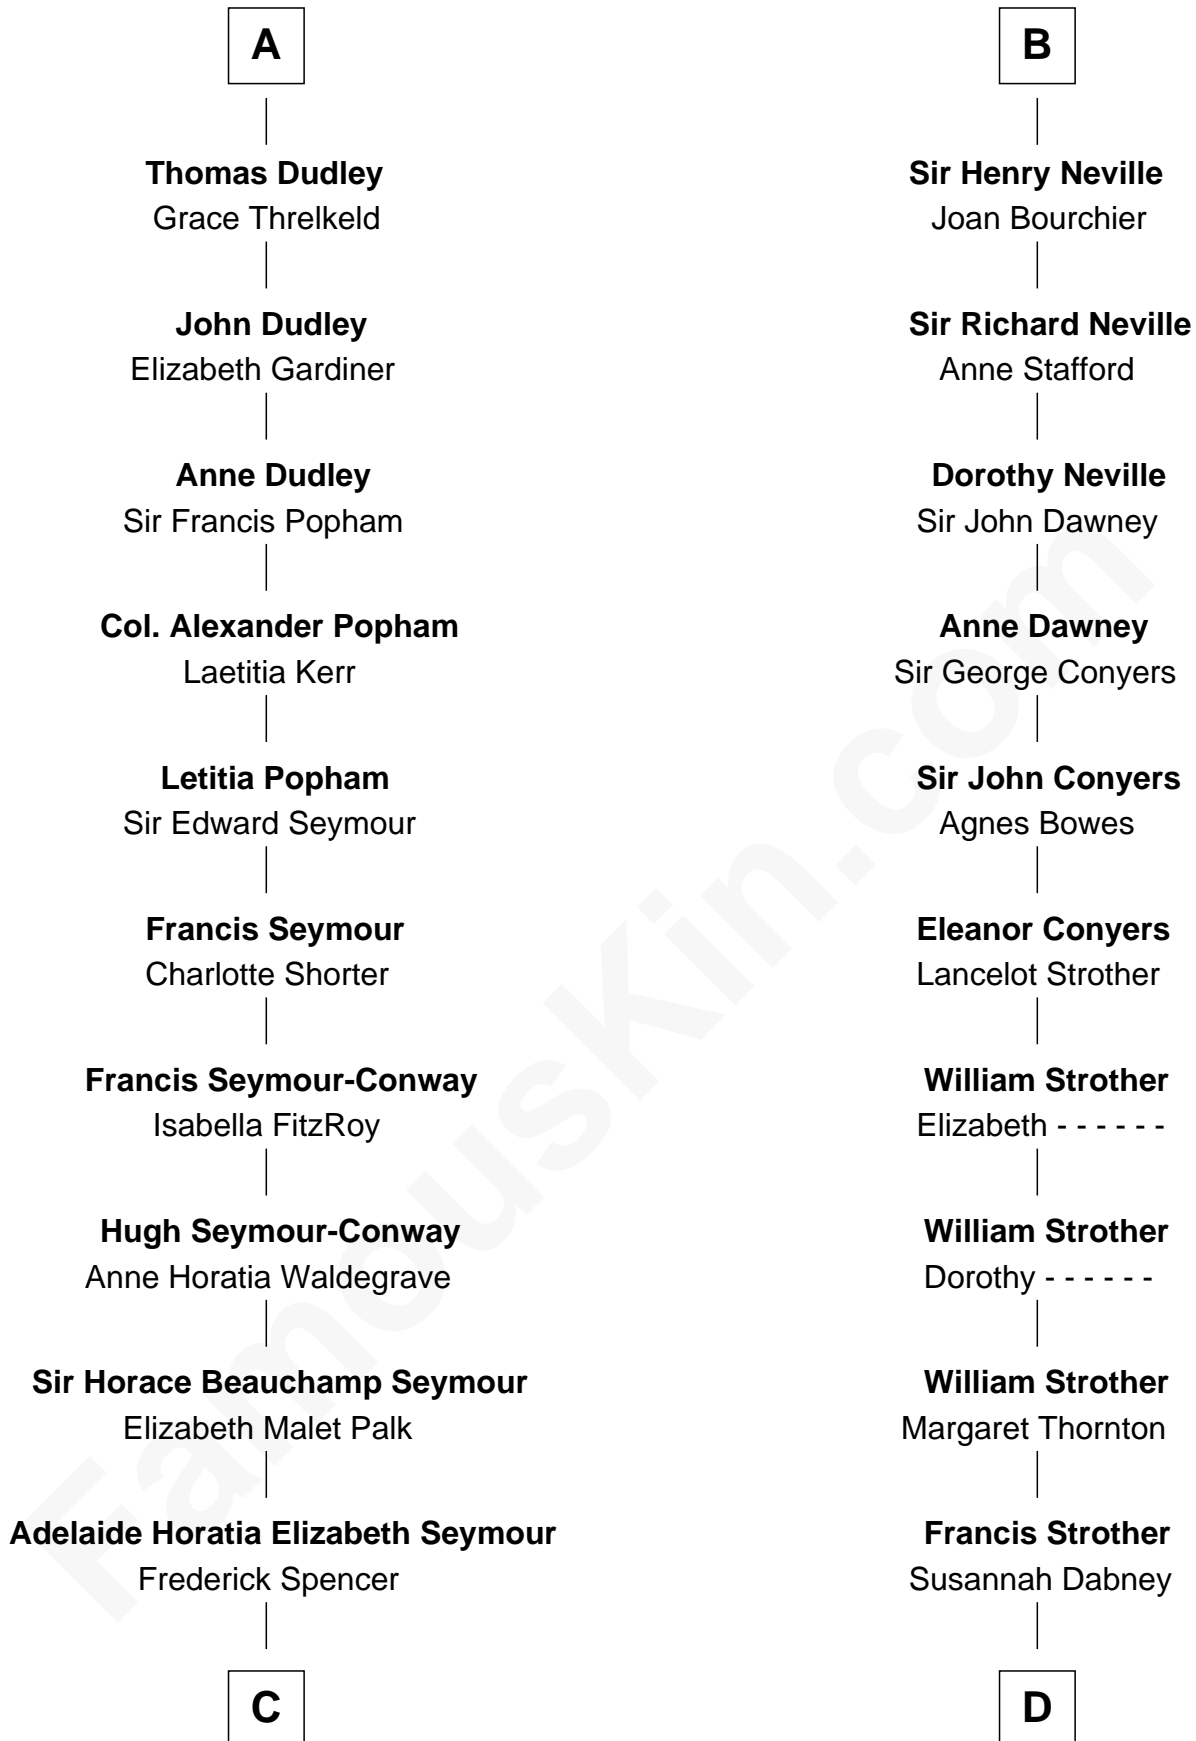

# FamousKin.com Relationship Chart of

**Prince Harry**

*Duke of Sussex*

19th cousin 2 times removed of

**Zachary Taylor**

*12th U.S. President*

**Sir Roger de Quincy**

*Helen of Galloway*

**C**

**Charles Robert Spencer**

Margaret Baring

**Albert Edward John Spencer**

Cynthia Elinor Beatrix Hamilton

**Edward John Spencer**

Frances Ruth Burke Roche

**Princess Diana Frances Spencer**

Charles III, King of the United Kingdom

**Prince Harry**

*Duke of Sussex*

**D**

**William Strother**

Sarah Bayly

**Sarah Dabney Strother**

Col. Richard Taylor