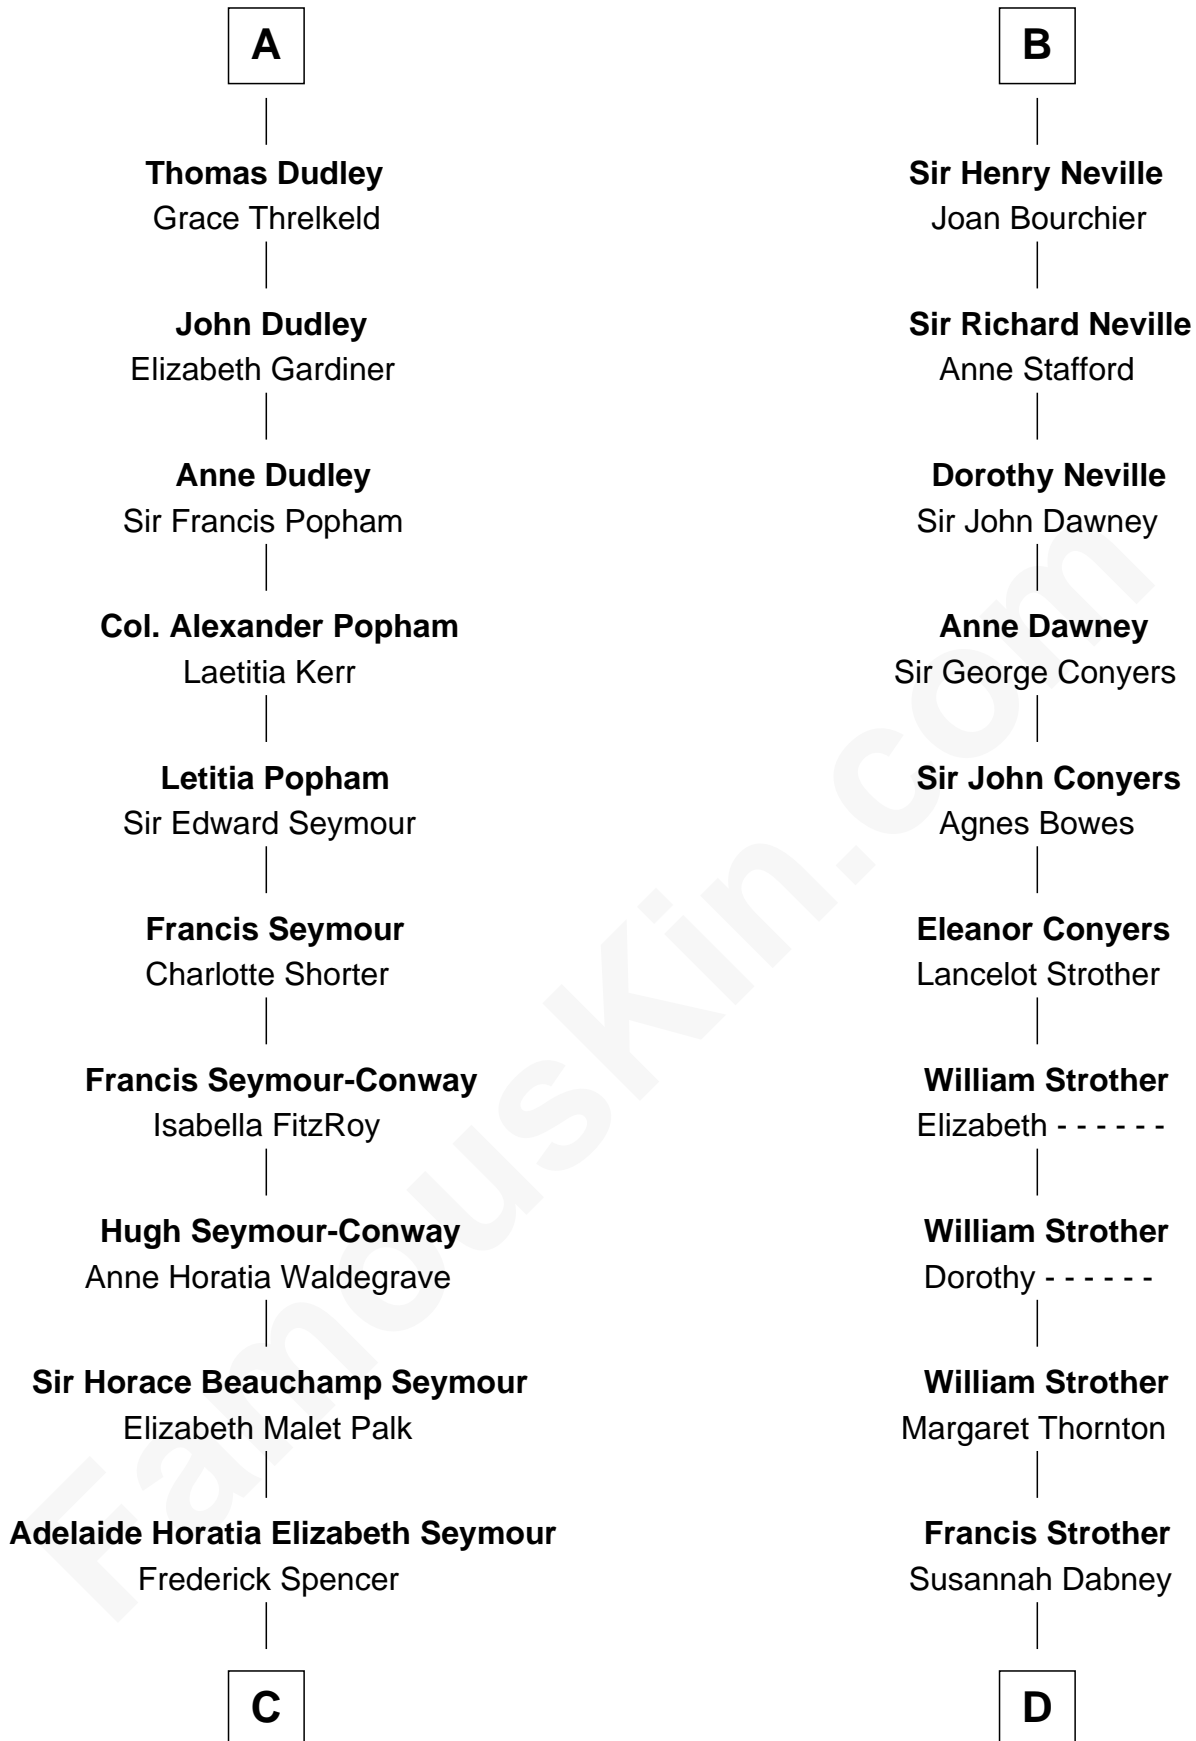

FamousKin.com Relationship Chart of

Prince Harry
Duke of Sussex

19th cousin 2 times removed of

Zachary Taylor
12th U.S. President

William de Braiose
Eva Marshal

Eve de Braiose
Sir William de Cantilupe

Milicent de Cantilupe
Eudo la Zouche

Eve la Zouche
Sir Maurice de Berkeley

Thomas de Berkeley
Katherine de Clyvedon

Sir John Berkeley
Elizabeth Betteshorne

Elizabeth Berkeley
Sir John Sutton

Sir Edmund Sutton
Matilda Clifford

A

Maud de Braose
Roger Mortimer

Sir Edmund Mortimer
Margaret de Fiennes

Iseult de Mortimer
Sir Hugh I de Audley

Alice de Audley
Sir Ralph de Neville

Sir John de Neville
Maude de Percy

Sir Ralph Neville
Joan Beaufort

George Neville
Elizabeth Beauchamp

B

C

Charles Robert Spencer

Margaret Baring

Albert Edward John Spencer

Cynthia Elinor Beatrix Hamilton

Edward John Spencer

Frances Ruth Burke Roche