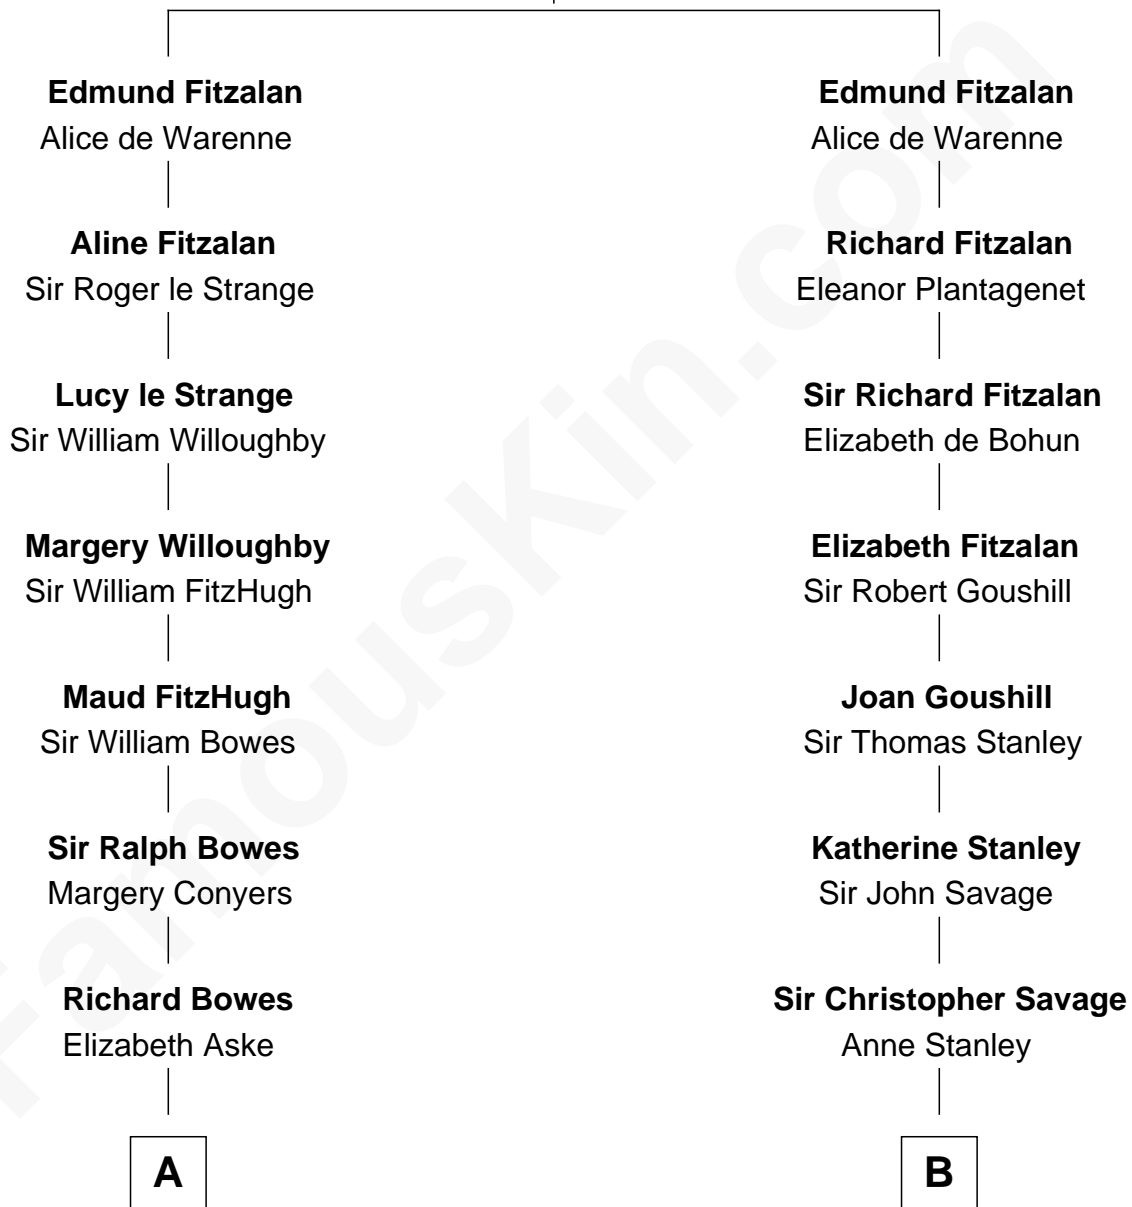

FamousKin.com Relationship Chart of

Prince Harry
Duke of Sussex

17th cousin 3 times removed of

Zachary Taylor
12th U.S. President

Richard Fitzalan
Alice de Saluzzo

C

Elizabeth Bowes-Lyon

George VI, King of the United Kingdom

Elizabeth II, Queen of the United Kingdom

Prince Philip of Edinburgh

Charles III, King of the United Kingdom

Princess Diana Frances Spencer

Prince Harry

Duke of Sussex

FamousKin.com