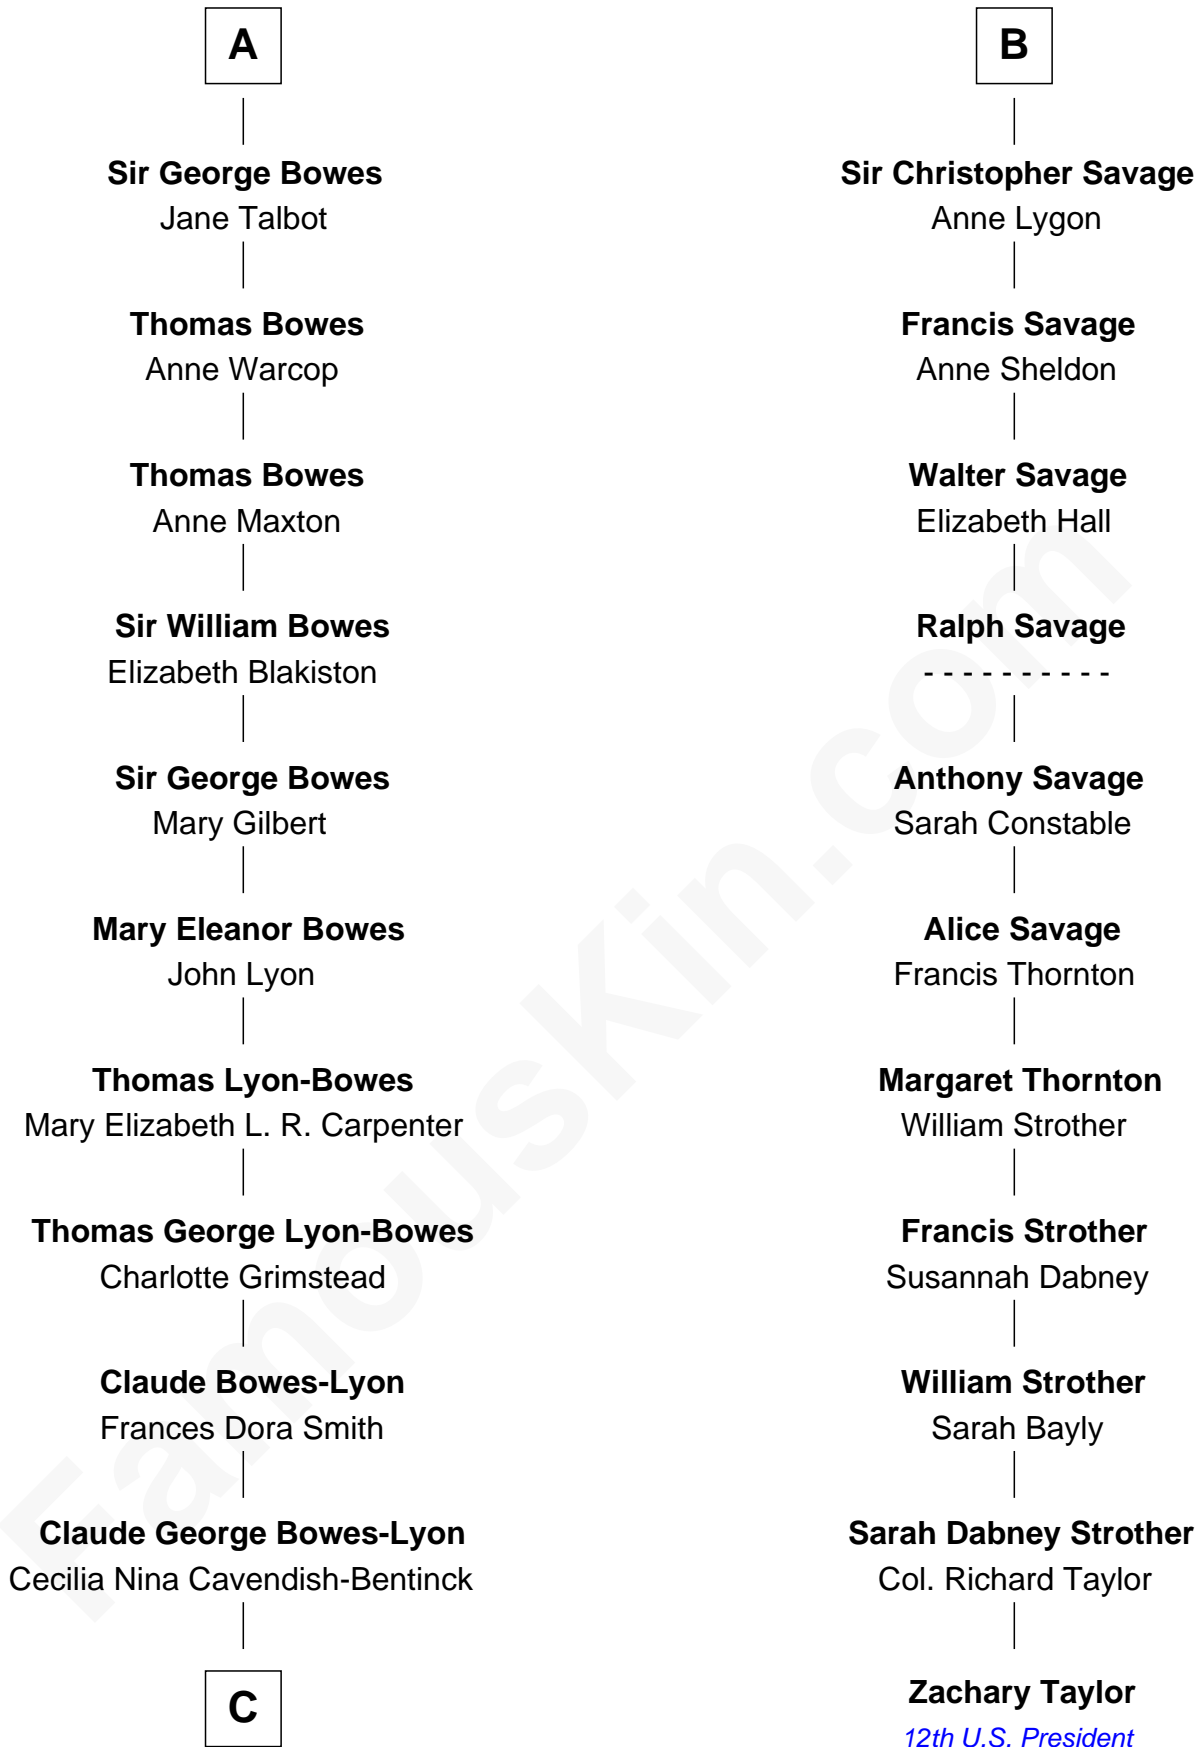

FamousKin.com Relationship Chart of

Prince Harry
Duke of Sussex

17th cousin 3 times removed of

Zachary Taylor
12th U.S. President

Richard Fitzalan
Alice de Saluzzo

C

Elizabeth Bowes-Lyon

George VI, King of the United Kingdom

Elizabeth II, Queen of the United Kingdom

Prince Philip of Edinburgh

Charles III, King of the United Kingdom

Princess Diana Frances Spencer

Prince Harry

Duke of Sussex

FamousKin.com