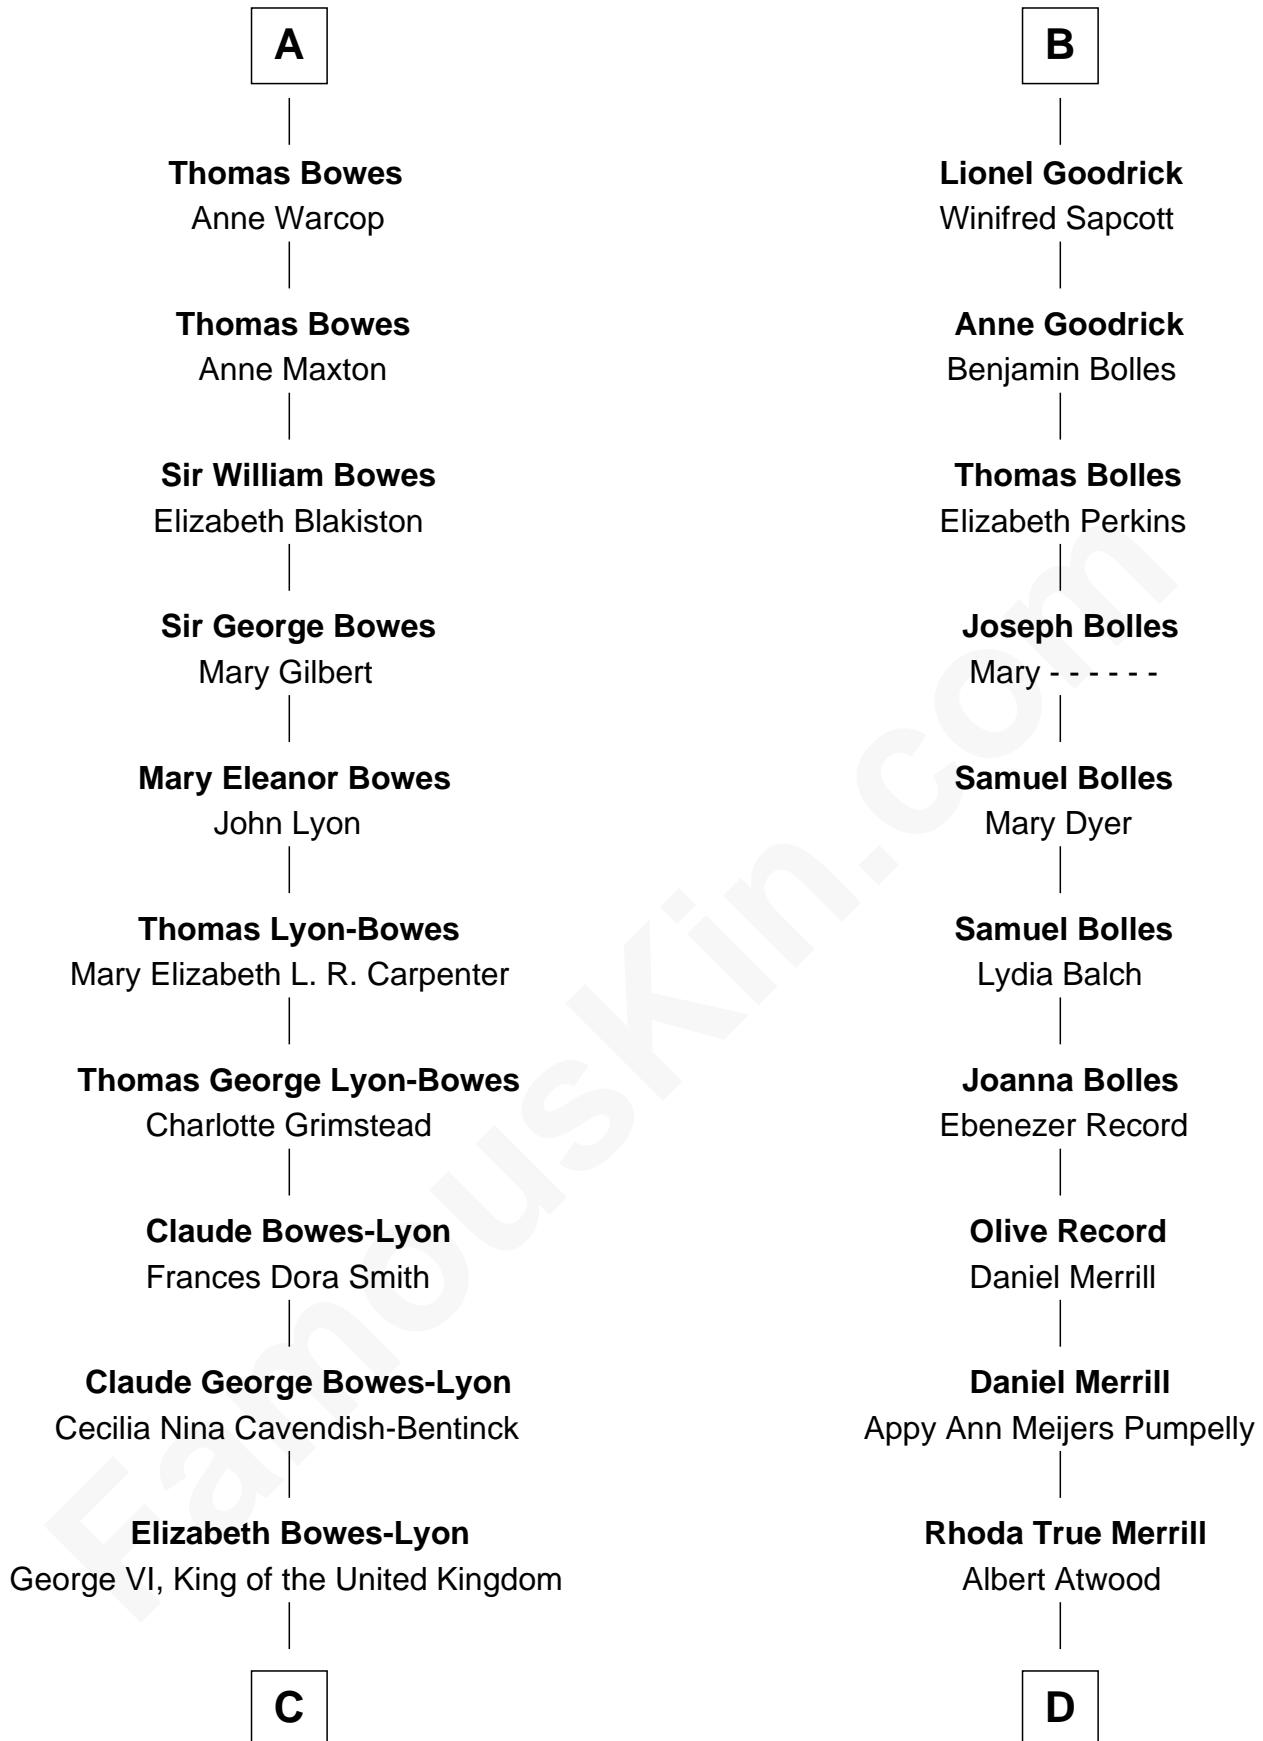

FamousKin.com Relationship Chart of

Prince Harry
Duke of Sussex

19th cousin 2 times removed of

Dave Cowens
NBA Hall of Famer

Sir Thomas de Beauchamp
Katherine de Mortimer

C

Elizabeth II, Queen of the United Kingdom