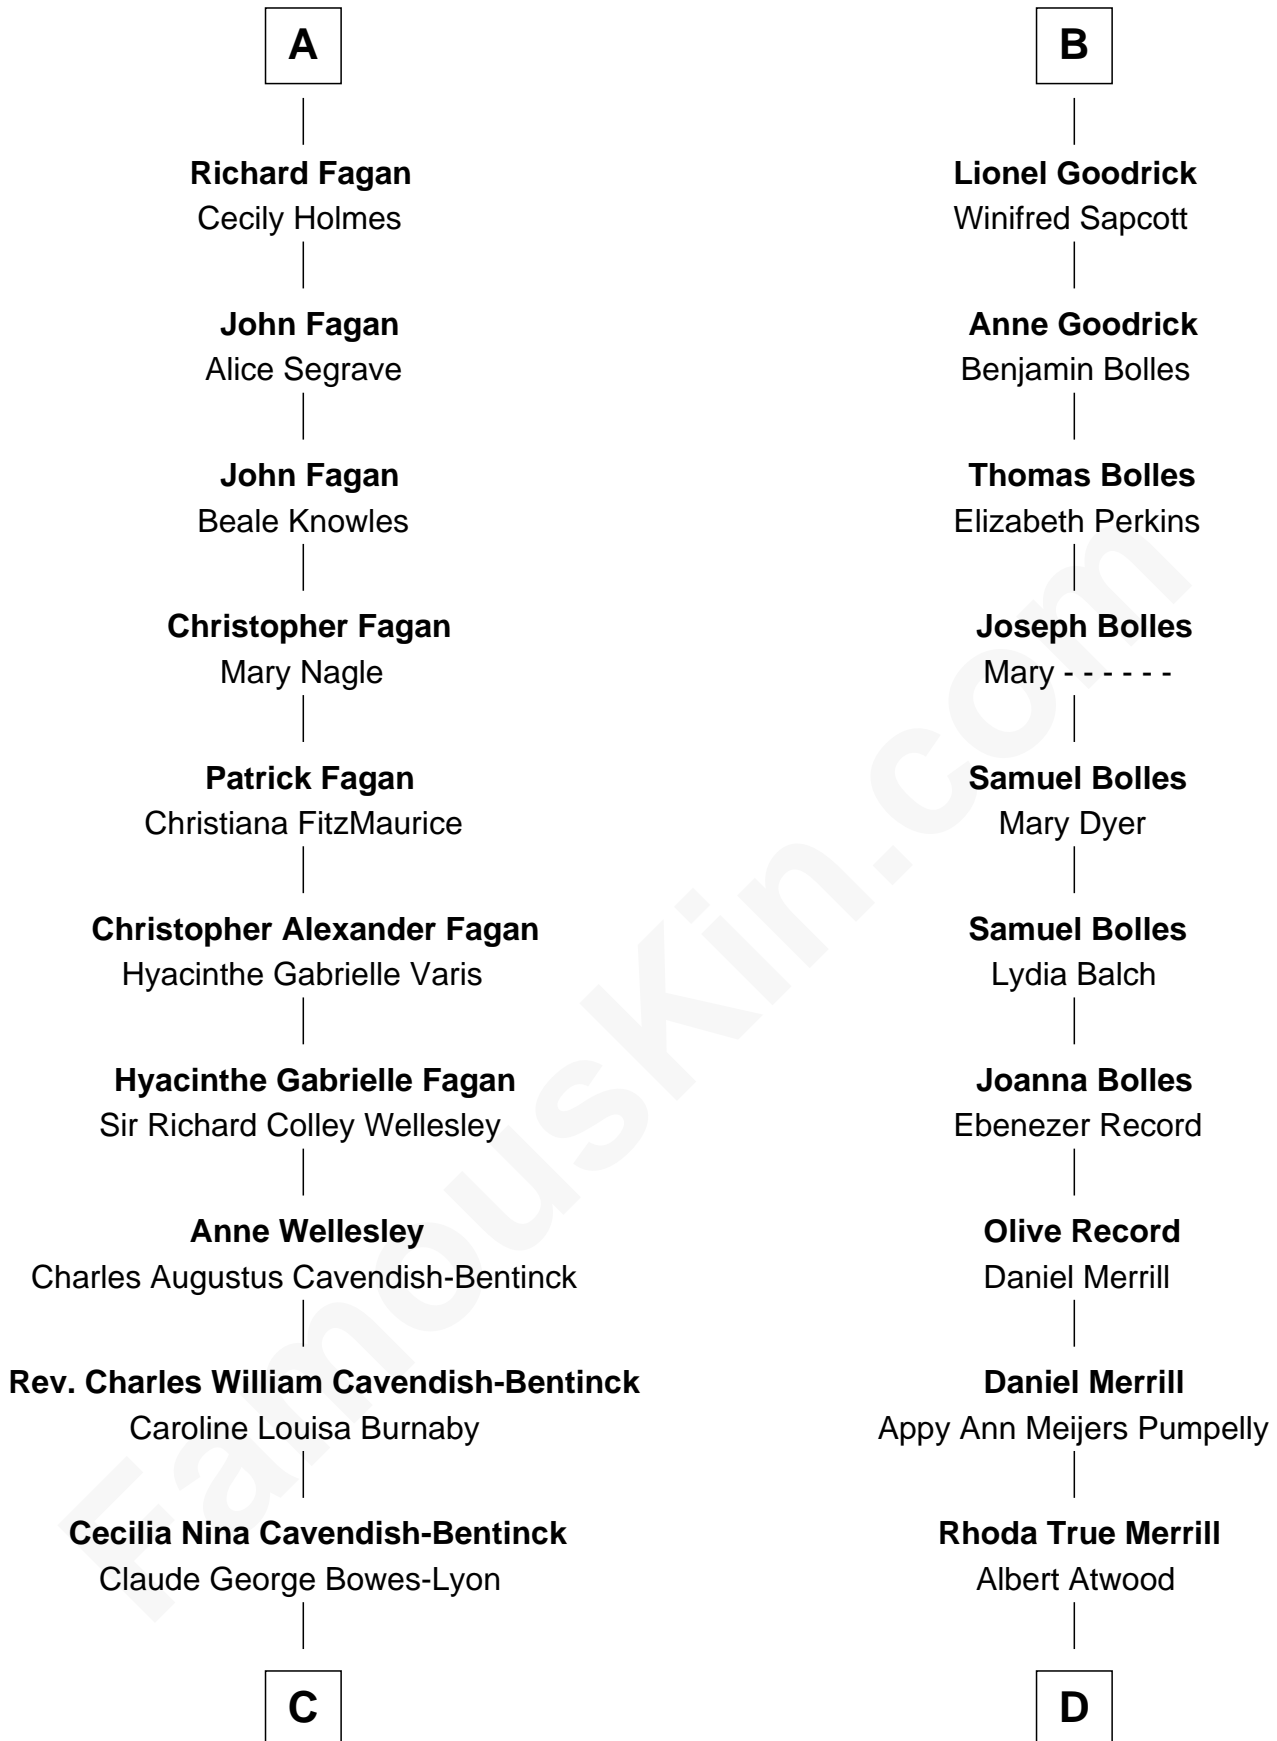

FamousKin.com Relationship Chart of

Prince Harry
Duke of Sussex

20th cousin 1 time removed of

Dave Cowens
NBA Hall of Famer

John de Mowbray
Joan of Lancaster

John de Mowbray
Elizabeth de Segrave

Eleanor de Mowbray
John de Welles

Eudo de Welles
Maud de Greystoke

Sir William de Welles
Anne Barnewall

Ismay de Welles
Thomas Nangle

John Nangle
Eleanor Dowdall

Amy Nangle
Thomas Fagan

A

John de Mowbray
Elizabeth de Segrave

Eleanor de Mowbray
John de Welles

Eudo de Welles
Maud de Greystoke

Sir Lionel de Welles
Joan de Waterton

Margaret de Welles
Sir Thomas Dymoke

Sir Lionel Dymoke
Joanna Griffith

Anne Dymoke
John Goodrick

B

C

Elizabeth Bowes-Lyon

George VI, King of the United Kingdom

Elizabeth II, Queen of the United Kingdom

Prince Philip of Edinburgh

Charles III, King of the United Kingdom

Princess Diana Frances Spencer

Prince Harry

Duke of Sussex

D