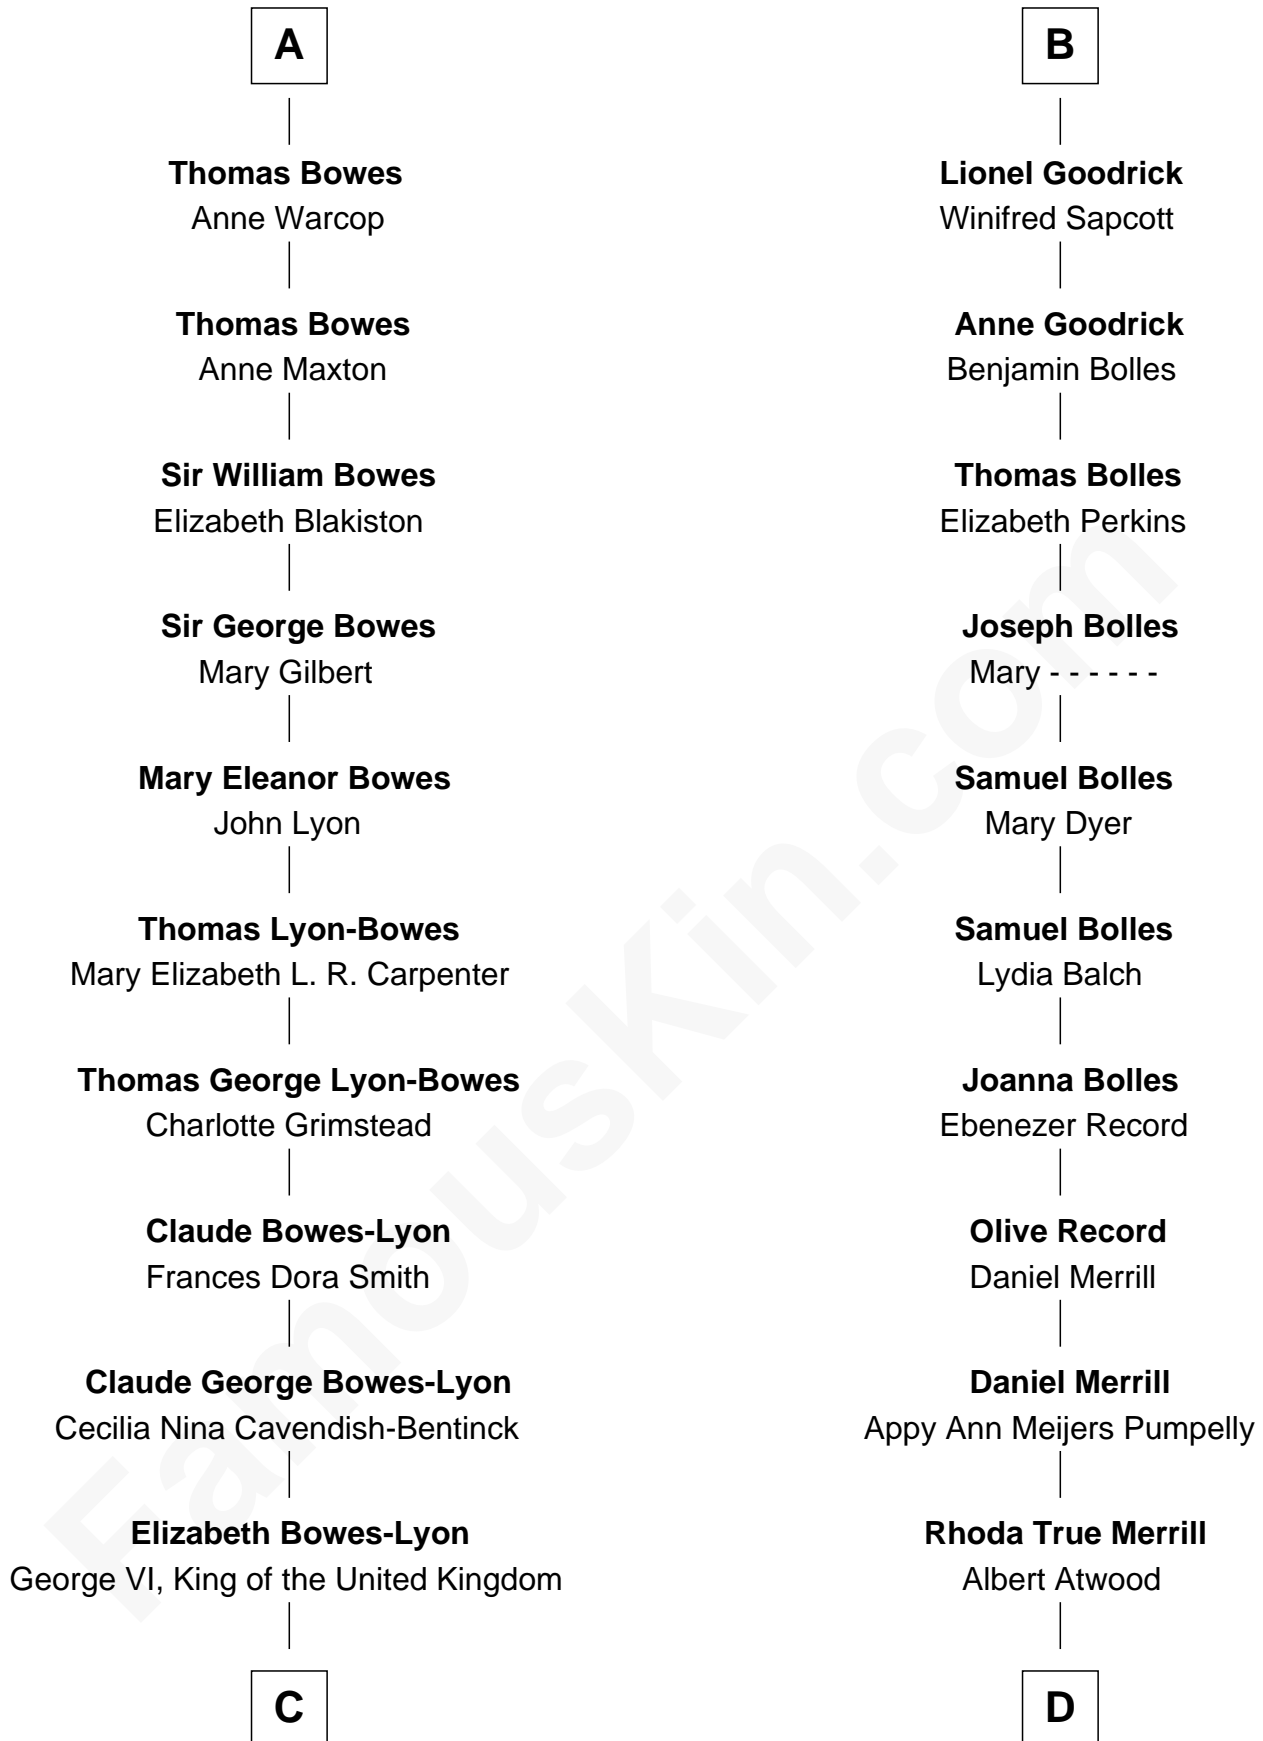

# FamousKin.com Relationship Chart of

**Prince Harry**

*Duke of Sussex*

19th cousin 2 times removed of

**Dave Cowens**

*NBA Hall of Famer*

**Sir Ralph de Greystoke**

Alice de Audley

Joan FitzHenry

**Sir Ralph de Greystoke**

Katherine de Clifford

**Maud de Greystoke**

Eudo de Welles

**Sir Lionel de Welles**

Joan de Waterton

**Margaret de Welles**

Sir Thomas Dymoke

**Sir Lionel Dymoke**

Joanna Griffith

**Anne Dymoke**

John Goodrick

**B**

**C**

**Elizabeth II, Queen of the United Kingdom**